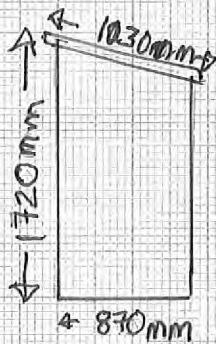

Diagram 3.0

6 Bluebell Way, Hatfield Garden Village
Bicycle Shed Planning Application

SIDE ELEVATION

FRONT ELEVATION

REAR ELEVATION

Paper size A4