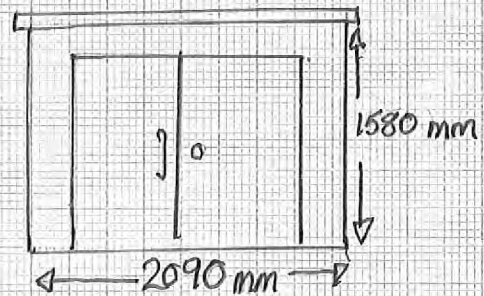

Diagram 3.0

6 Bluebell Way, Hatfield Garden Village
Bicycle Shed Planning Application

SIDE ELEVATION

FRONT ELEVATION

REAR ELEVATION

Paper size A4