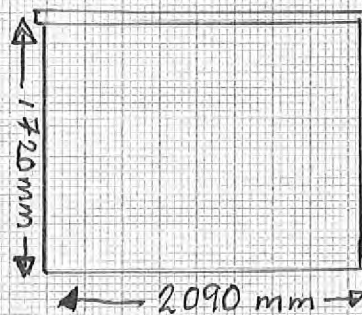

Diagram 3.0

6 Bluebell Way, Hatfield Garden Village
Bicycle Shed Planning Application

SIDE ELEVATION

FRONT ELEVATION

REAR ELEVATION

Paper size A4