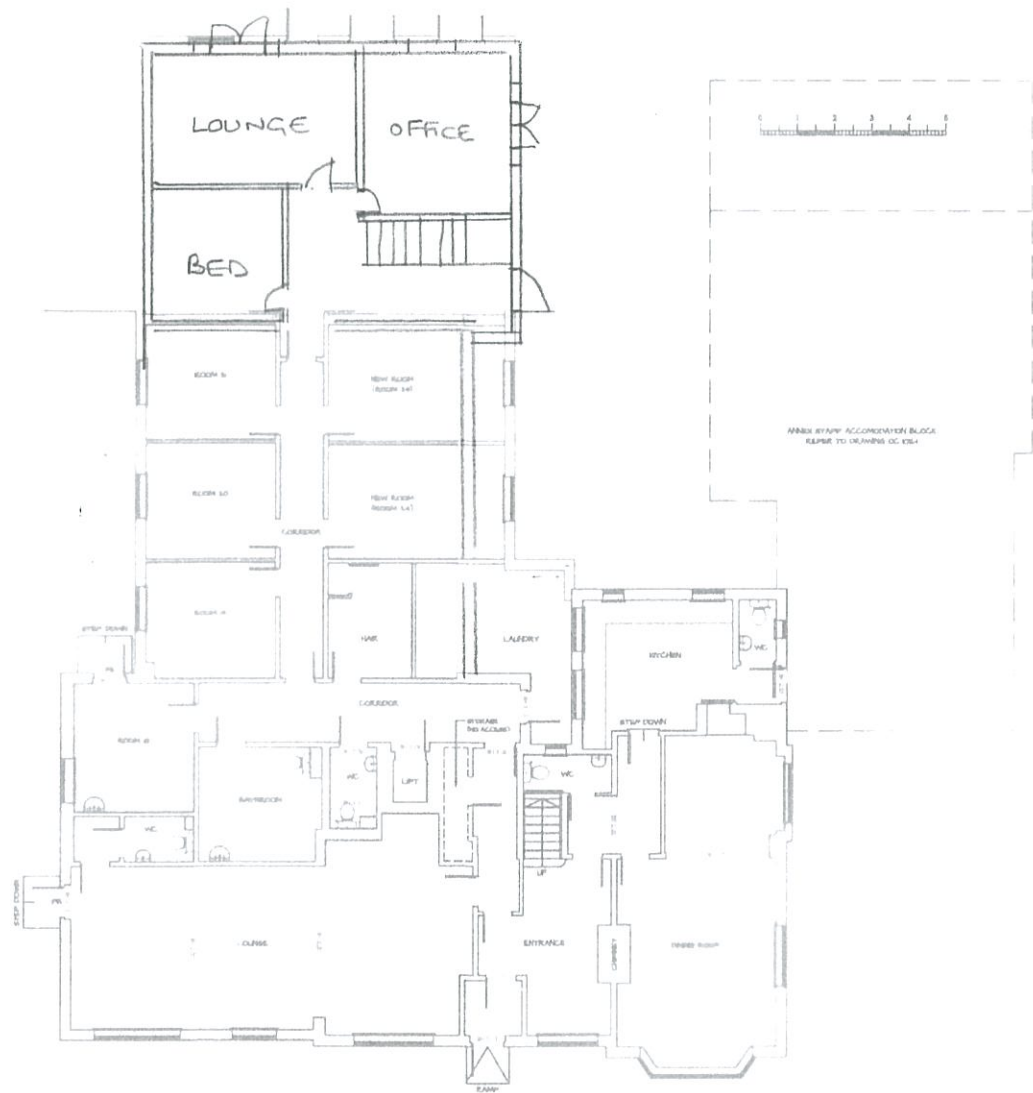

TITLE	
Proposed Ground & First Floor Plan	
PROJECT NAME	
Oak Cottage, 4 Wilkins Green Lane, Hatfield, AL10 9RT	
DRAWN BY	DATE
E.B	MARCH 2014
SCALE	CHECKED
1:100 @ A1	
DRAWING NO.	REV. NO.
EL/2012/05	0

Proposed Ground Floor

Proposed First Floor