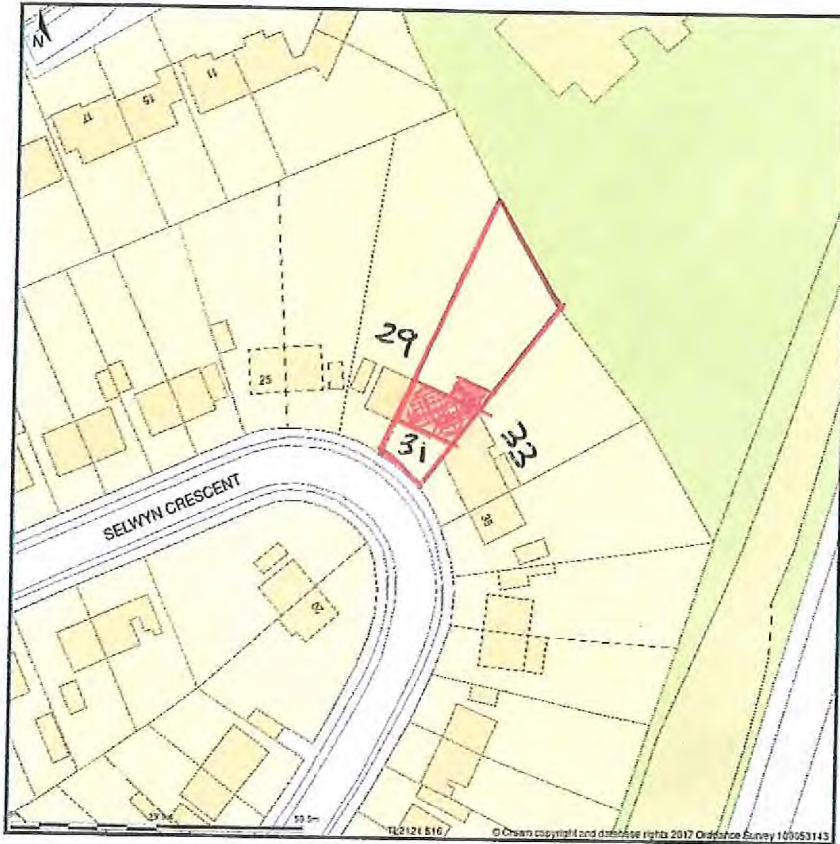

31 Selwyn Crescent Hatfield Hertfordshire AL10 9NL

Site Plan shows area bounded by: 521140.81, 208089.73 521282.23, 208231.15 (at a scale of 1:1250), OSGridRef: TL2121 816. The representation of a road, track or path is no evidence of a right of way. The representation of features as lines is no evidence of a property boundary.

Produced on 3rd Jul 2017 from the Ordnance Survey National Geographic Database and incorporating surveyed revision available at this date. Reproduction in whole or part is prohibited without the prior permission of Ordnance Survey. © Crown copyright 2017. Supplied by [www.buyaplan.co.uk](http://www.buyaplan.co.uk) a licensed Ordnance Survey partner (100053143). Unique plan reference: #00237508-1CC100

LOCATION PLAN  
1:1250 @ A4 PAPER  
REF 6 / 2017 / 1476 / HOUSES