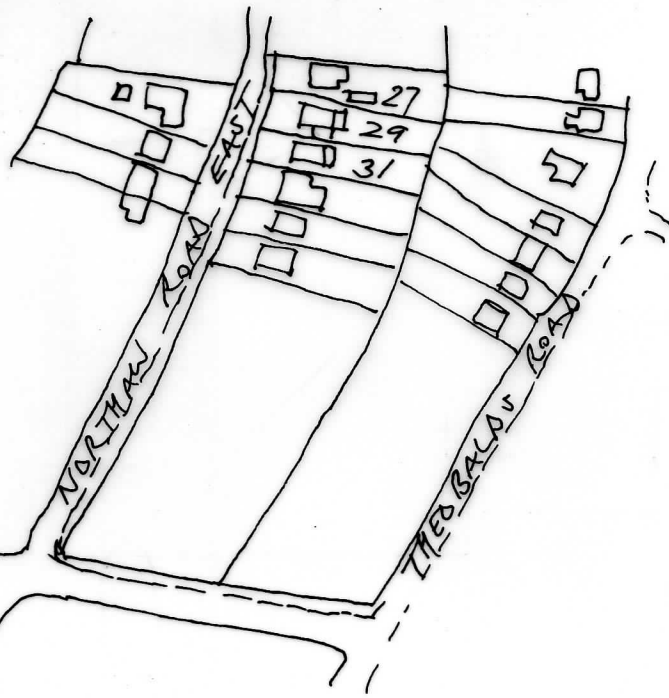

NORTHAW ROAD EAST

BLOCK PLAN 1:500

1:500
SCALE
BAR

LOCATION PLAN 1:2500

29 NORTHAW ROAD EAST
CUFFLEY EN6 4LU
JUNE 2021 N/04