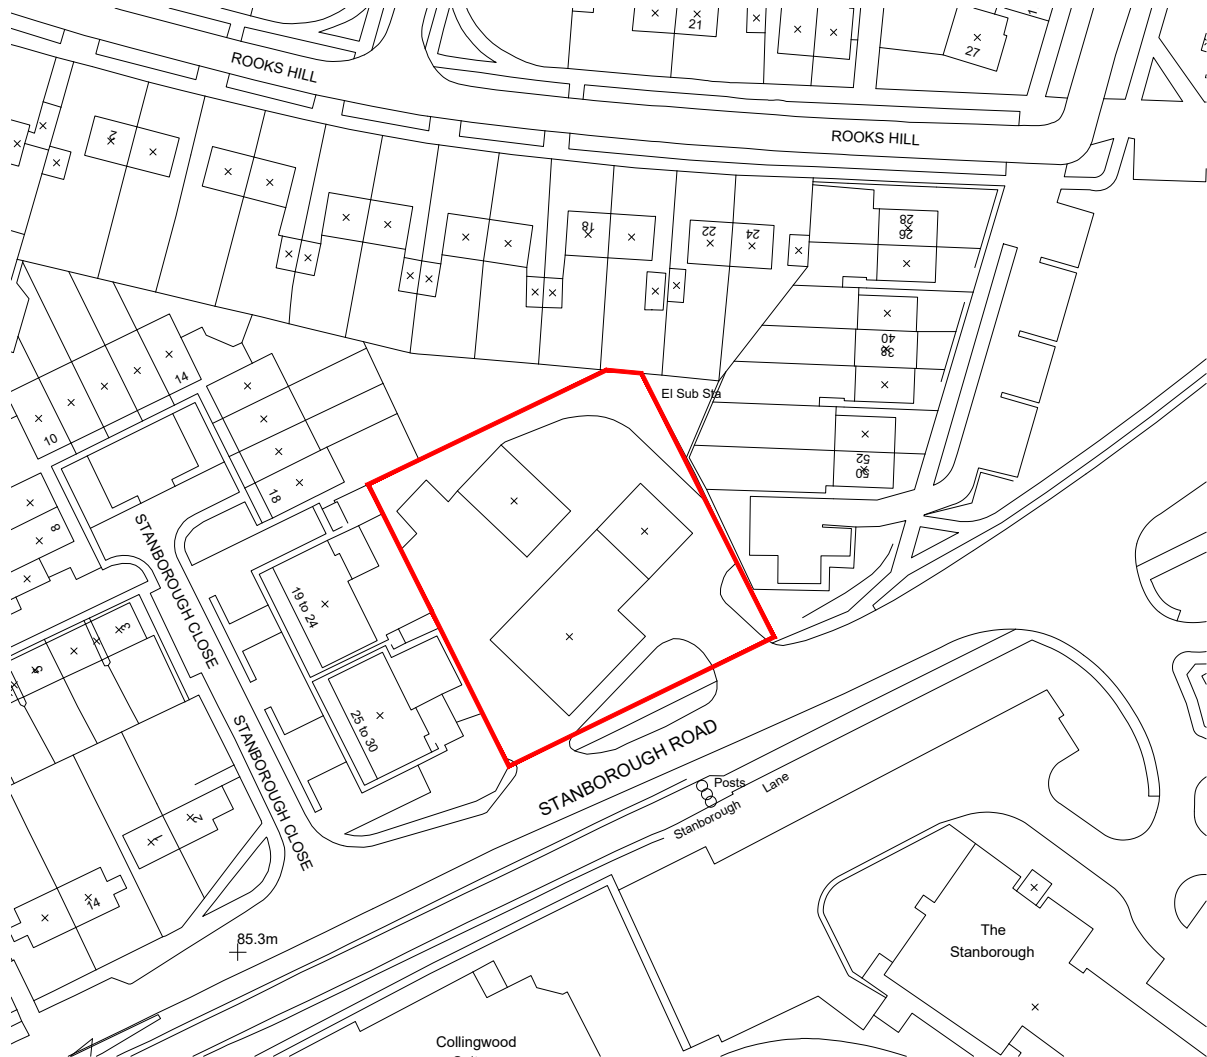

GENERAL NOTES

THIS DRAWING HAS BEEN PREPARED FOR PLANNING PURPOSES ONLY.

Ordnance Survey, (c) Crown Copyright 2007. All rights reserved. Licence number 100017624

LOCATION PLAN
SCALE 1:1250 @ A4

KEY:

 Site Boundary

SCALE BAR 1:1250@A4

PLANNING DRAWING

NOTES:
A4
ORIGINAL PLOT SIZE

MBH Design Studio Ltd.
Rosemount House
Rosemount Ave.
West Byfleet
Surrey
KT14 6LB

T: 01932 352727

PROJECT: SHELL WELWYN GARDEN
STANBOROUGH ROAD,
WELWYN GARDEN CITY AL8 6XA

TITLE: LOCATION PLAN

SHELL UK OIL PRODUCTS LTD
SHELL CENTER, YORK ROAD
LONDON
SE1 7NA
UNITED KINGDOM

DRAWN BY:	NR/VE	SCALE:	1:1250@A4
DATE:	28.06.21	PLOT DATE:	28.06.21
CAD FILE:	E:\ARCHIVE\13801\DRAWING\Welwyn Garden 12038629-PLG-FC2-21		