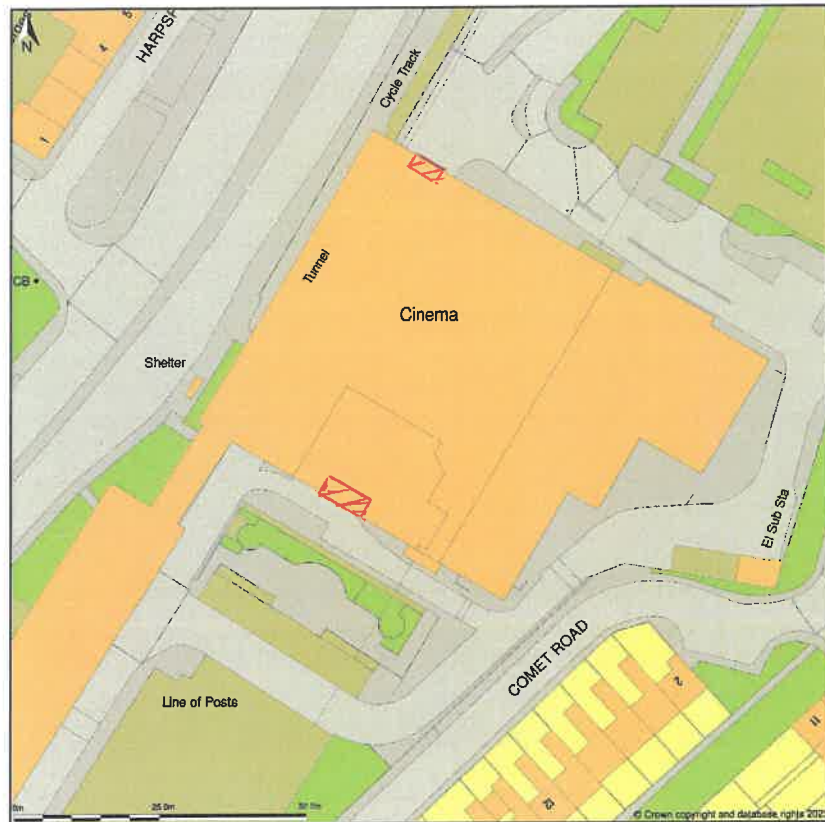

Wagamama, Unit 63, The Galleria, Comet Way, Hatfield, AL10 OXY

Location Plan shows area bounded by: 521594.17, 208522.32 521735.59, 208663.74 (at a scale of 1:1250), OSGridRef: TL2166 859. The representation of a road, track or path is no evidence of a right of way. The representation of features as lines is no evidence of a property boundary.

Produced on 16th Feb 2023 from the Ordnance Survey National Geographic Database and incorporating surveyed revision available at this date. Reproduction in whole or part is prohibited without the prior permission of Ordnance Survey. © Crown copyright 2023. Supplied by www.buyaplan.co.uk a licensed Ordnance Survey partner (100053143). Unique plan reference: #00797646-D8CF49.