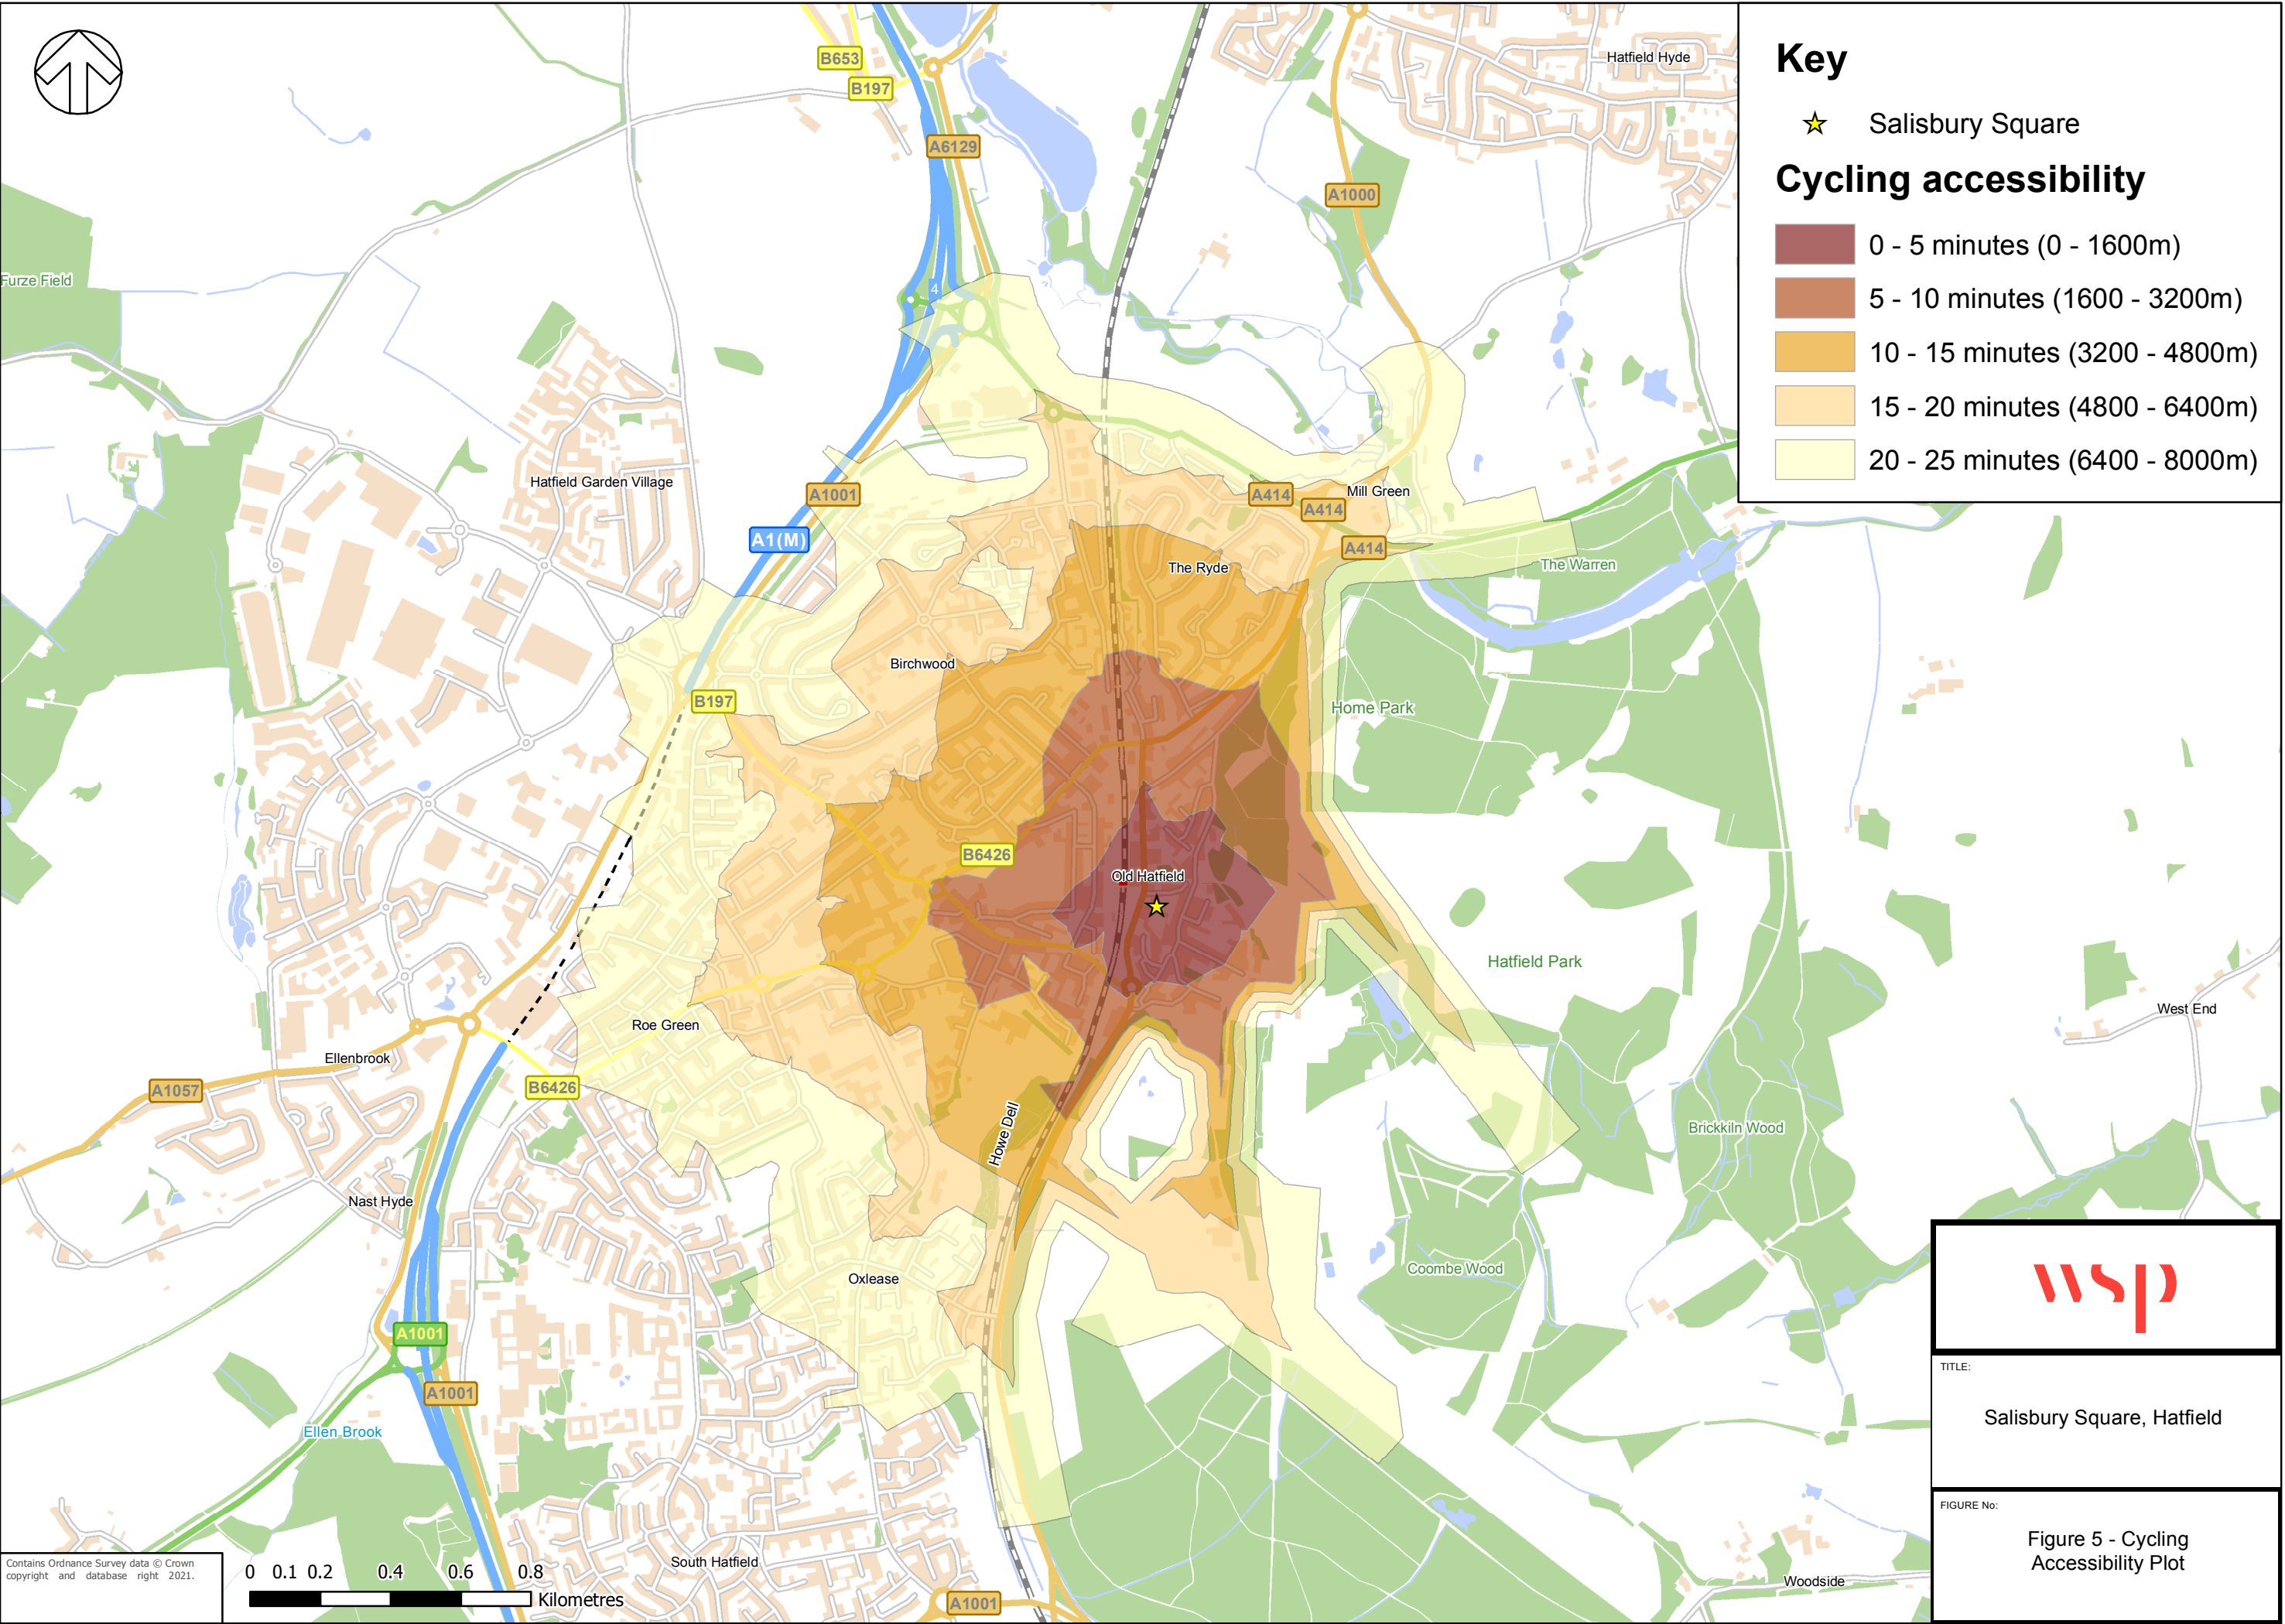

Figure 4 – Walking Accessibility Plot

Key

- ★ Salisbury Square

Cycling accessibility

- 0 - 5 minutes (0 - 1600m)
- 5 - 10 minutes (1600 - 3200m)
- 10 - 15 minutes (3200 - 4800m)
- 15 - 20 minutes (4800 - 6400m)
- 20 - 25 minutes (6400 - 8000m)

wsp

TITLE:
Salisbury Square, Hatfield

FIGURE No:
Figure 5 - Cycling Accessibility Plot

Contains Ordnance Survey data © Crown copyright and database right 2021.