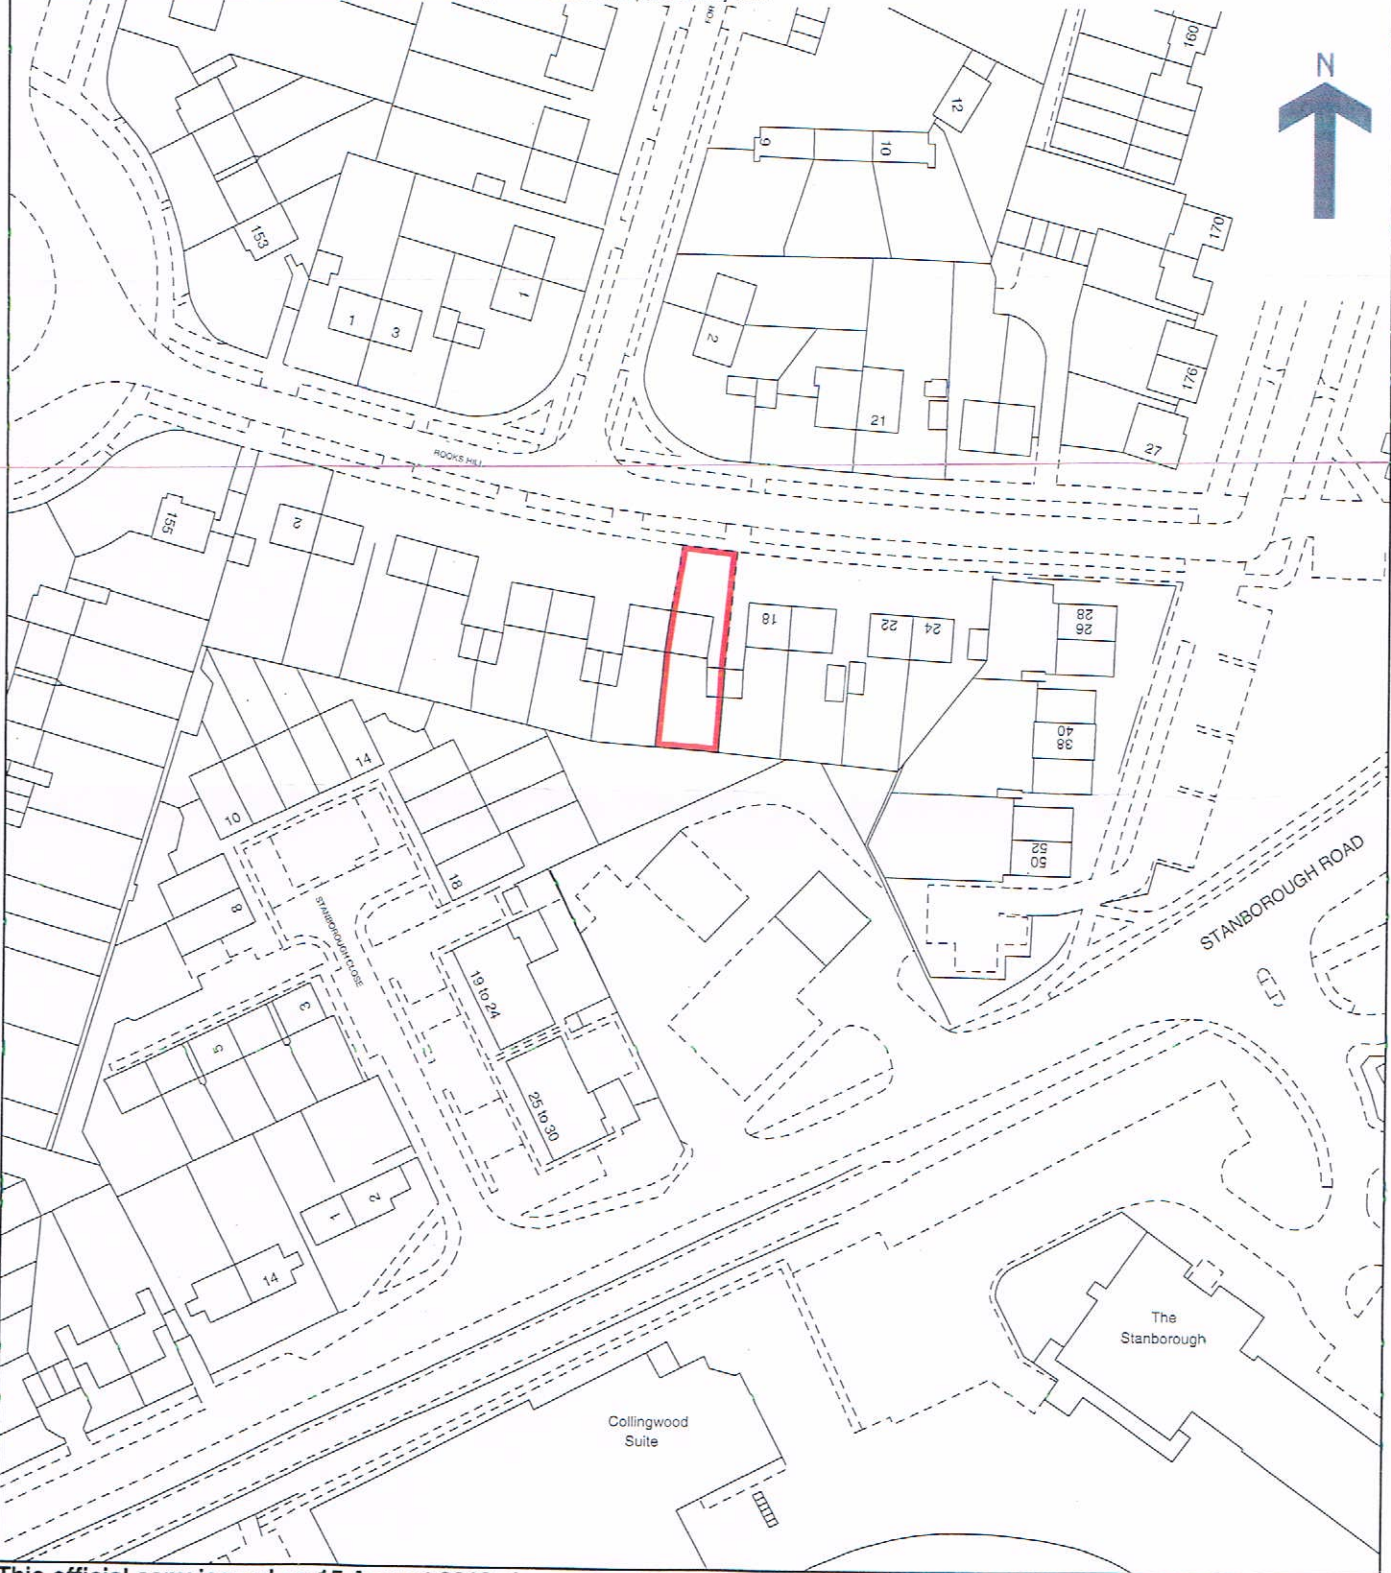

# Land Registry Official copy of title plan

Title number **HD526816**  
Ordnance Survey map reference **TL2312SW**  
Scale **1:1250**  
Administrative area **Hertfordshire: Welwyn Hatfield**

© Crown copyright and database rights 2013 Ordnance Survey 100026316.  
You are not permitted to copy, sub-license, distribute or sell any of this data to third parties in any form.

**This official copy issued on 15 August 2013 shows the state of this title plan on 15 August 2013 at 10:50:38. It is admissible in evidence to the same extent as the original (s.67 Land Registration Act 2002).**

This title plan shows the general position, not the exact line, of the boundaries. It may be subject to distortions in scale. Measurements scaled from this plan may not match measurements between the same points on the ground. See Land Registry Public Guide 19 - Title Plans and Boundaries.