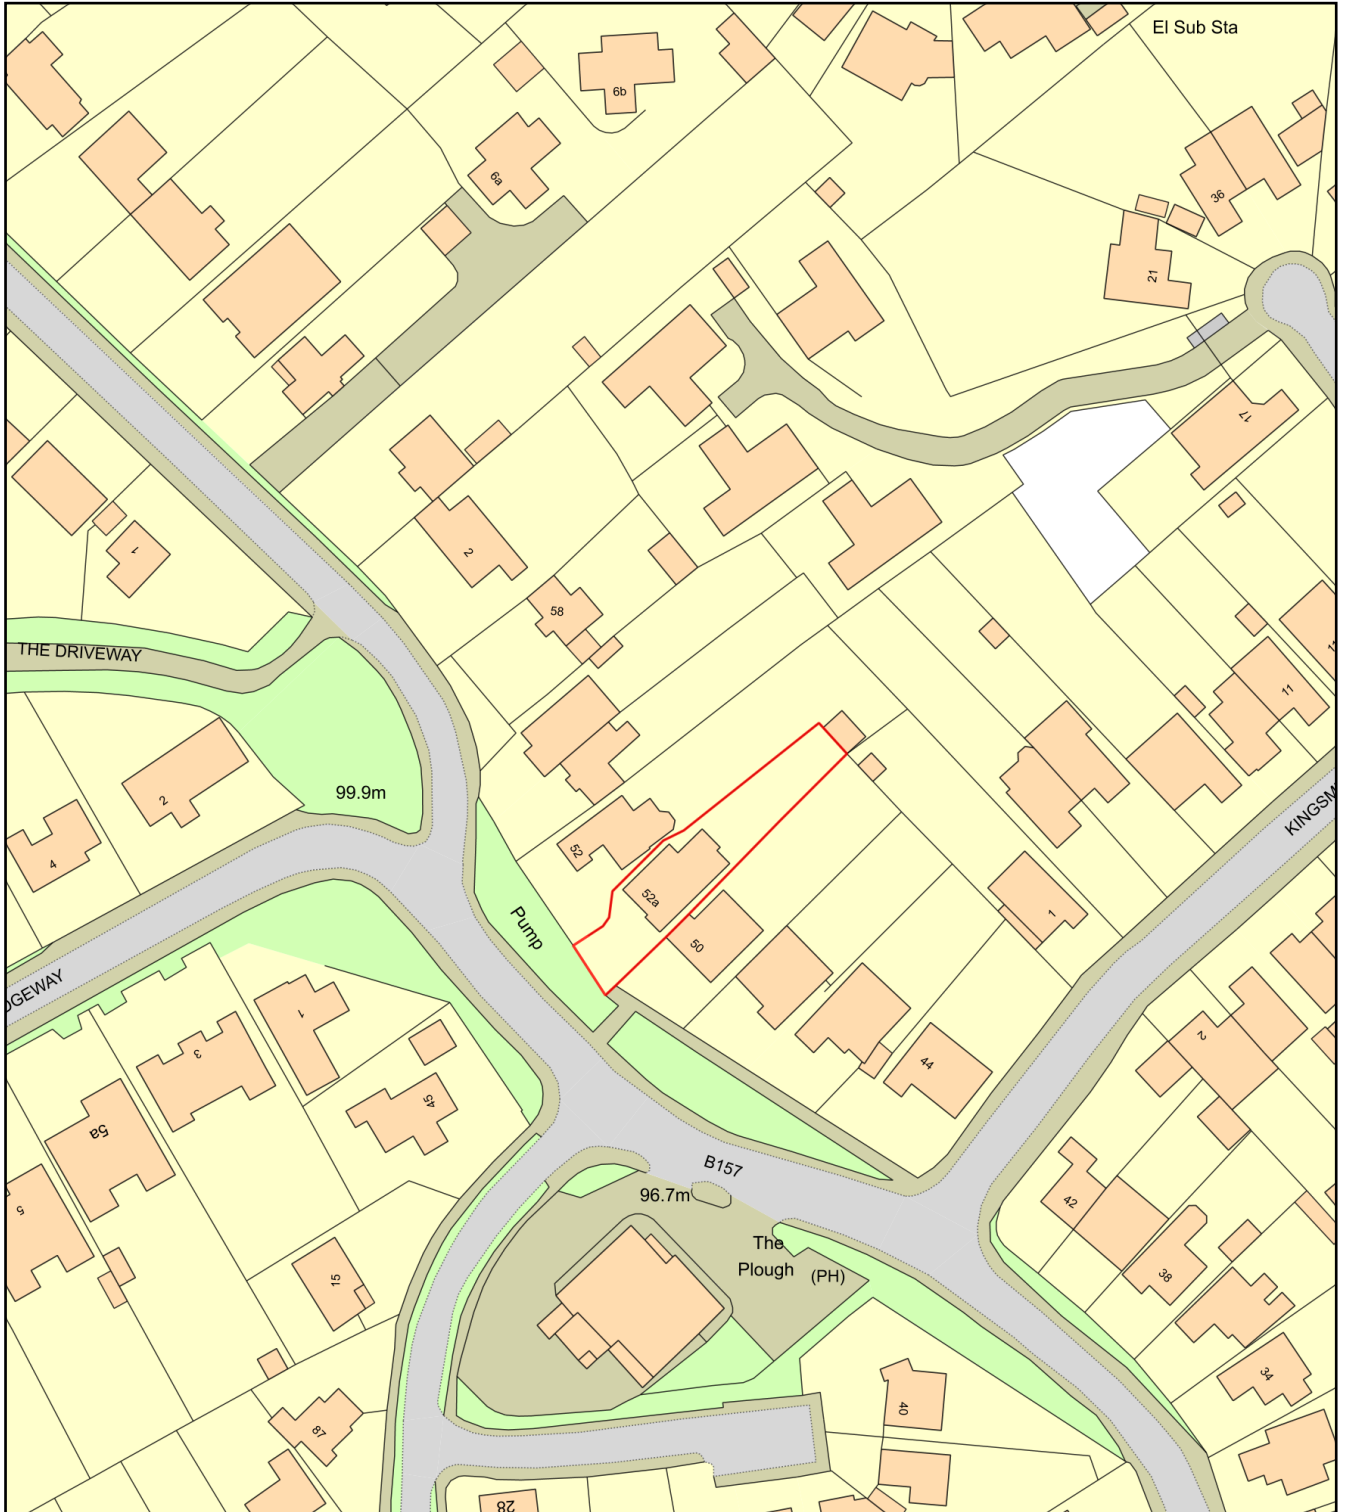

Location Plan (52a Plough Hill, EN6 4DS)

Plan Produced for: John Edney

Date Produced: 28 Jul 2023

Plan Reference Number: TQRQM23209114834085

Scale: 1:1250 @ A4