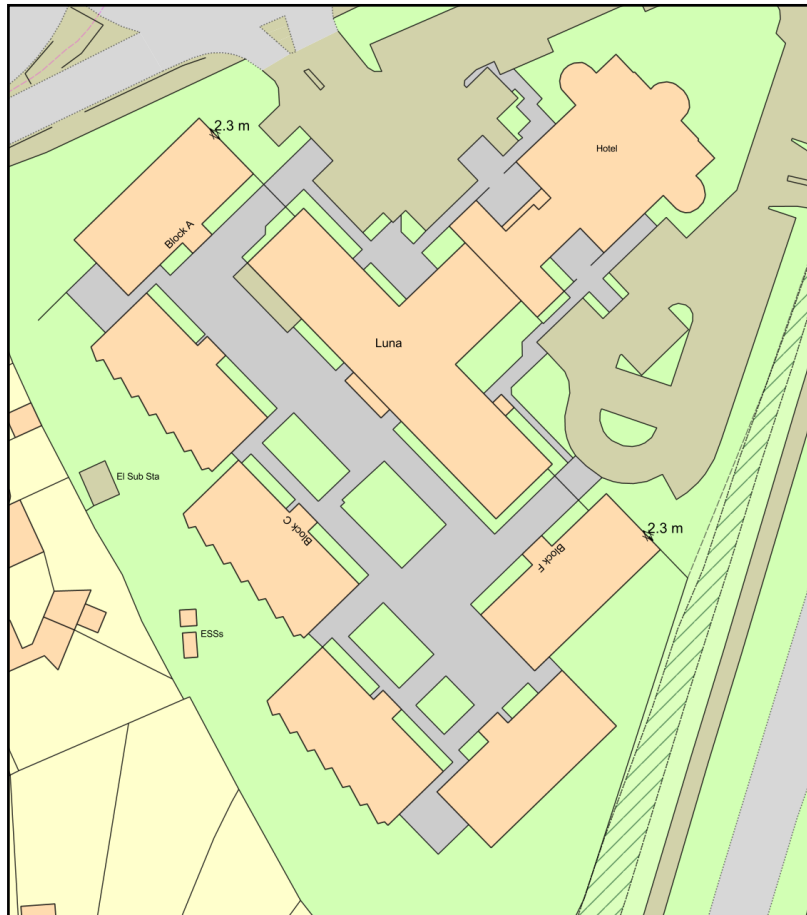

Luna signage

Plan Produced for: Planning Application

Date Produced: 15 Nov 2021

Plan Reference Number: TQRQM21319121346430

Scale: 1:1250 @ A4