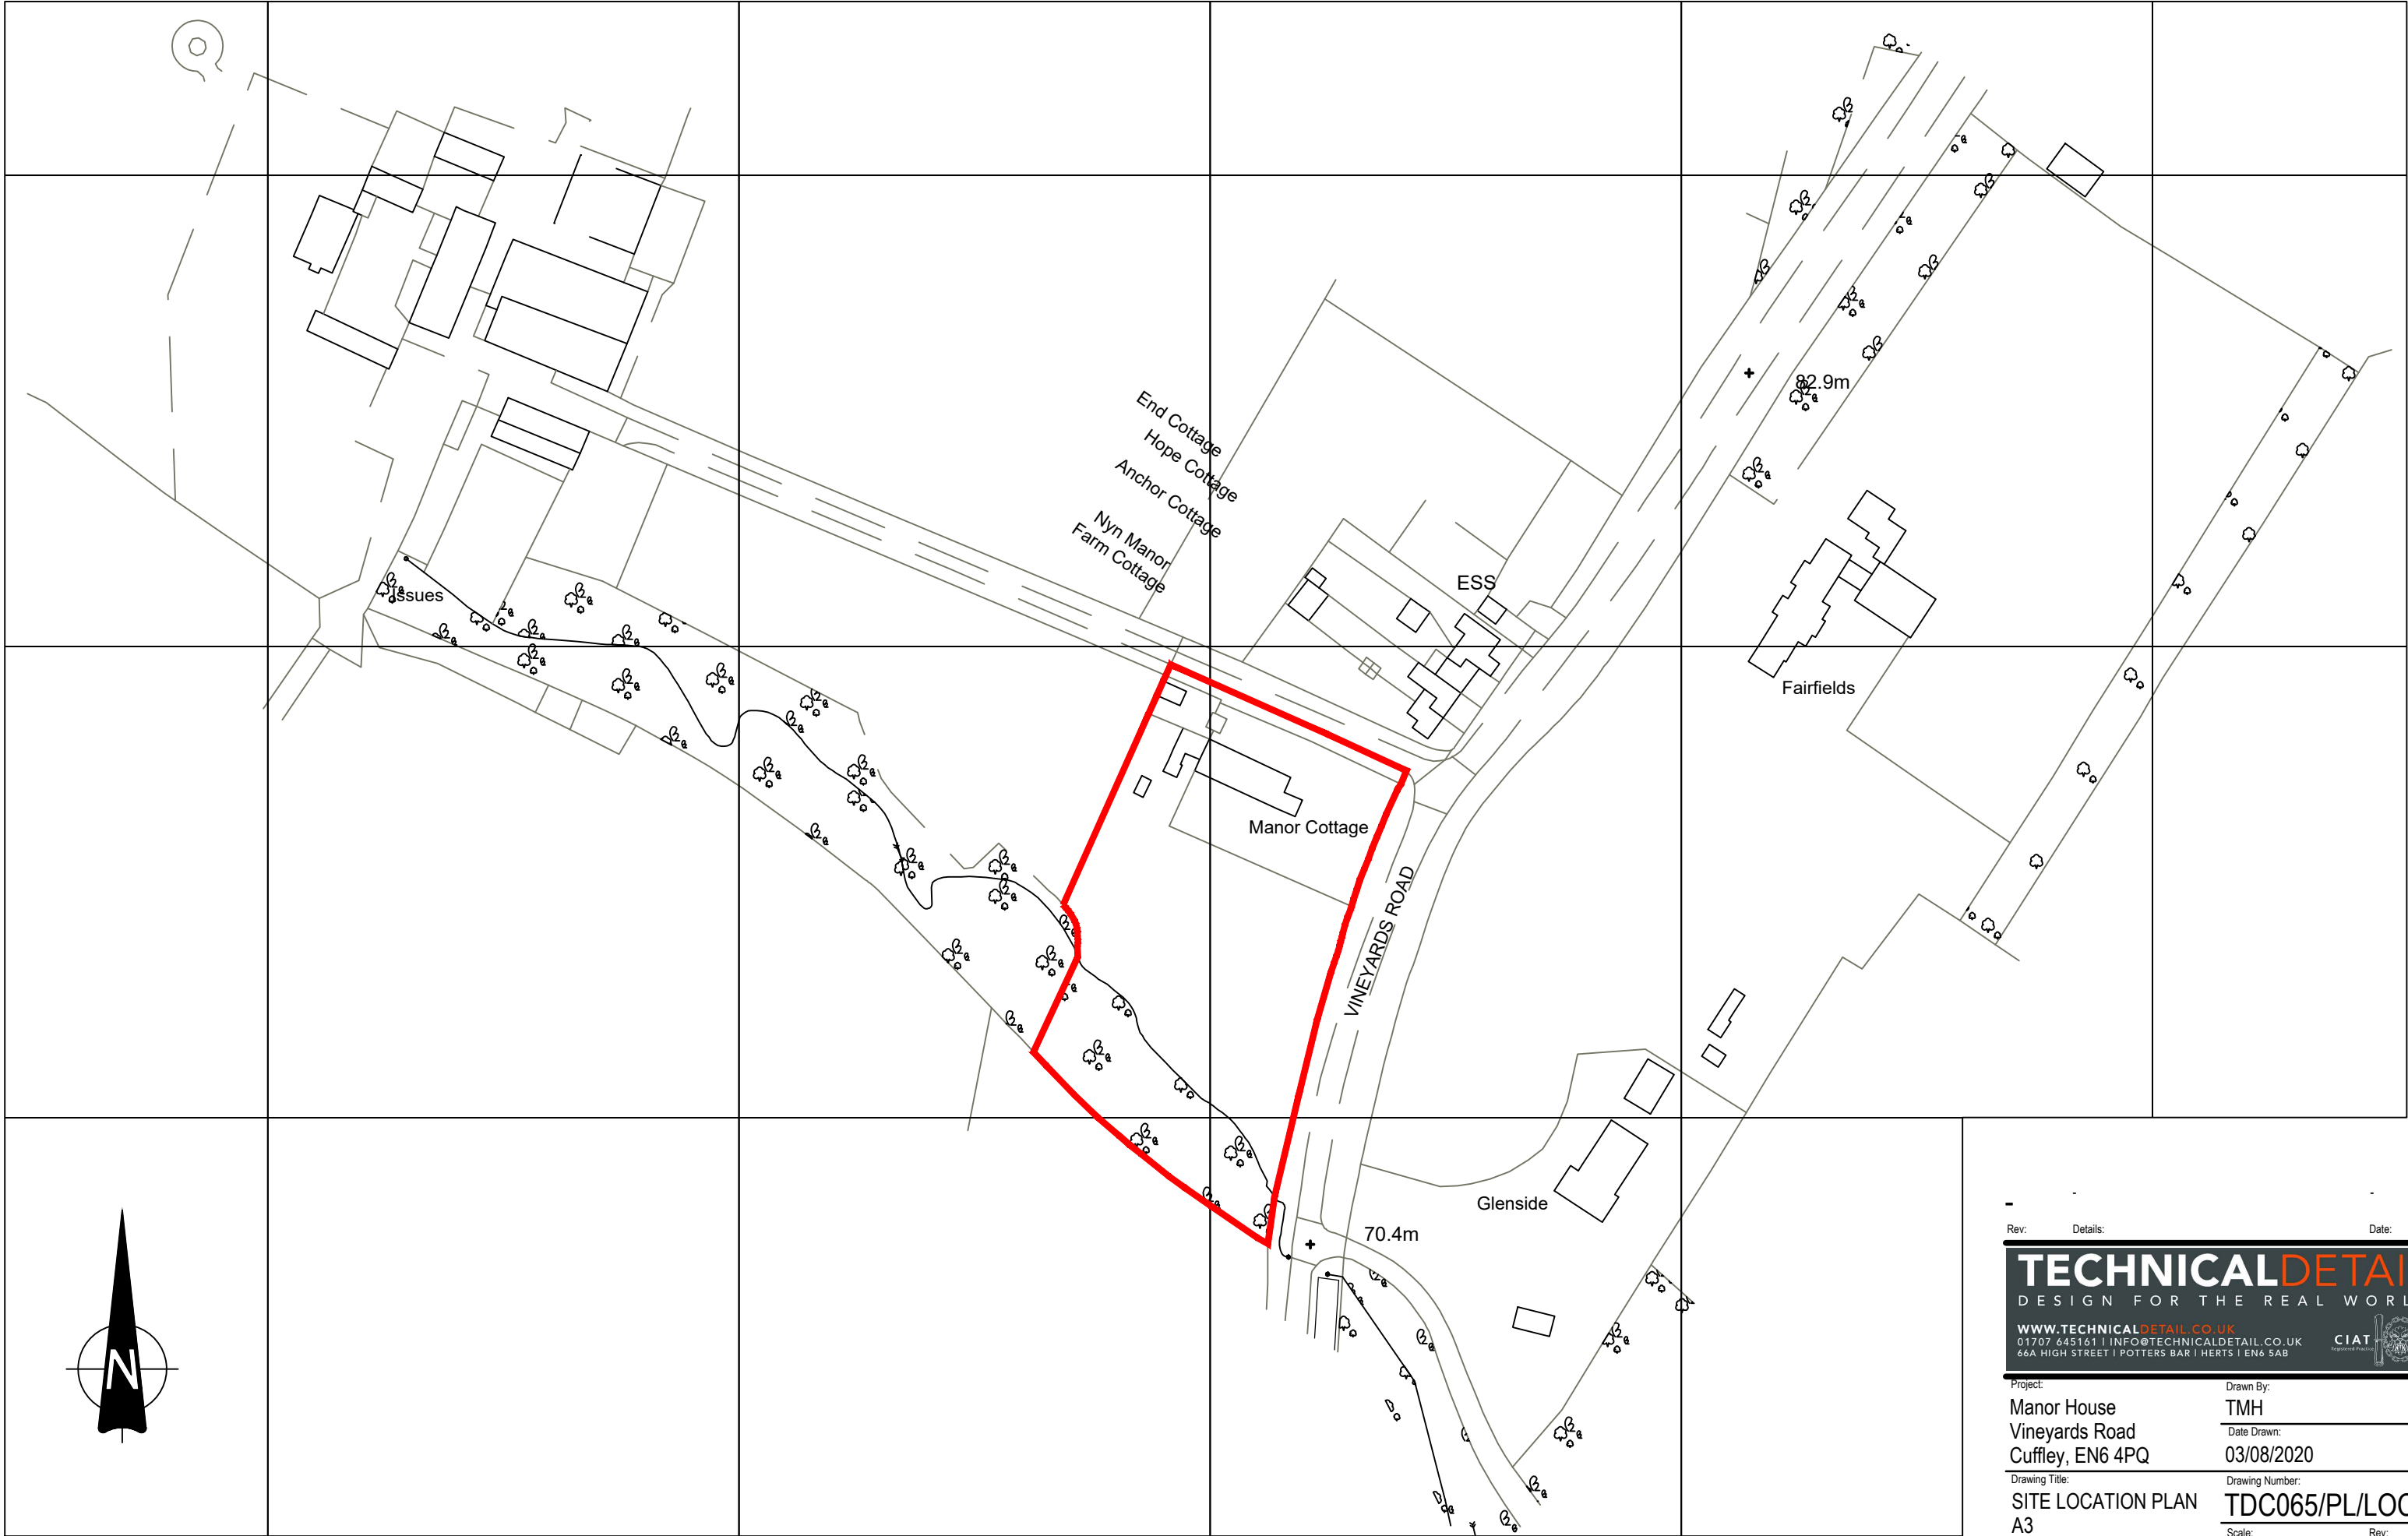

PLEASE NOTE:
Confirmation of sizes must be performed onsite prior to
manufacture or construction of items using these
dimensions.
© Copyright Technical Detail Ltd 2020

Rev:	Details:	Date:
TECHNICALDETAIL DESIGN FOR THE REAL WORLD		
WWW.TECHNICALDETAIL.CO.UK 01707 445141 INFO@TECHNICALDETAIL.CO.UK 46A HIGH STREET POTTERS BAR HERTS EN6 5AB		
Project:	Drawn By:	
Manor House	TMH	
Vineyards Road	Date Drawn:	
Cuffley, EN6 4PQ	03/08/2020	
Drawing Title:	Drawing Number:	
SITE LOCATION PLAN	TDC065/PL/LOC	
A3	Scale:	Rev:
	1:1250	-