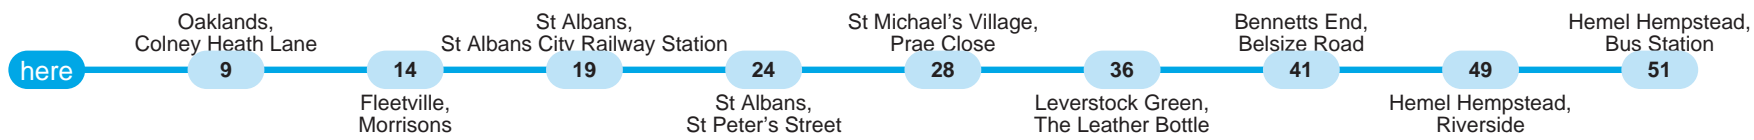

300 Stevenage - Hemel Hempstead Arriva the Shires