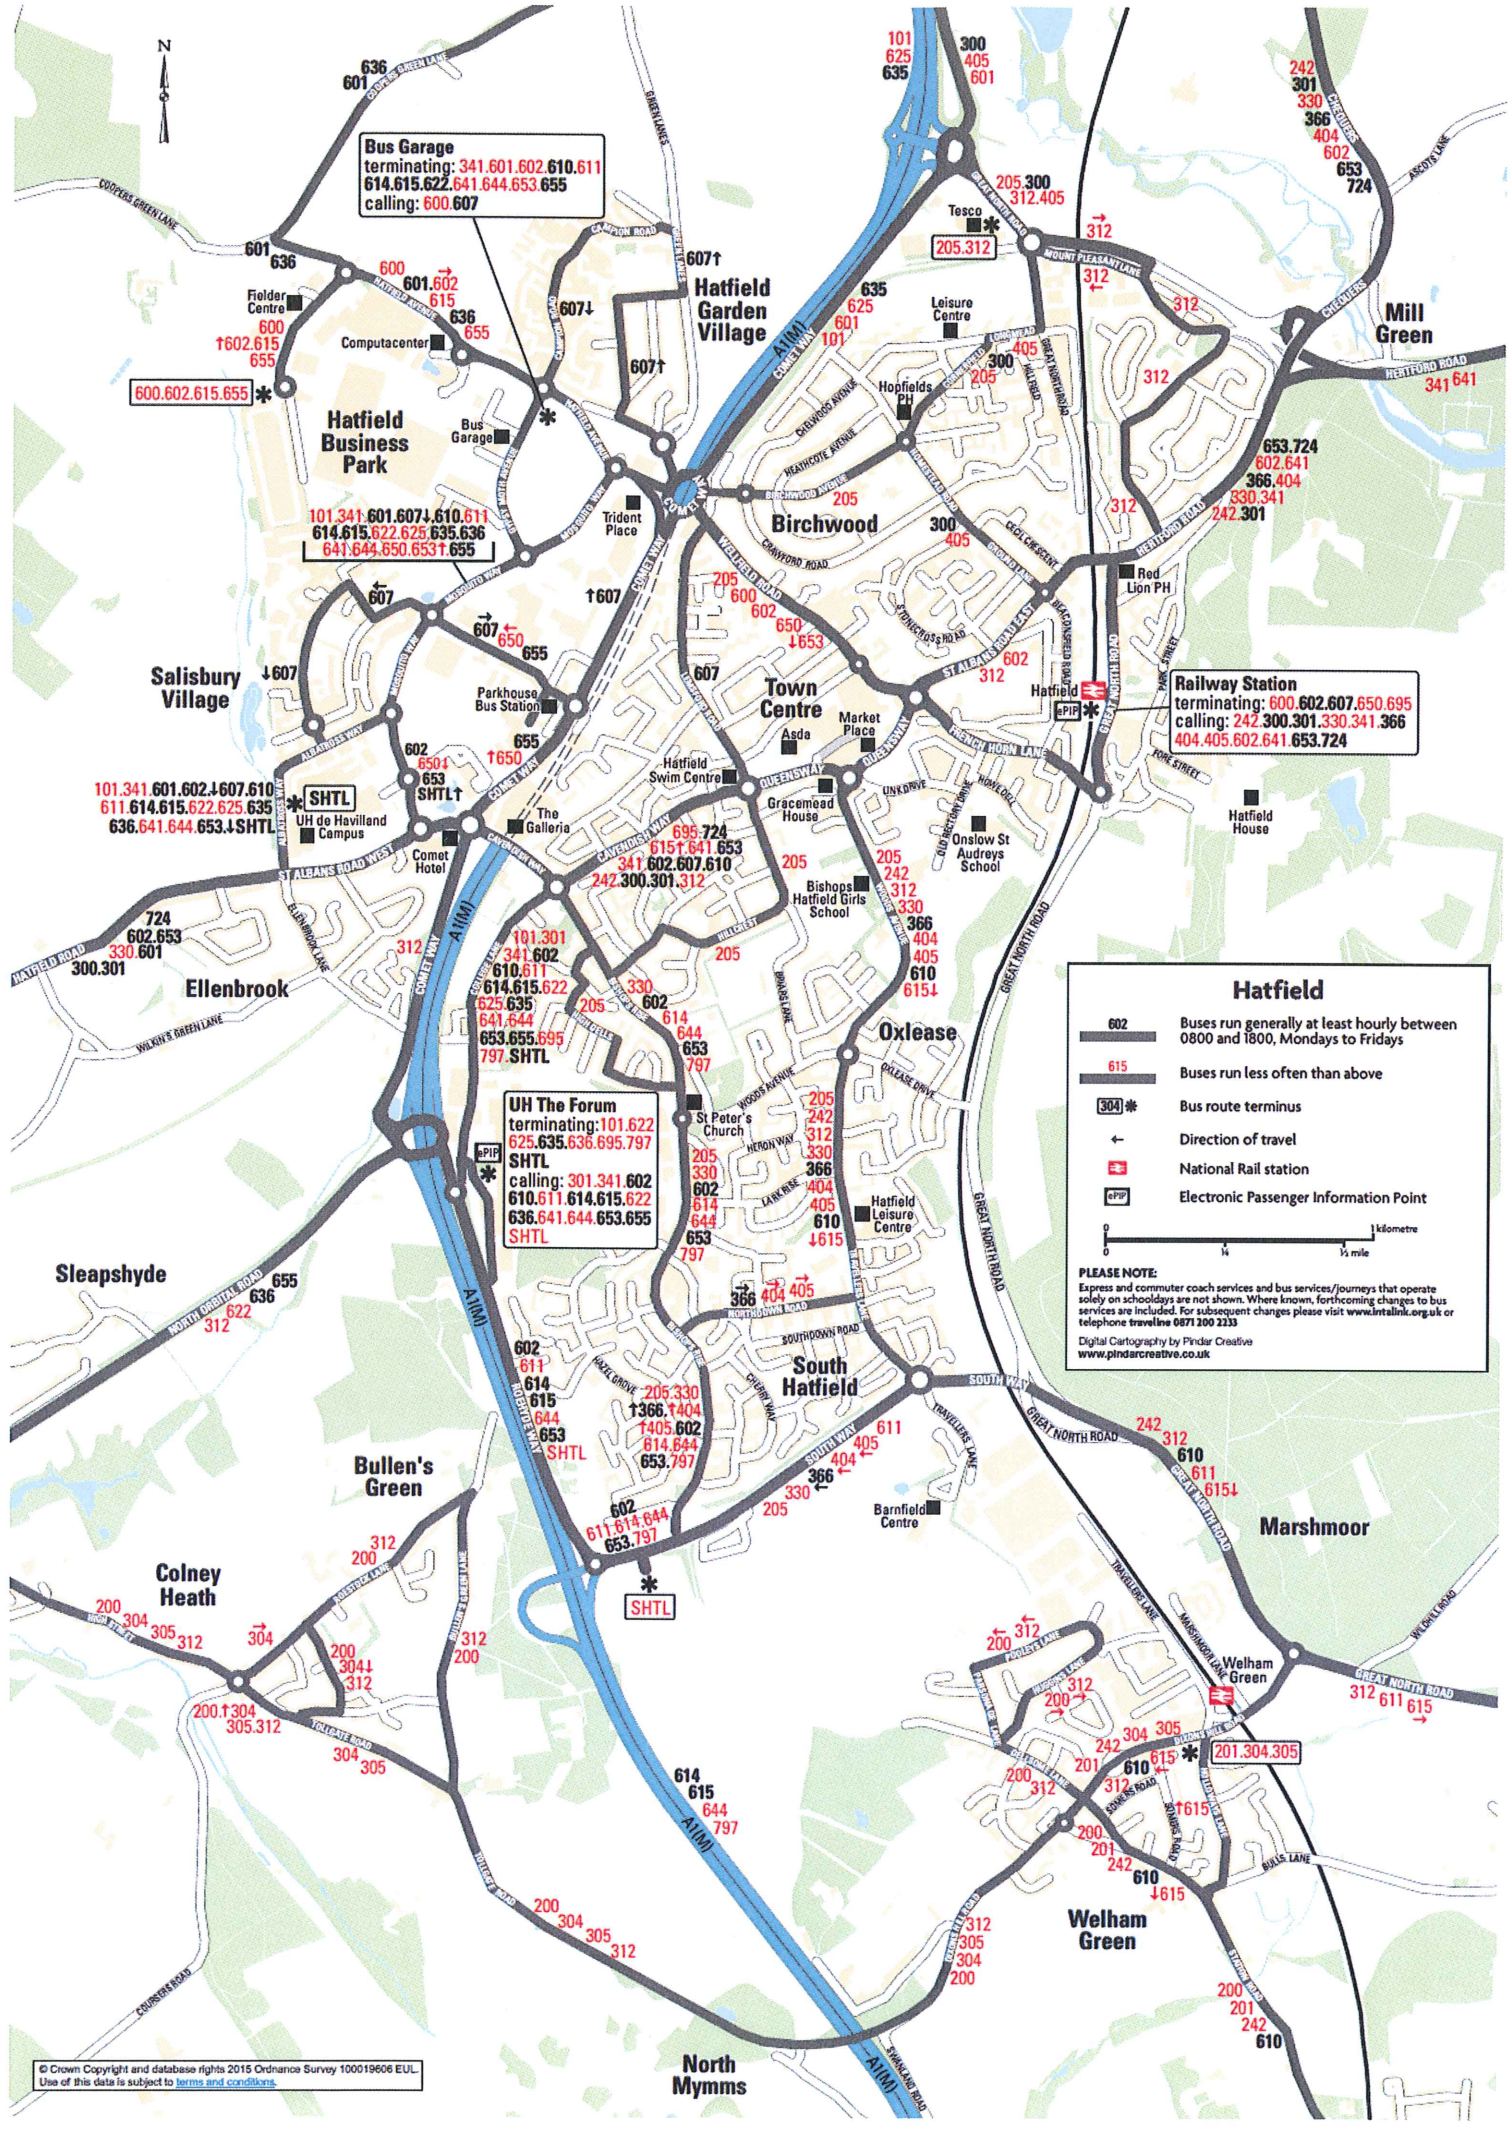

Appendix 1

Bus Timetables and Bus Routes

Bus Garage
terminating: 341.601.602.610.611
614.615.622.641.644.653.655
calling: 600.607

Railway Station
terminating: 600.602.607.650.695
calling: 242.300.301.330.341.366
404.405.602.641.653.724