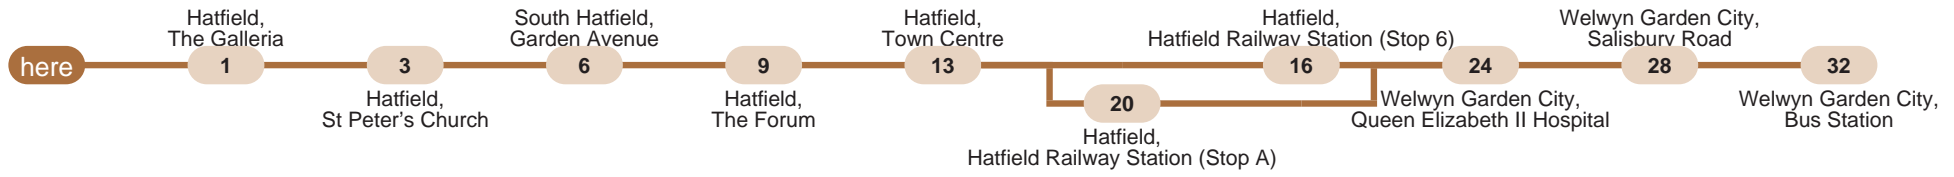

traveline 0871 200 22 33

653 St Albans (New Greens Est) - Welwyn Garden City

Uno