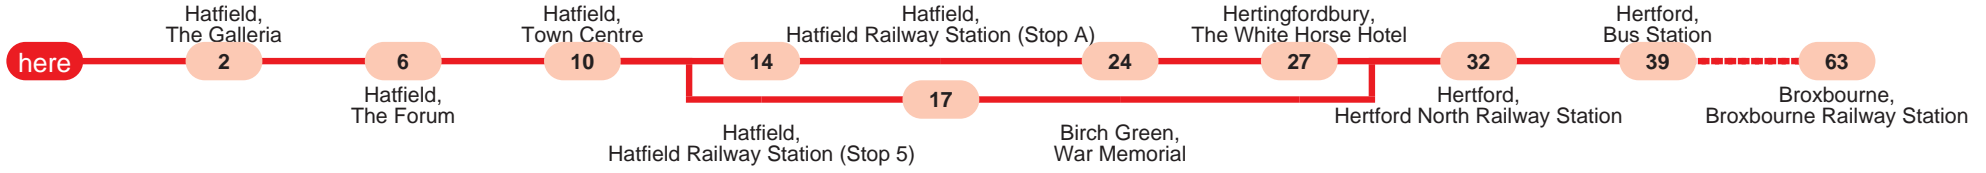

traveline 0871 200 22 33

641 Hatfield - Hertford - Broxbourne

Uno