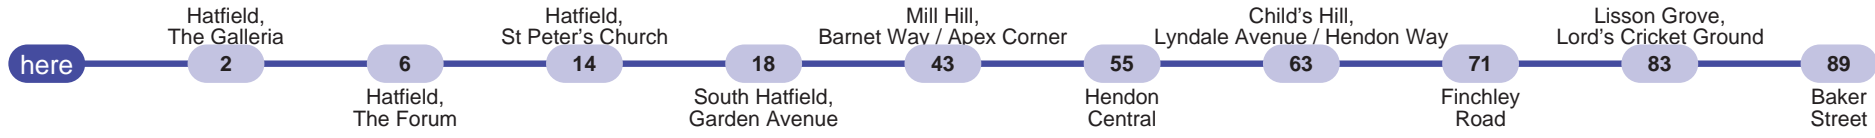

797 Hatfield - London

Uno

The numbers circled indicate approximate timings in minutes from Hatfield, The Comet Hotel

Mondays to Fridays

Bus times as at 24th July 2015

Time	Service	Note	Time	Service	Note	Time	Service	Note	Time	Service	Note	Time	Service	Note	Time	Service	Note	Time	Service	Note			
0550	653		0740	653	1	0944	653	1	1139	653		1324	653	1	1519	653		1656	797		1842	653	1
0550	653	1	0759	653		0951	797		1144	653	1	1339	653		1524	653	1	1659	653		1855	653	
0609	797		0804	653	1	0959	653		1151	797		1344	653	1	1539	653		1704	653	1	1902	653	1
0620	653		0819	653		1004	653	1	1159	653		1351	797		1544	653	1	1719	653		1913	797	
0620	653	1	0824	653	1	1019	653		1204	653	1	1359	653		1551	797		1724	653	1	1915	653	2
0643	797		0838	797		1024	653	1	1219	653		1404	653	1	1601	653		1739	653		1921	653	3
0647	653		0839	653		1039	653		1224	653	1	1419	653		1605	653	1	1744	653	1	1931	653	
0647	653	1	0844	653	1	1044	653	1	1239	653		1424	653	1	1619	653	J	1759	653		1938	653	1
0707	653		0859	653		1051	797		1244	653	1	1439	653		1621	653	aa	1804	653	1	1951	653	2
0707	653	1	0904	653	1	1059	653		1251	797		1444	653	1	1624	653	1	1806	797		1958	653	3
0725	653		0919	653		1104	653	1	1259	653		1451	797		1639	653	J	1818	653		2037	653	2
0725	653	1	0924	653	1	1119	653		1304	653	1	1459	653		1643	653	aa	1823	653	1	2118	797	4
0740	653		0939	653		1124	653	1	1319	653		1504	653	1	1644	653	1	1836	653				

Saturdays

Bus times as at 25th July 2015

Time	Service	Note	Time	Service	Note	Time	Service	Note	Time	Service	Note	Time	Service	Note	Time	Service	Note	Time	Service	Note			
0646	653	1	0906	653		1039	653		1219	653		1359	653		1539	653		1715	653		1945	653	
0647	653		0906	653	1	1044	653	1	1224	653	1	1404	653	1	1544	653	1	1717	653	1	1947	653	1
0726	653	1	0924	653	1	1059	653		1239	653		1419	653		1559	653		1743	653		2037	653	2
0727	653		0927	653		1104	653	1	1244	653	1	1424	653	1	1604	653	1	1745	653	1			
0751	653		0939	653		1119	653		1259	653		1439	653		1619	653		1815	653				
0756	653	1	0944	653	1	1124	653	1	1304	653	1	1444	653	1	1624	653	1	1817	653	1			
0825	653		0959	653		1139	653		1319	653		1459	653		1639	653		1845	653				
0826	653	1	1004	653	1	1144	653	1	1324	653	1	1504	653	1	1644	653	1	1847	653	1			
0853	653		1019	653		1159	653		1339	653		1519	653		1659	653	2	1916	653	2			
0853	653	1	1024	653	1	1204	653	1	1344	653	1	1524	653	1	1704	653	3	1917	653	3			

Sundays

No Service

Notes: J - Hertfordshire School Holidays only
aa - Hertfordshire Schooldays only
1 - serves Hatfield, Hatfield Railway Station (Stop A)
2 - terminates at Hatfield, Hatfield Railway Station (Stop 6)
3 - terminates at Hatfield, Hatfield Railway Station (Stop A)
4 - terminates at Hatfield, The Forum
Times shown in italics are approximate times

Bus times by text message - code for this stop: hrtapgat

Text message: Text the code for this stop to **84268** to receive a text message with the next four departures from this stop. Add a space and the service number to get times for just that service. Texts costs 25p plus normal text message charge.

Mobile internet: Text **traveline** to **84268** for a bookmark to use the **NextBuses** service on your mobile phone browser – for bus departures and a local map. Your normal browsing charges apply.