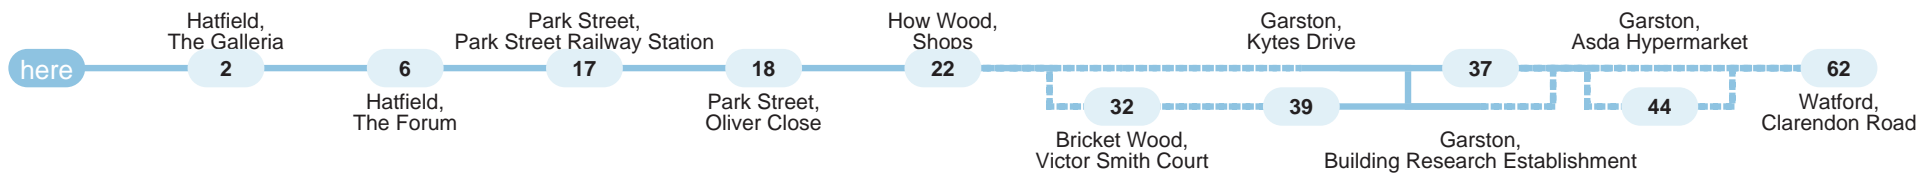

traveline 0871 200 22 33

622 Hatfield - Watford

Uno