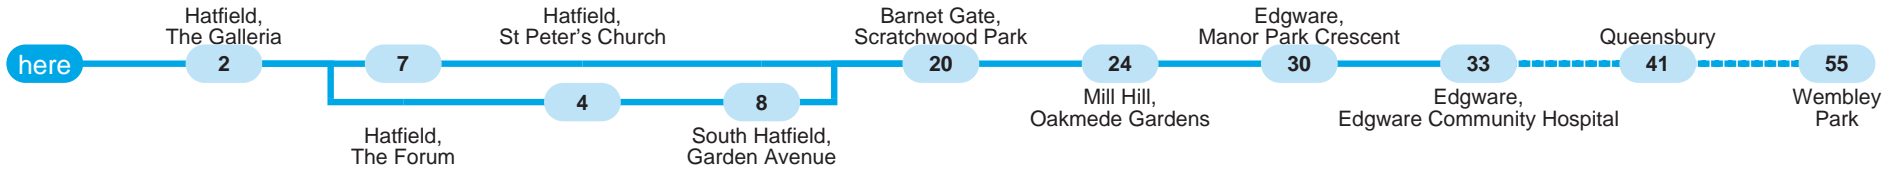

644 Hatfield - Wembley Park

Uno

650 Hatfield Rail Stn (Circular Via Parkhouse Bus Stn)

Uno

The numbers circled indicate approximate timings in minutes from Hatfield, The Comet Hotel

Mondays to Fridays

Bus times as at 24th July 2015

Time	Service	Note	Time	Service	Note	Time	Service	Note	Time	Service	Note	Time	Service	Note	Time	Service	Note							
0605	644		0730	650		0830	650		0930	650		1411	641	1	1623	644		1722	650		1822	650		
0611	644		0732	650		0832	650		0932	650		1435	644		1626	650		1726	650		1826	650		
0641	641		0750	650		0840	644	3	1008	641		1435	644		1646	650		1746	650		1846	650		
0644	641	1	0800	641		0841	644	3	1011	641	1	1615	641		1652	650		1752	650					
0655	644		0800	641	1	0850	650		1208	641		1617	644		1706	650		1806	650					
0705	644		0802	650		0902	650		1211	641	1	1618	641	1	1717	644		1815	644					
0710	650		0810	650		0910	650		1408	641		1622	650		1719	644		1815	644					

Saturdays

Bus times as at 25th July 2015

Time	Service	Note	Time	Service	Note	Time	Service	Note	Time	Service	Note	Time	Service	Note	Time	Service	Note				
0711	641		0919	644	2,3	1011	641	1	1208	641		1319	644	2,3	1411	641	1	1719	644	2,3	
0711	641	1	1008	641		1119	644	2,3	1211	641	1	1408	641		1519	644	2,3				

Sundays

No Service

Notes: 1 - serves Hatfield, Hatfield Railway Station (Stop A) 2 - serves also from Hatfield, St Peter's Church to South Hatfield, Garden Avenue 3 - terminates at Queensbury
Times shown in italics are approximate times

Bus times by text message - code for this stop: hrtapgat

Text message: Text the code for this stop to **84268** to receive a text message with the next four departures from this stop. Add a space and the service number to get times for just that service. Texts costs 25p plus normal text message charge.

Mobile internet: Text **traveline** to **84268** for a bookmark to use the **NextBuses** service on your mobile phone browser – for bus departures and a local map. Your normal browsing charges apply.