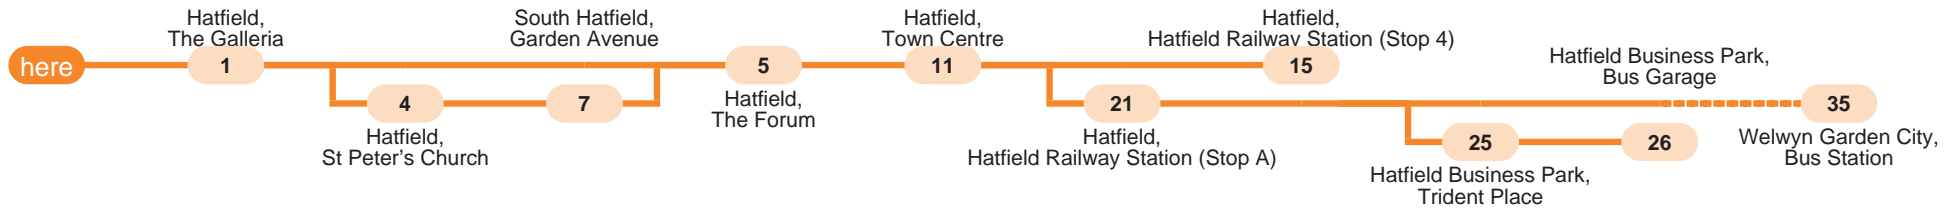

traveline 0871 200 22 33

602 Watford - Shenley - St Albans - Hatfield

Uno

607 Hatfield Railway Station - Business Park

Uno

The numbers circled indicate approximate timings in minutes from Hatfield, The Comet Hotel

Mondays to Fridays

Bus times as at 24th July 2015

Time	Service	Note	Time	Service	Note	Time	Service	Note	Time	Service	Note	Time	Service	Note	Time	Service	Note	Time	Service	Note			
0708	602		0934	602	1,3,O	1201	602		1437	602	1,3	1703	602	N	1909	602	1,3	2052	607		2222	607	
0709	602	1,3	1001	602	O	1207	602	1,3	1501	602		1703	602	O	1926	602		2112	602	1,3	2242	602	1,4,G
0740	602		1006	602	N	1231	602		1507	602	1,3	1712	602	1,3,O	1933	602	1,3	2117	602	1,2	2252	607	
0741	602	1,3	1007	602	1,3,O	1237	602	1,3	1531	602		1731	602	N	1952	602		2122	607		2252	607	
0822	602		1031	602	O	1301	602		1537	602	1,3	1731	602	O	1955	602	1,3	2122	607		2312	602	1,2
0823	602	1,3	1033	602	N	1307	602	1,3	1600	602	N	1744	602	1,3,O	2017	602		2142	602	1,4,G	2342	602	1,4,G
0906	602	N	1034	602	1,3,O	1331	602		1600	602	O	1806	602		2020	602	1,3	2152	607		0012	602	1,2
0906	602	O	1101	602		1337	602	1,3	1610	602	1,3,O	1812	602	1,3	2022	607		2152	607		0017	602	1,2
0907	602	1,3,O	1107	602	1,3	1401	602		1636	602	N	1835	602		2022	607		2212	602	1,2			
0933	602	N	1131	602		1407	602	1,3	1636	602	O	1842	602	1,3	2042	602	1,4,G	2217	602	1,2			
0933	602	O	1137	602	1,3	1431	602		1642	602	1,3,O	1902	602		2052	607		2222	607				

Saturdays

Bus times as at 25th July 2015

Time	Service	Note	Time	Service	Note	Time	Service	Note	Time	Service	Note	Time	Service	Note	Time	Service	Note	Time	Service	Note	Time	Service	Note
0728	602	1,3	1001	602	1,3	1237	602	1,3	1507	602	1,3	1735	602	1,3	1929	602	1,3	2052	607		2217	602	1,2
0731	602		1031	602		1301	602		1531	602		1759	602	1,3	1947	602		2052	607		2222	607	
0758	602	1,3	1037	602	1,3	1307	602	1,3	1537	602	1,3	1800	602		1952	607		2112	602	1,2	2222	607	
0830	602		1101	602		1331	602		1601	602		1829	602	1,3	1952	607		2117	602	1,2	2242	602	1,4,G
0831	602	1,3	1107	602	1,3	1337	602	1,3	1607	602	1,3	1830	602		1957	602	1,3	2122	607		2252	607	
0855	602		1131	602		1401	602		1631	602		1857	602		2012	602		2122	607		2252	607	
0901	602	1,3	1137	602	1,3	1407	602	1,3	1637	602	1,3	1904	602	1,3	2012	602	1,3	2142	602	1,4,G	2312	602	1,2
0929	602		1201	602		1431	602		1701	602		1922	602		2022	607		2152	607		2342	602	1,4,G
0935	602	1,3	1207	602	1,3	1437	602	1,3	1707	602	1,3	1922	607		2022	607		2152	607		0012	602	1,2
0955	602		1231	602		1501	602		1729	602		1922	607		2042	602	1,4,G	2212	602	1,2	0017	602	1,2

Sundays

Bus times as at 26th July 2015

Time	Service	Note	Time	Service	Note	Time	Service	Note	Time	Service	Note	Time	Service	Note	Time	Service	Note	Time	Service	Note
0920	602	1	1131	602	1,3	1430	602	1	1631	602	1,3	1922	602	1	2019	602	1,3	2212	602	1,3
0920	602	1,3	1230	602	1	1431	602	1,3	1729	602	1	1922	602	1,3	2022	607		2217	602	1
1025	602	1	1231	602	1,3	1530	602	1	1730	602	1,3	1922	607		2052	607		2222	607	
1026	602	1,3	1330	602	1	1531	602	1,3	1822	602	1	1952	607		2122	607		2252	607	
1130	602	1	1331	602	1,3	1630	602	1	1822	602	1,3	2019	602	1	2152	607		0012	602	1,3

Notes: O - Hertfordshire School Holidays only
N - Hertfordshire Schooldays only
G - University of Hertfordshire Term Days Only
1 - serves also from Hatfield, St Peter's Church to South Hatfield, Garden Avenue
Times shown in italics are approximate times