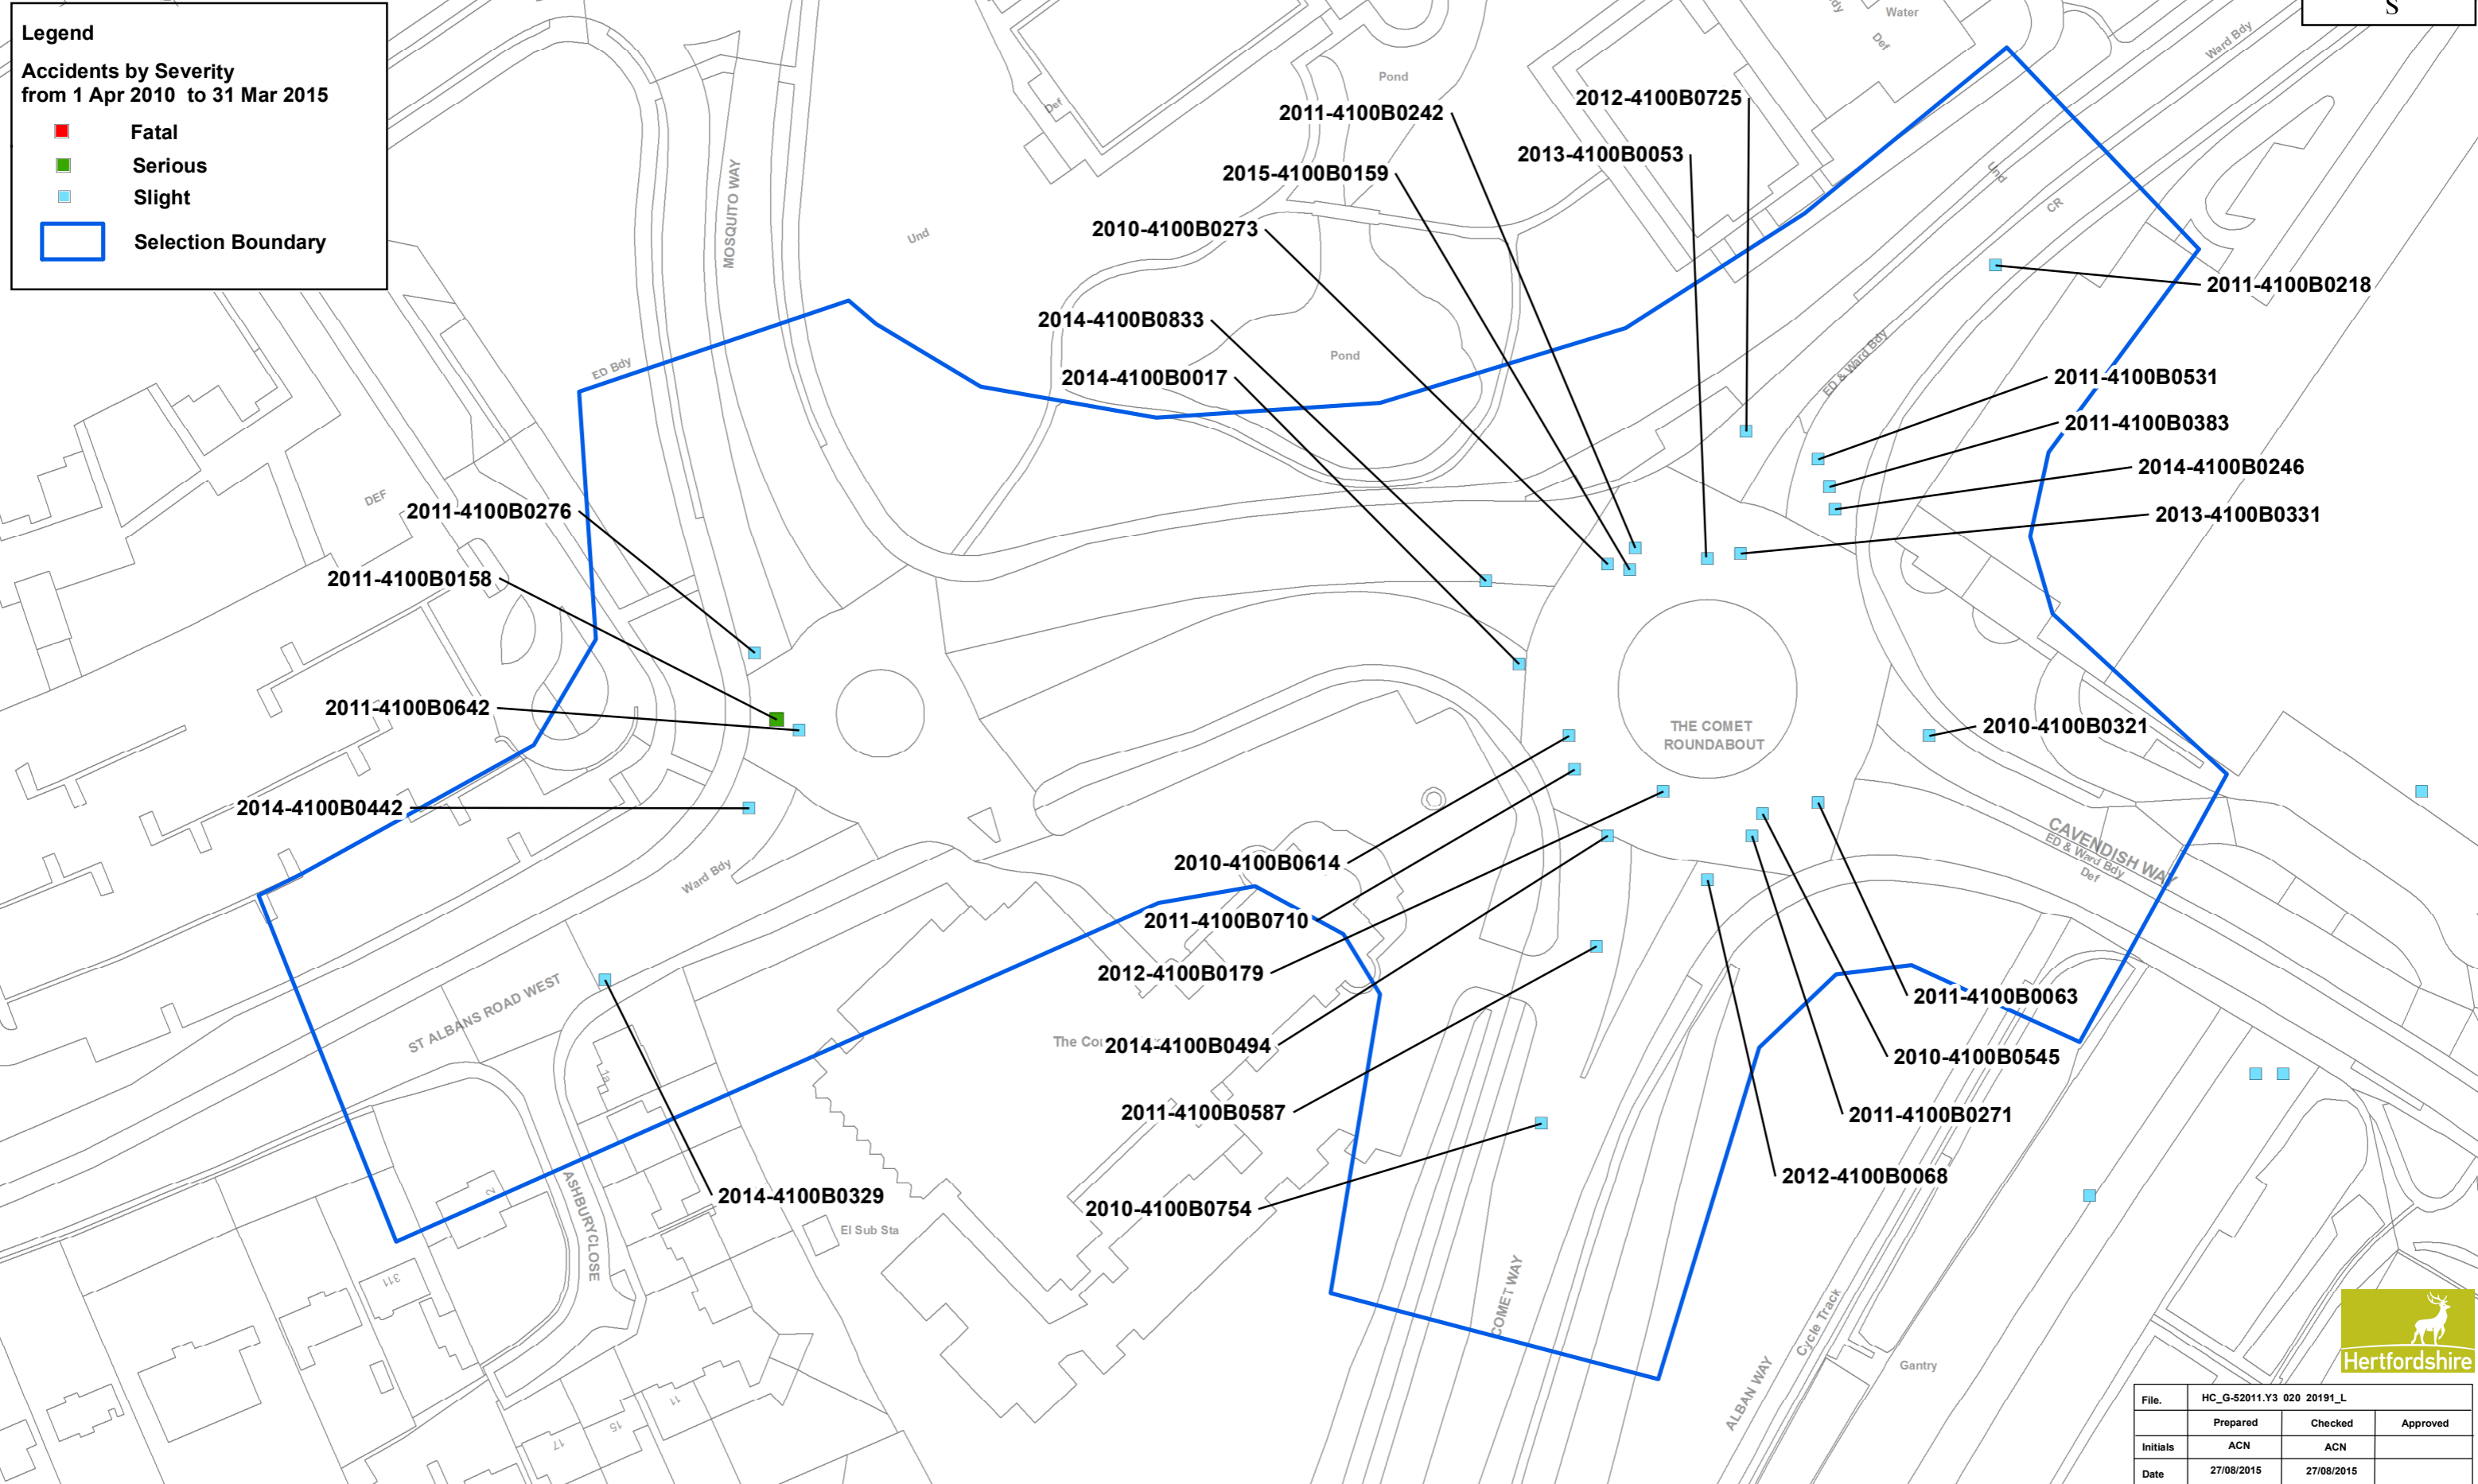

A1001 Comet Roundabout & A1057 St Albans Road rbt j/w Mosquito Way Hatfield

Legend

Accidents by Severity from 1 Apr 2010 to 31 Mar 2015

- Fatal
- Serious
- Slight
- Selection Boundary

File:	HC_G-52011.Y3 020 20191_L		
Prepared:	ACN	Checked:	ACN
Initials:	ACN	Date:	27/08/2015
Date:	27/08/2015	Approved:	

© Crown copyright and database rights 2015 Ordnance Survey 100019606.
[Use of this data is subject to terms and conditions.](#)
You are not permitted to copy, sub-licence, distribute or sell any of this data to third parties in any form.