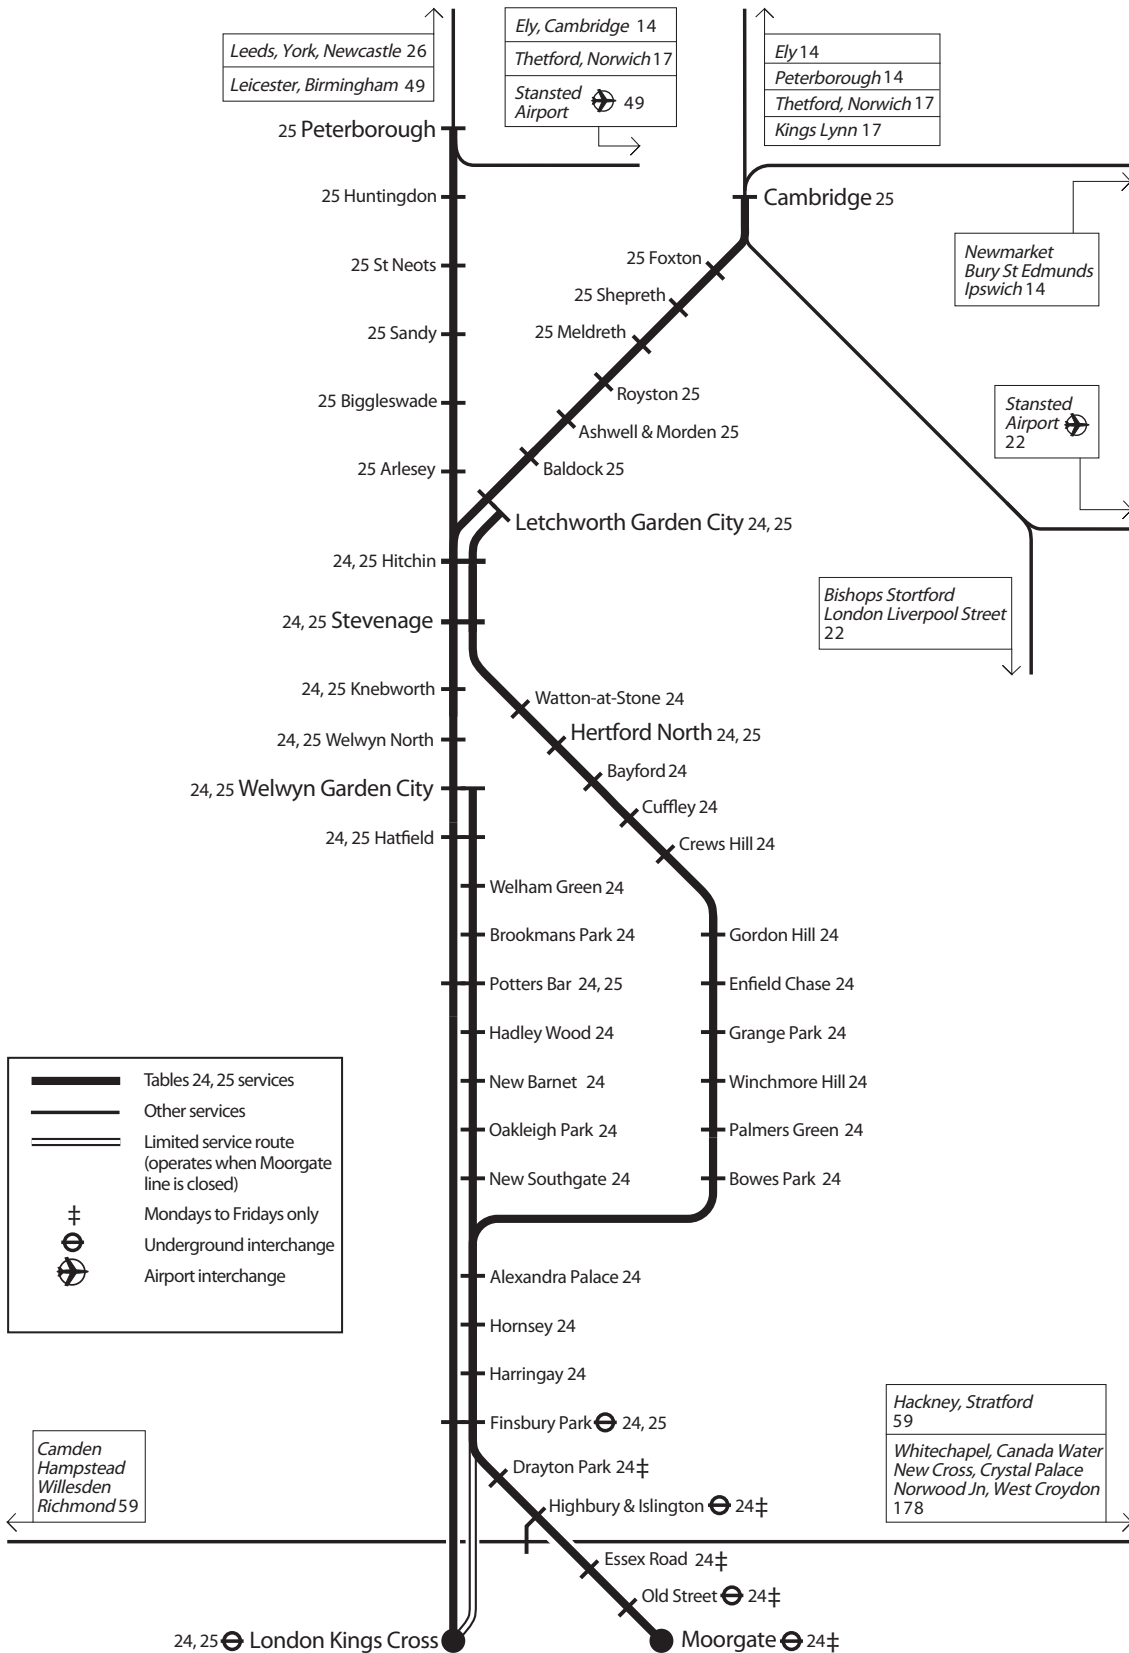

Network Diagram for Tables 24, 25

TOCs operating on this network - Great Northern (GN), East Coast (GR)

©2013 Network Rail
May 2013 edition
All rights reserved