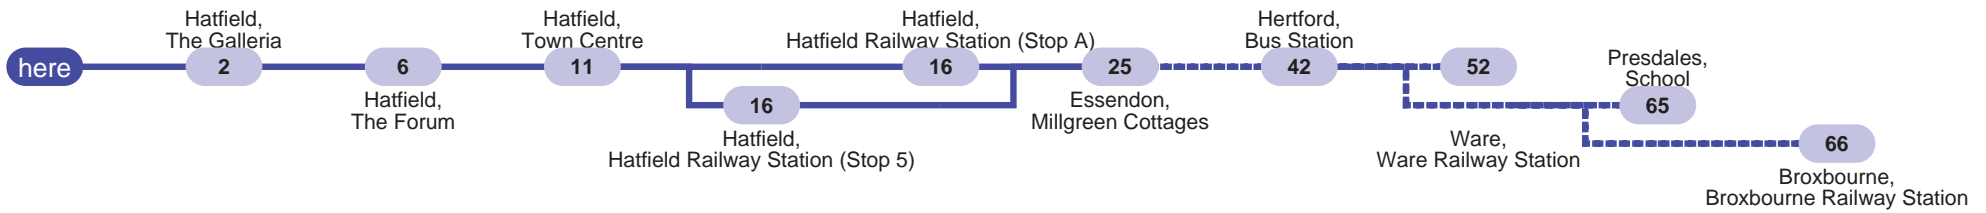

Bus departures from this stop

traveline 0871 200 22 33

301 Hemel Hempstead - Stevenage

Arriva the Shires

330 St Albans - South Hatfield - Welwyn Garden City

Sullivan Buses

341 Hatfield - Ware

Uno