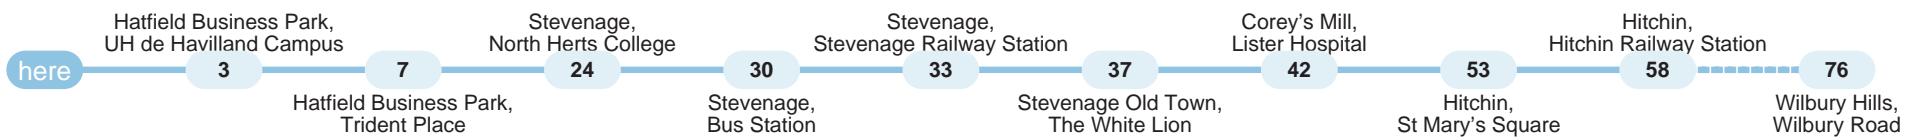

Bus departures from this stop

traveline 0871 200 22 33

615 Stanmore - Hatfield

Uno

622 Watford - Hatfield

Uno

625 Stevenage - Letchworth

Uno