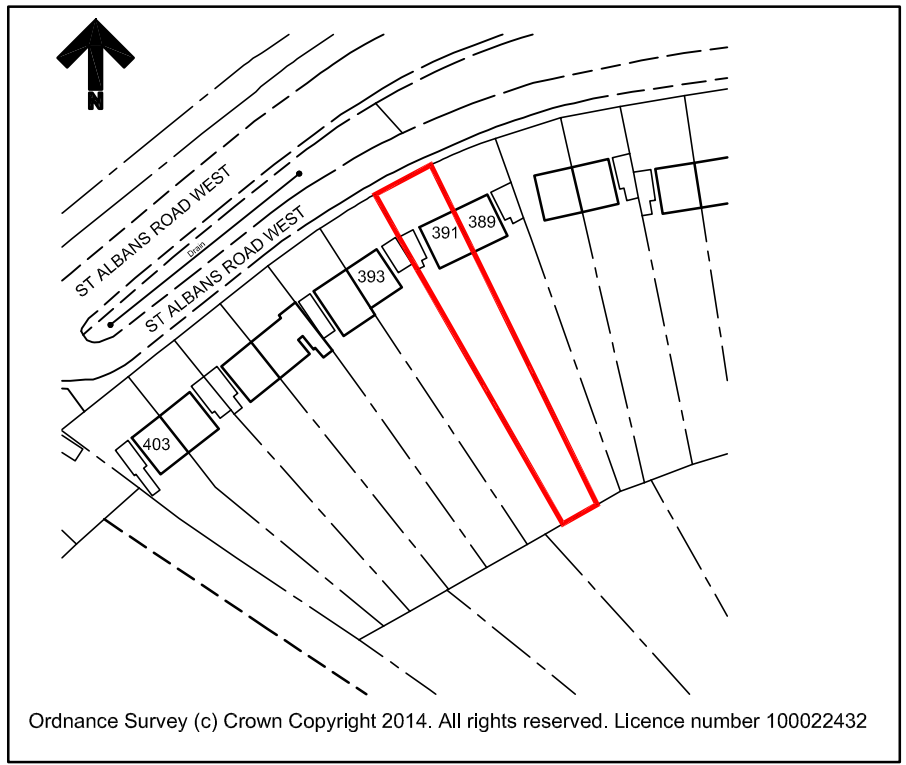

This drawing is copyright.

Site Location Plan at 1:1250

Rev.	Description.	Date.
------	--------------	-------

AT Design (Welwyn) Ltd
 Architectural Design Services
 22 School Lane, Welwyn, Herts AL6 9PH
 Tel: 07931703297 - email: adamtrigg@hotmail.com

Title;
Proposed Loft Conversion
 391 St Albans Road West
 Hatfield
 Herts AL10 9RU
 Site Plan & Location Plan

Scale : 1:500 @ A3
 Date : June 2014
 Drawn by: AT

Drg.No: AT502-10