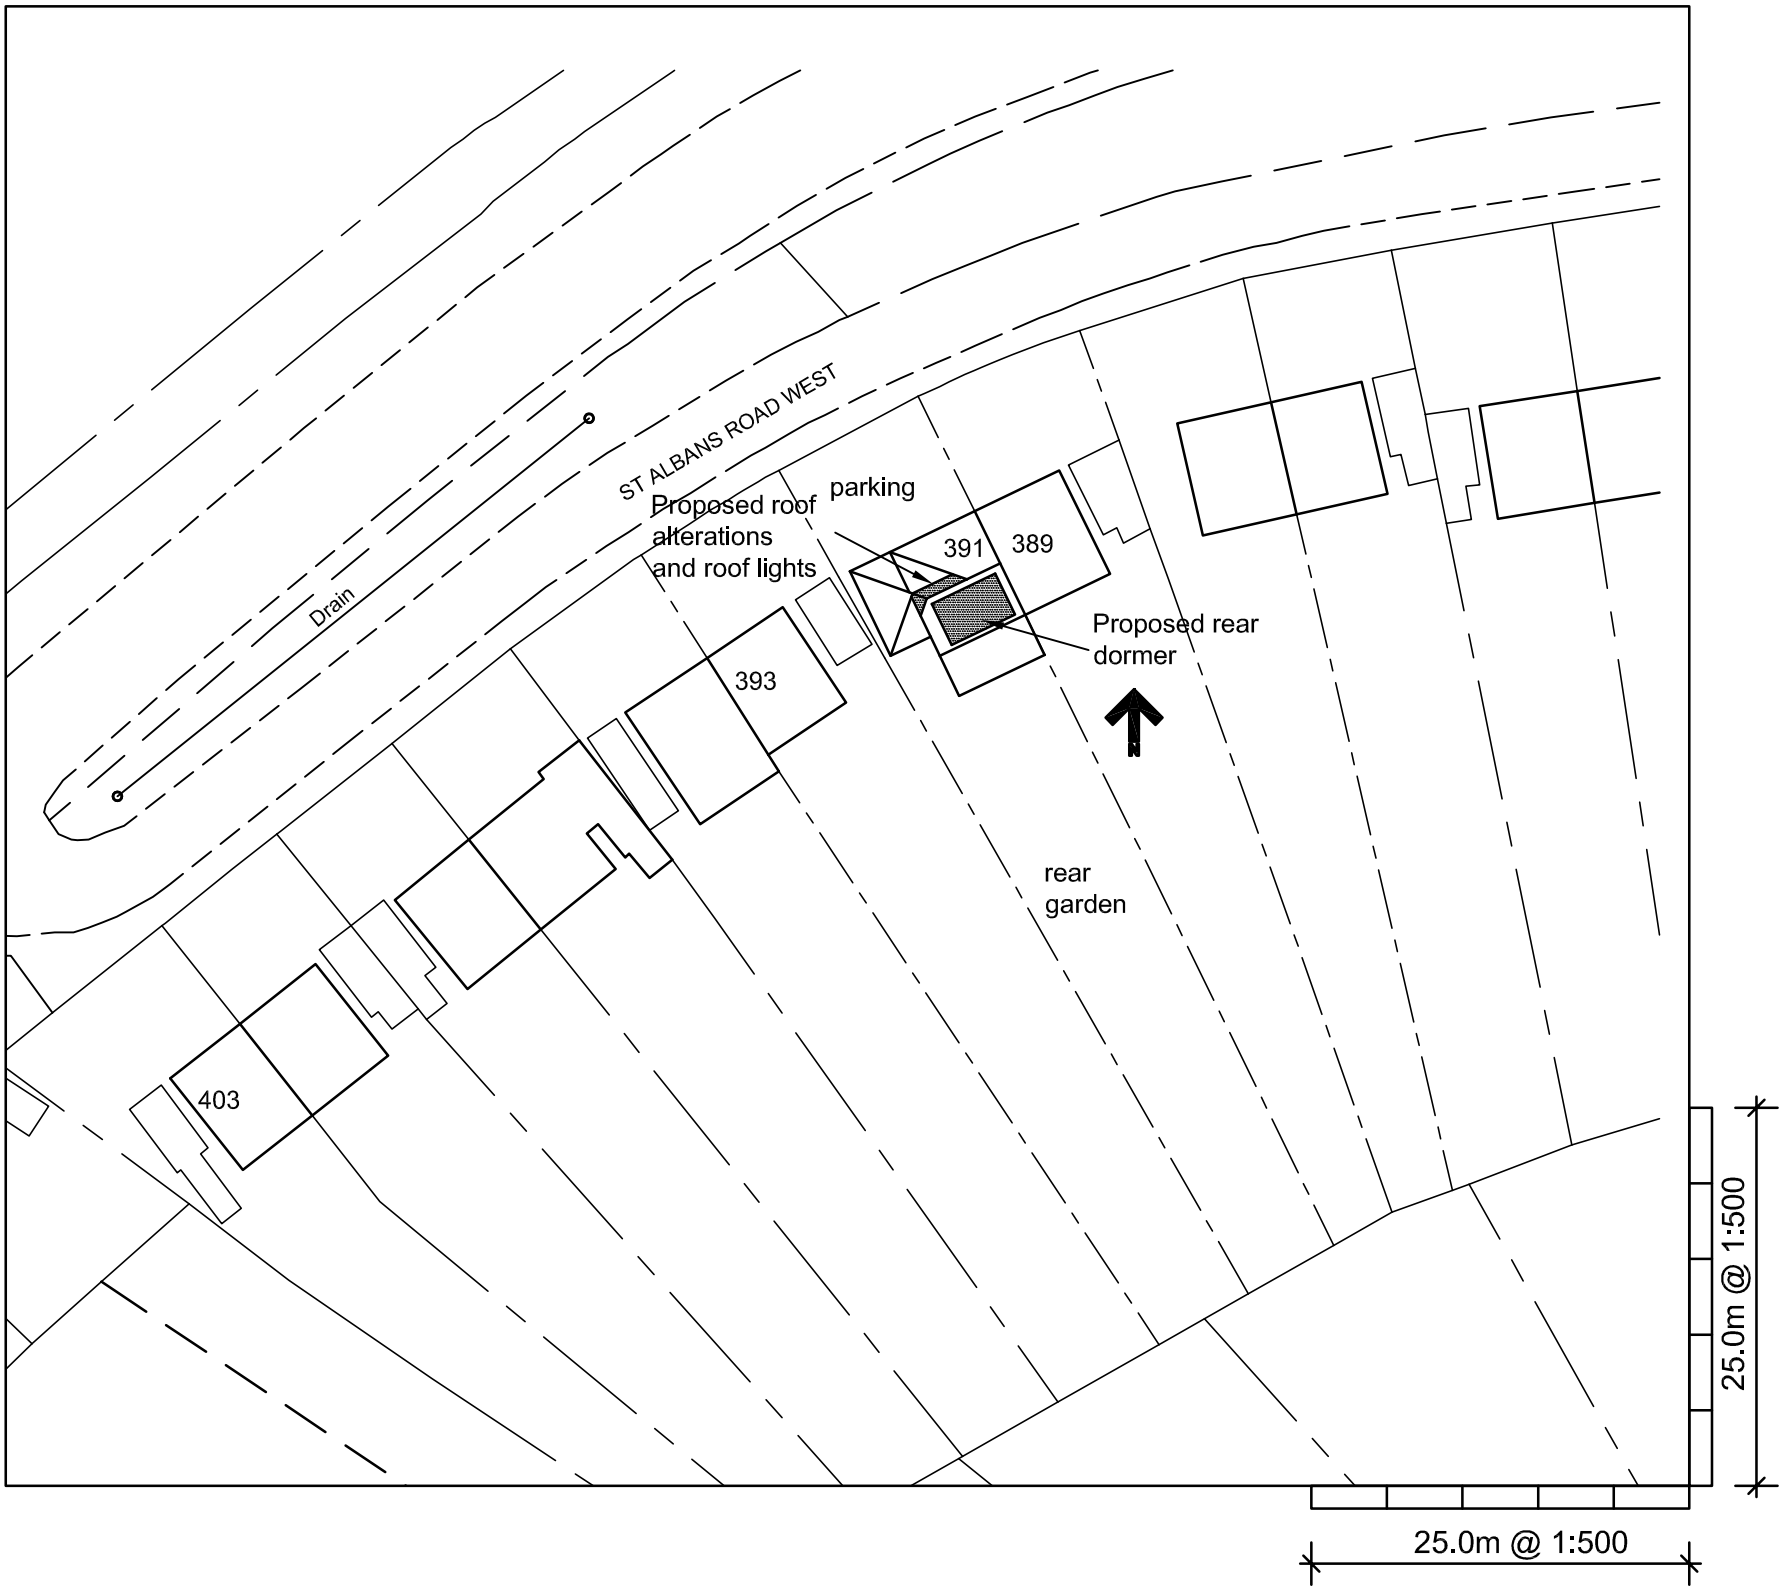

This drawing is copyright.

Site Location Plan at 1:1250

Rev.	Description.	Date.

AT Design (Welwyn) Ltd
Architectural Design Services
22 School Lane, Welwyn, Herts AL6 9PH
Tel: 07931703297 - email: adamtrigg@hotmail.com

Title;
Proposed Loft Conversion
391 St Albans Road West
Hatfield
Herts AL10 9RU
Site Plan & Location Plan

Scale : 1:500 @ A3
Date : June 2014
Drawn by: AT

Drg.No: AT502-10