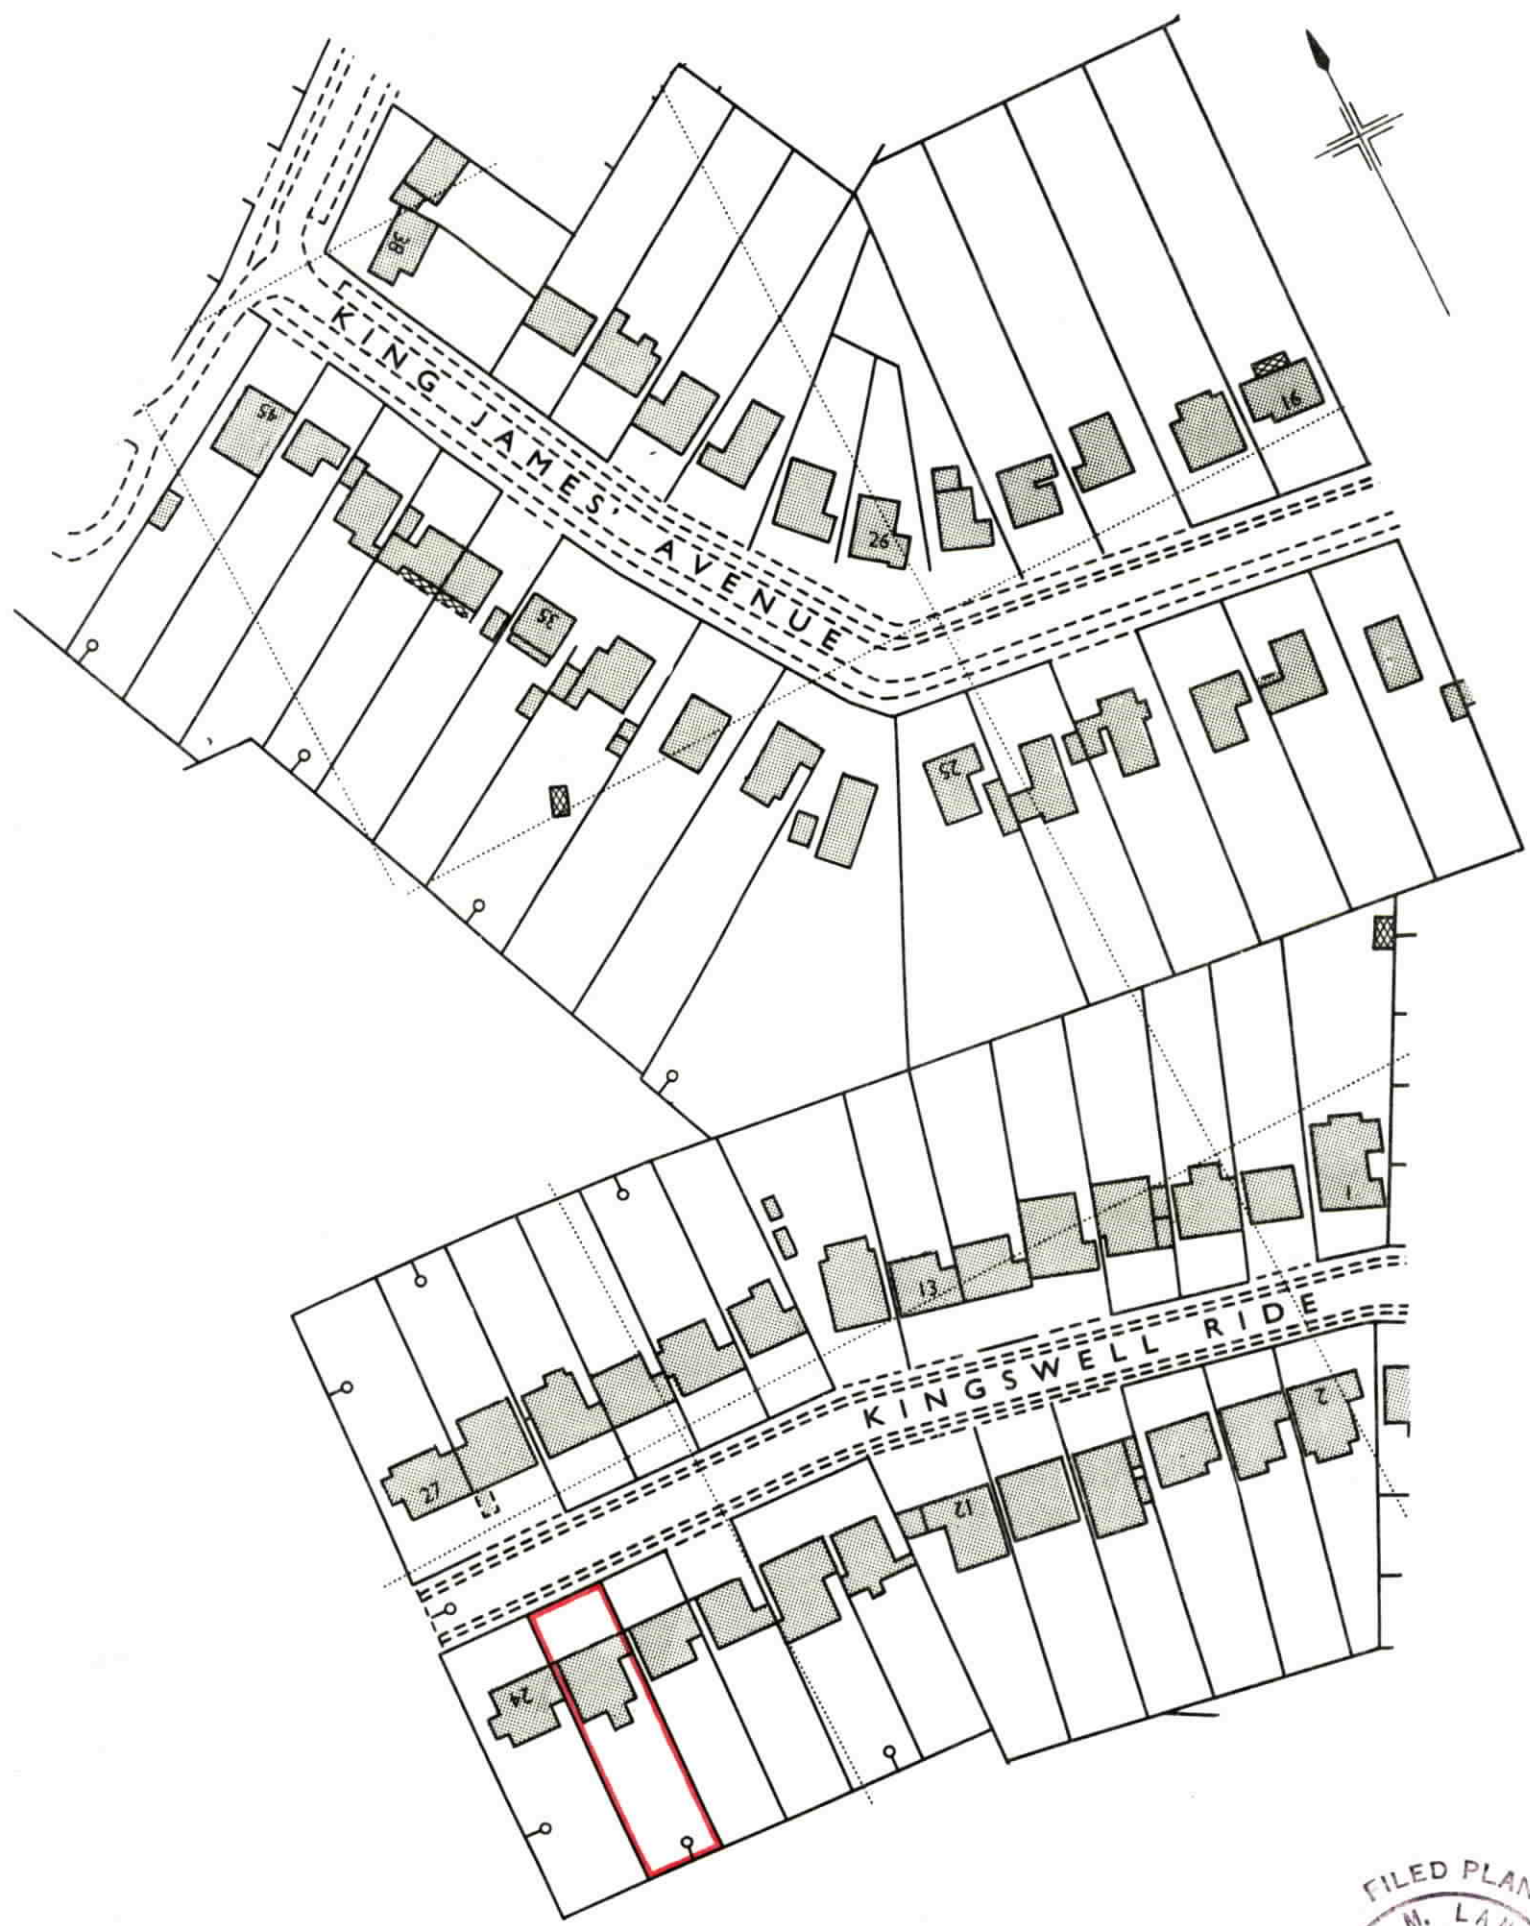

H.M. LAND REGISTRY		TITLE NUMBER	
		HD 98508	
ORDNANCE SURVEY PLAN REFERENCE	TL 3002	SECTION H	Scale 1/1250 Enlarged from 1/2500
COUNTY HERTFORDSHIRE	DISTRICT WELWYN HATFIELD	© Crown copyright 1975	
NORTHAW PARISH			

This is a copy of the title plan on 28 APR 2017 at 14:25:20. This copy does not take account of any application made after that time even if still pending in HM Land Registry when this copy was issued.

HM Land Registry endeavours to maintain high quality and scale accuracy of title plan images. The quality and accuracy of any print will depend on your printer, your computer and its print settings. This title plan shows the general position, not the exact line, of the boundaries. It may be subject to distortions in scale. Measurements scaled from this plan may not match measurements between the same points on the ground.