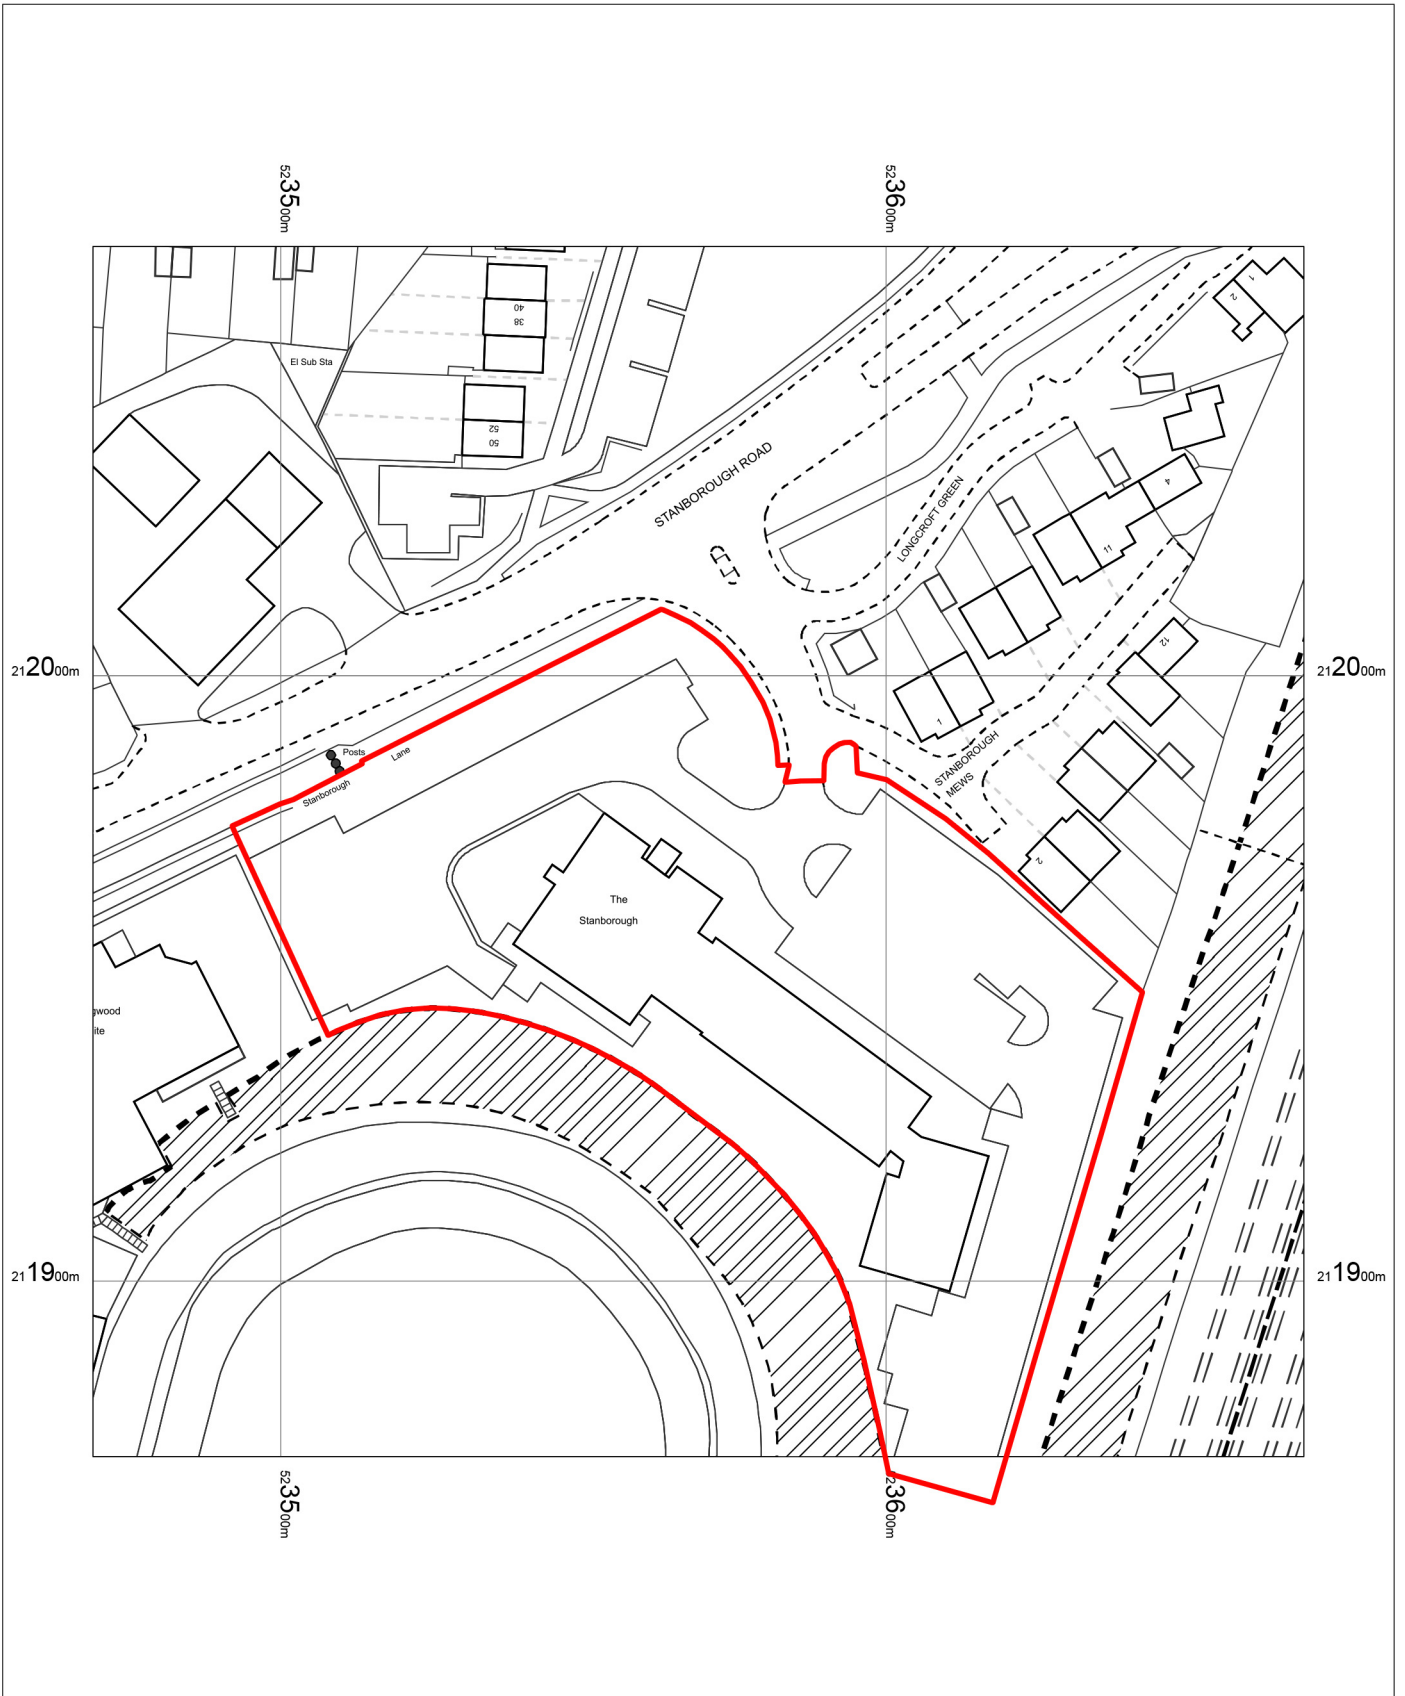

The Stanborough, Beefeater Magpie

Stanborough Road
Welwyn Garden City
Hertfordshire
AL8 6DQ

OS MasterMap 1250/2500/10000 scale
16 December 2014, ID: BW1-00386766
maps.blackwell.co.uk

1:1250 scale print at A4, Centre: 523569 E, 211971 N

©Crown Copyright Ordnance Survey. Licence no.
100041040

BLACKWELL'S
www.blackwellmapping.co.uk

TEL: 0113 245 2623
comments@maps.blackwell.co.uk