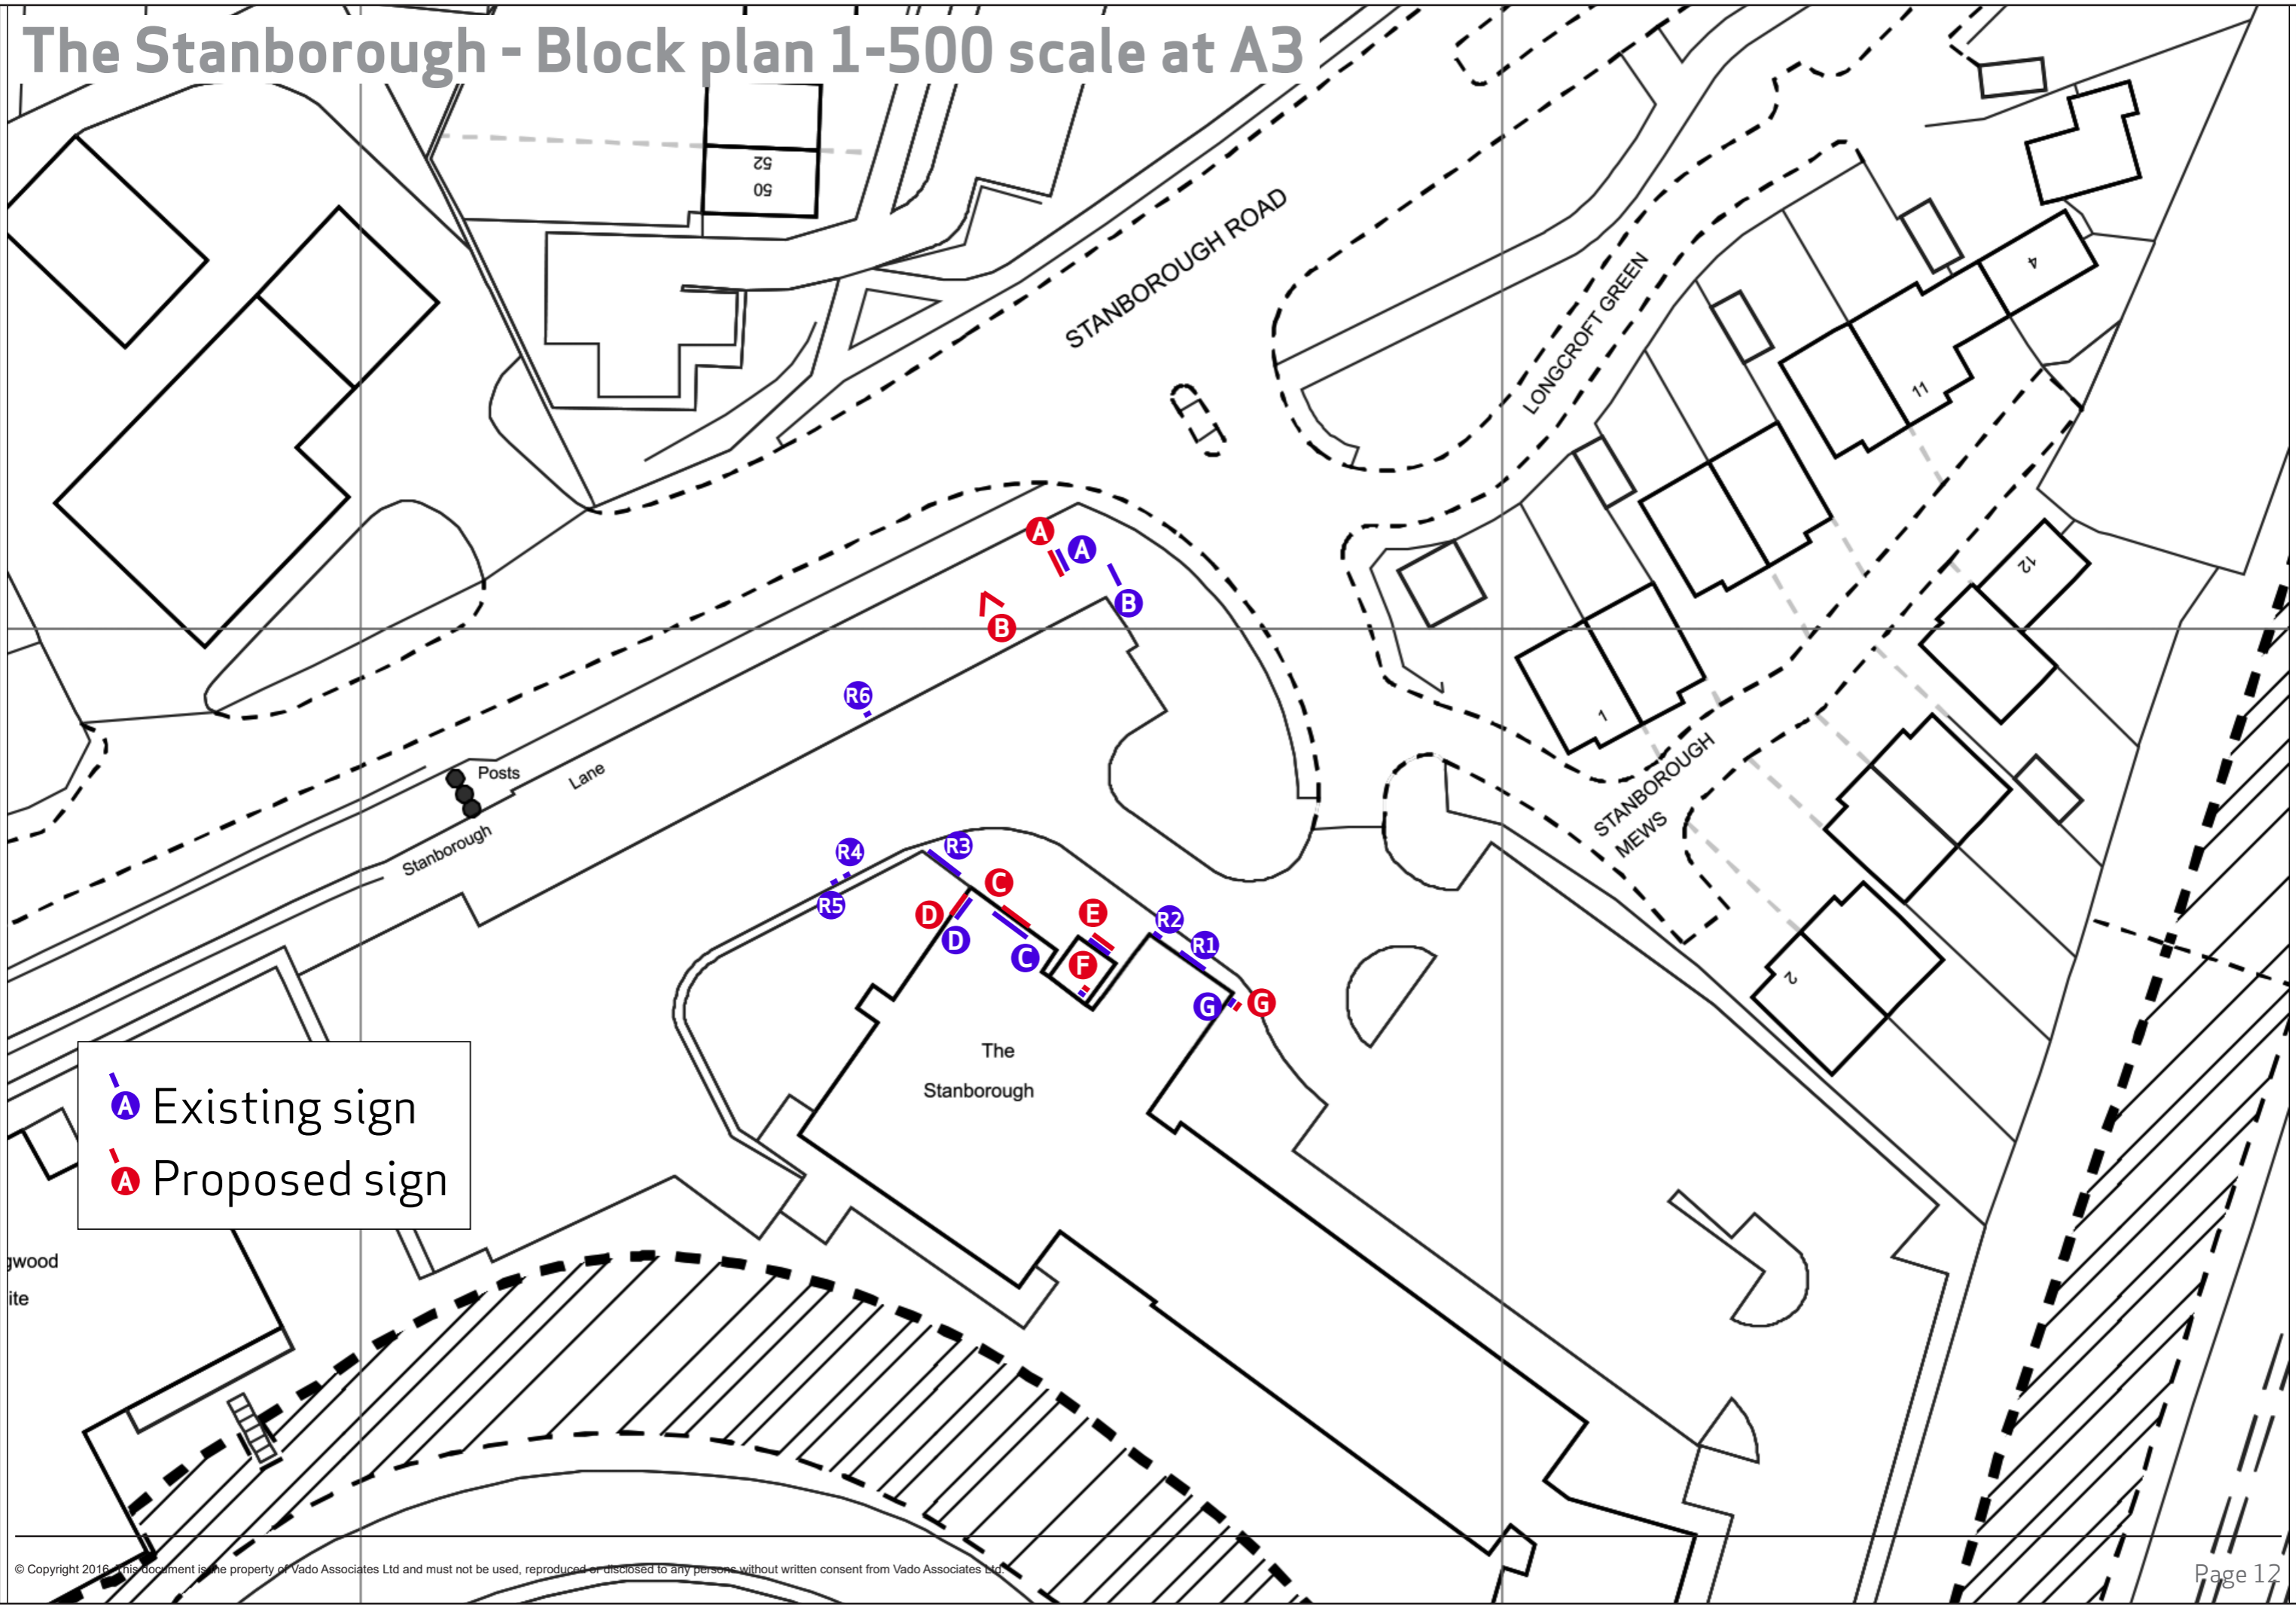

The Stanborough - Block plan 1-500 scale at A3

 Existing sign

 Proposed sign