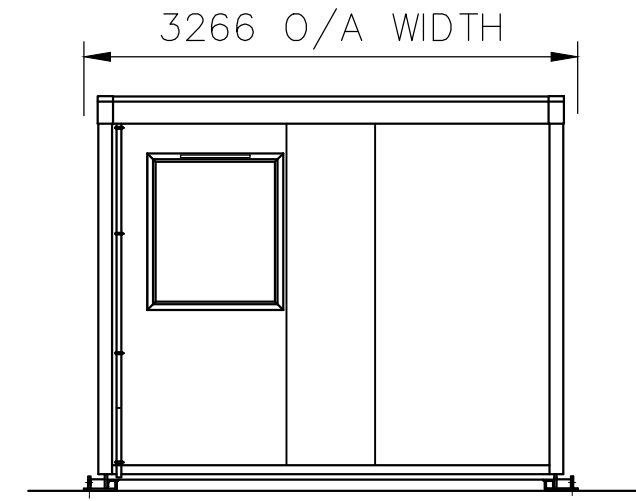

REAR ELEVATION

END ELEVATION

FRONT ELEVATION

END ELEVATION

PLAN

**Eisai Ltd - Solus Building  
0719 to be removed**  
at Mosquito Way,  
Hatfield, AL10 9SN

Date: 01.08. 2023

Scale : 1:50 @ A3