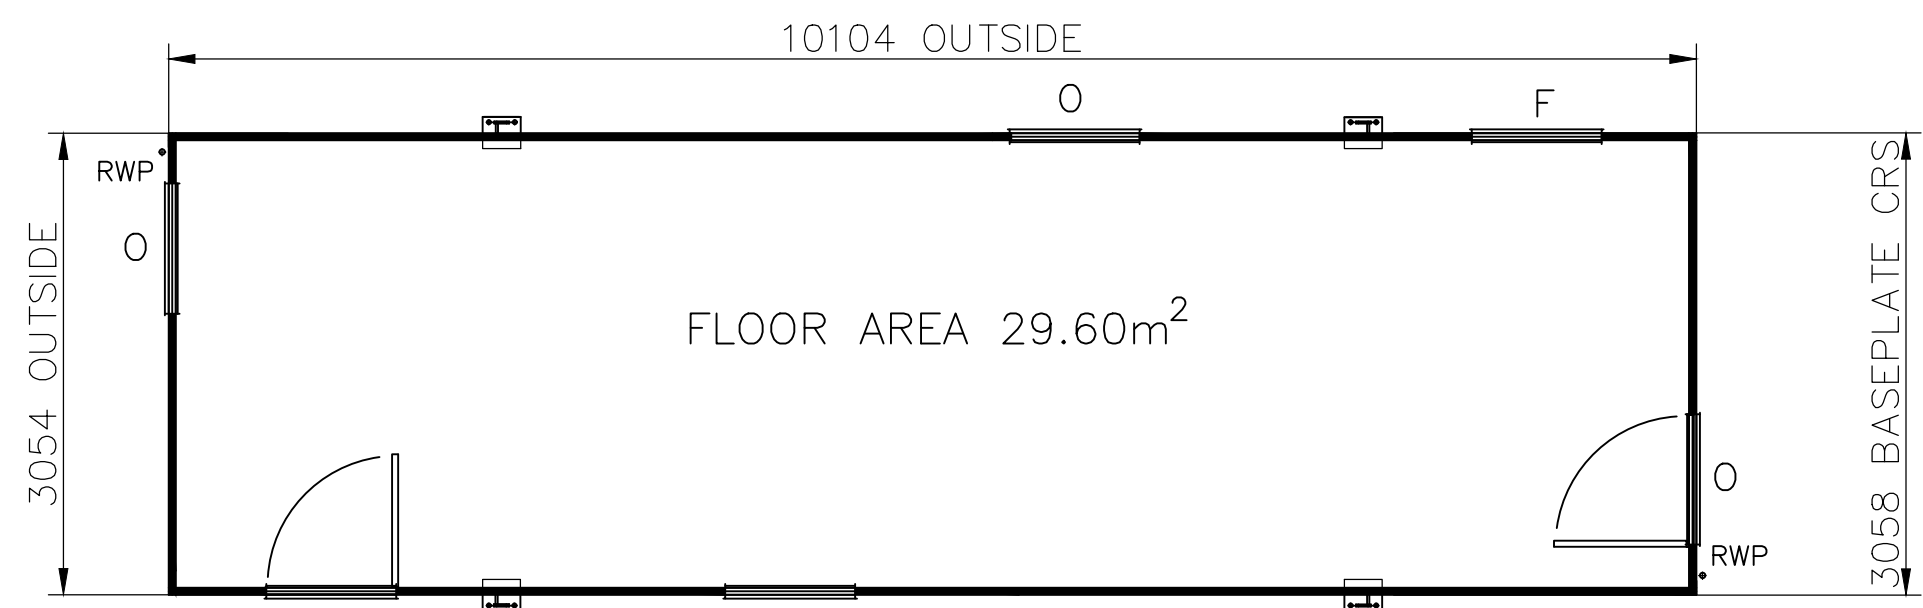

REAR ELEVATION

END ELEVATION

FRONT ELEVATION

END ELEVATION

PLAN

**Eisai Ltd - Solus Building  
0719 to be removed**  
at Mosquito Way,  
Hatfield, AL10 9SN

Date: 01.08. 2023

Scale : 1:50 @ A3

Dwg No: 03KT