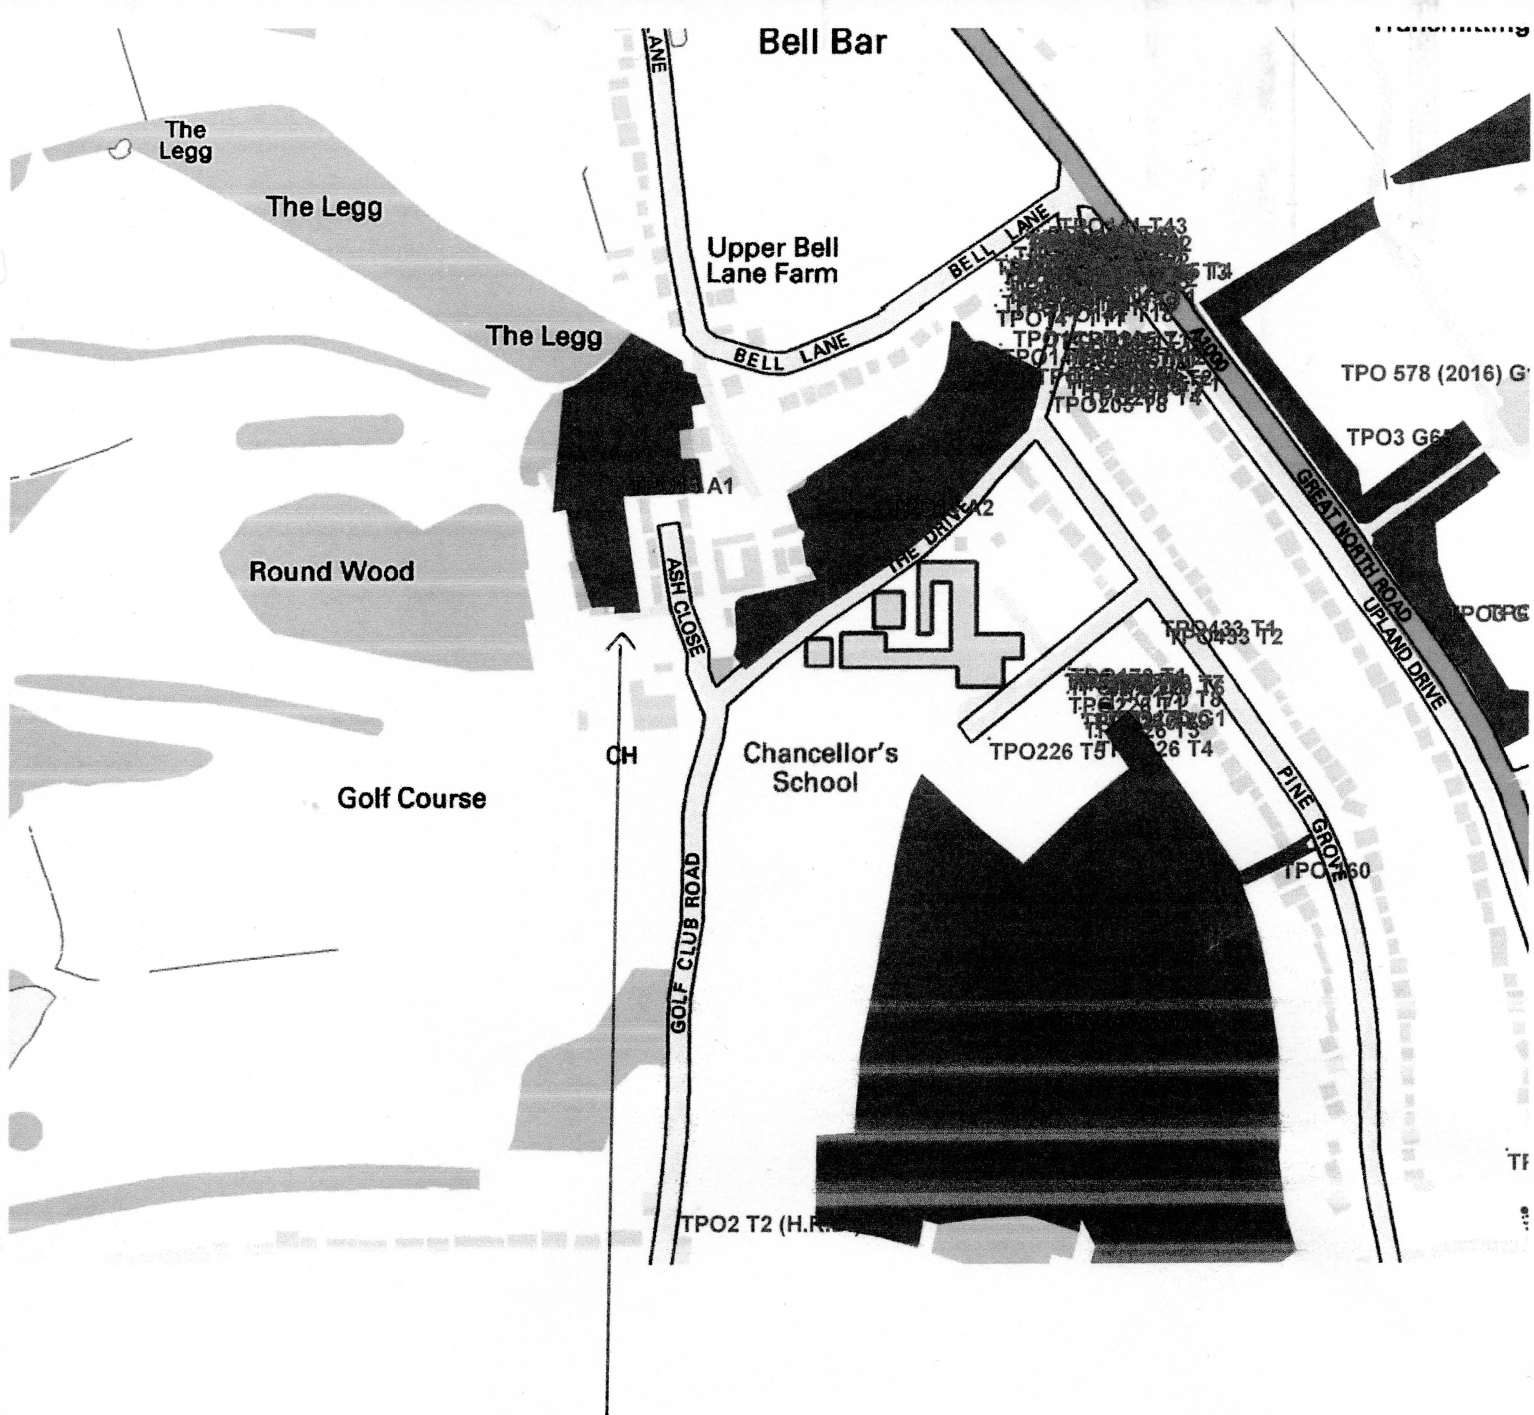

broodmans park

- Layers Panel
- Bing Aerial with labels
 - Treeupdate_Trees
 - Trees_Groups
 - Tree Preservation Orders
 - Tree Belt
 - Conservation Woodland
 - Herts Highways Land
 - Estate Management Scheme
 - WARD
 - Planning Constraints
 - vector/local
 - Gazetteer
 - MasterMap
 - boundaryline
 - cartographic/symbol
 - cartographic/text
 - topographic/area
 - topographic/line
 - topographic/point

TPO 14 A1