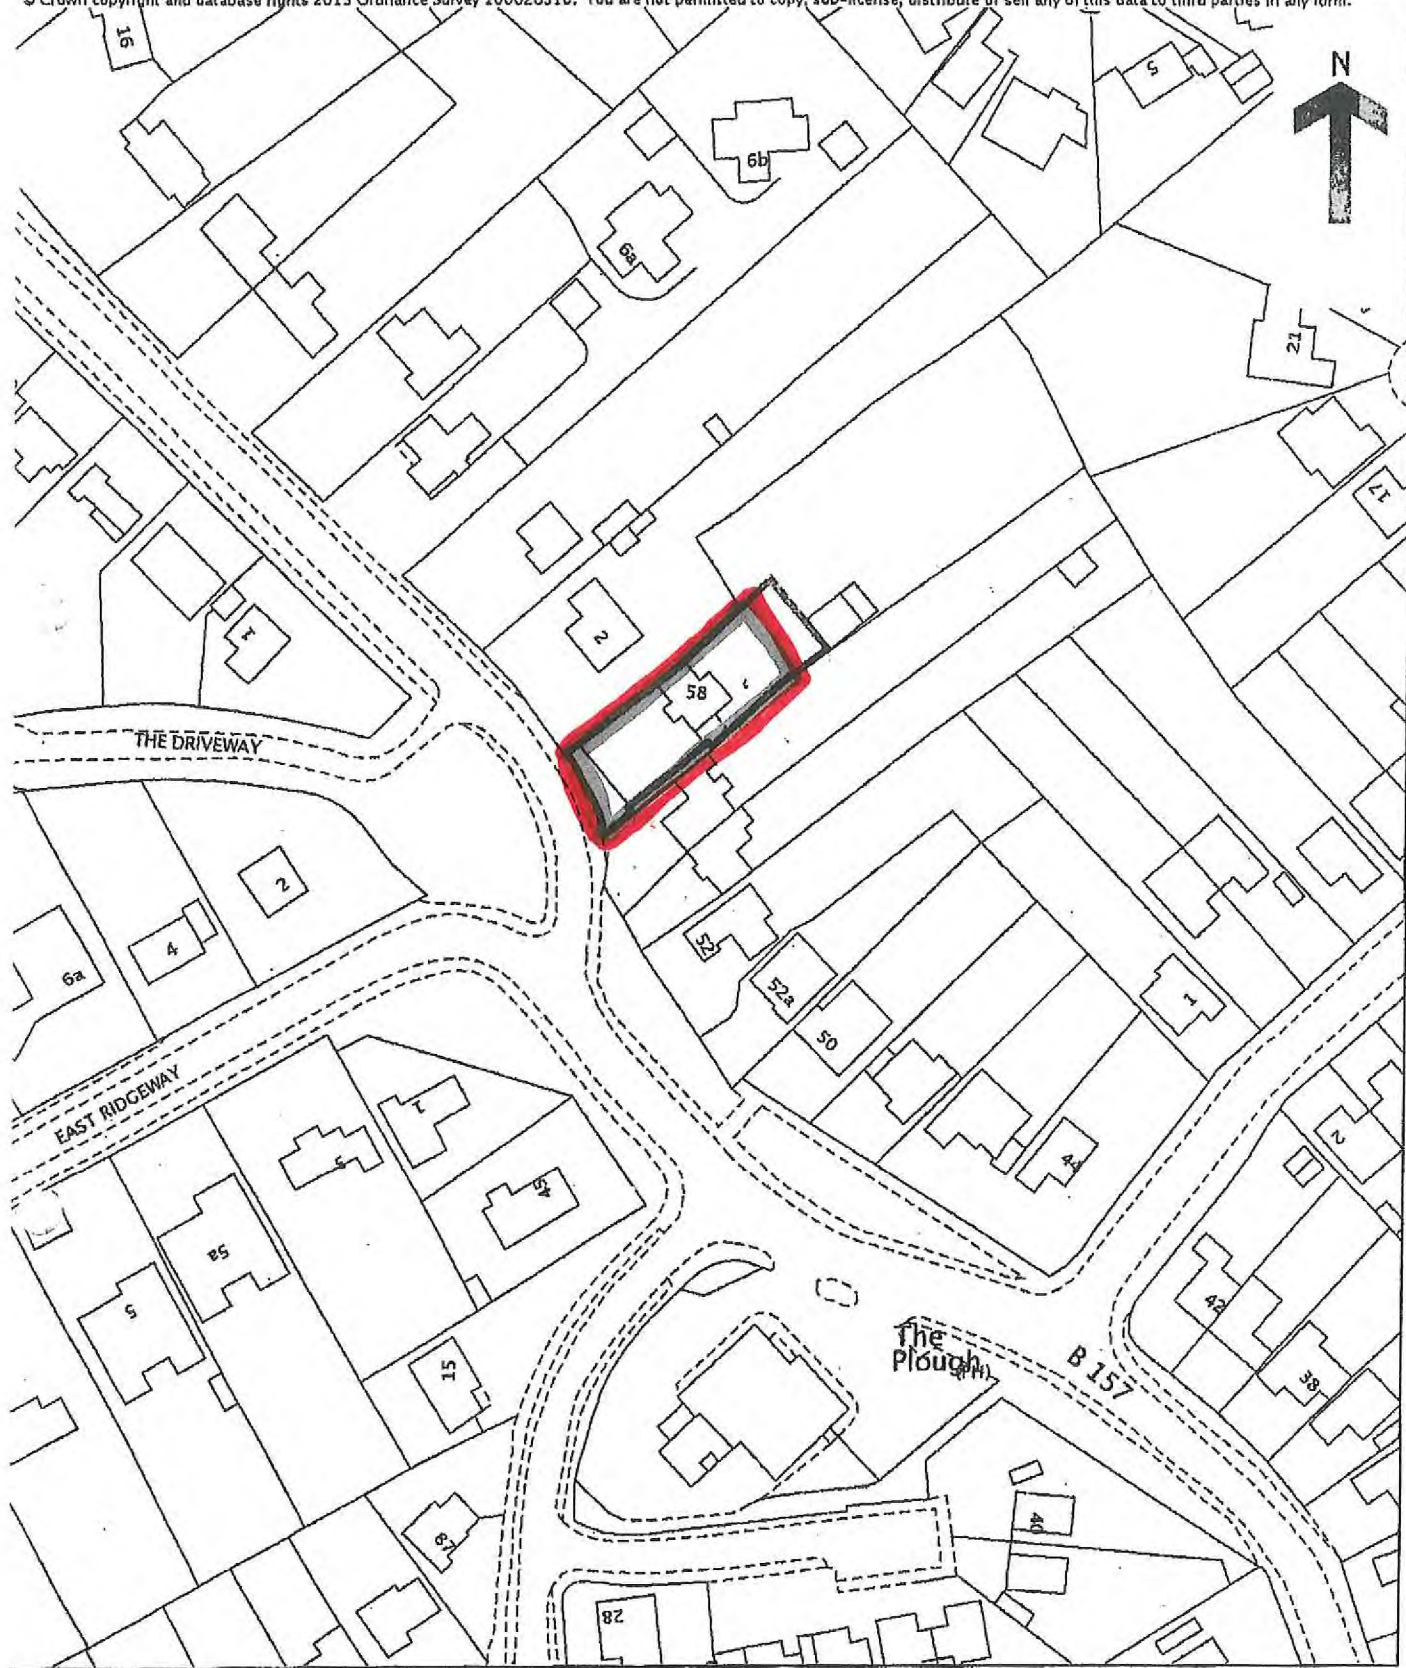

Official copy of
the plan

Ordnance Survey map reference TQ50033W
Scale 1:1250 enlarged from 1:2500
Administrative area Hertfordshire : Welwyn
Hatfield

© Crown copyright and database rights 2015 Ordnance Survey 100026316. You are not permitted to copy, sub-license, distribute or sell any of this data to third parties in any form.

SITE LOCATION PLAN 1:1250 A4

This official copy is incomplete without the preceding notes page.