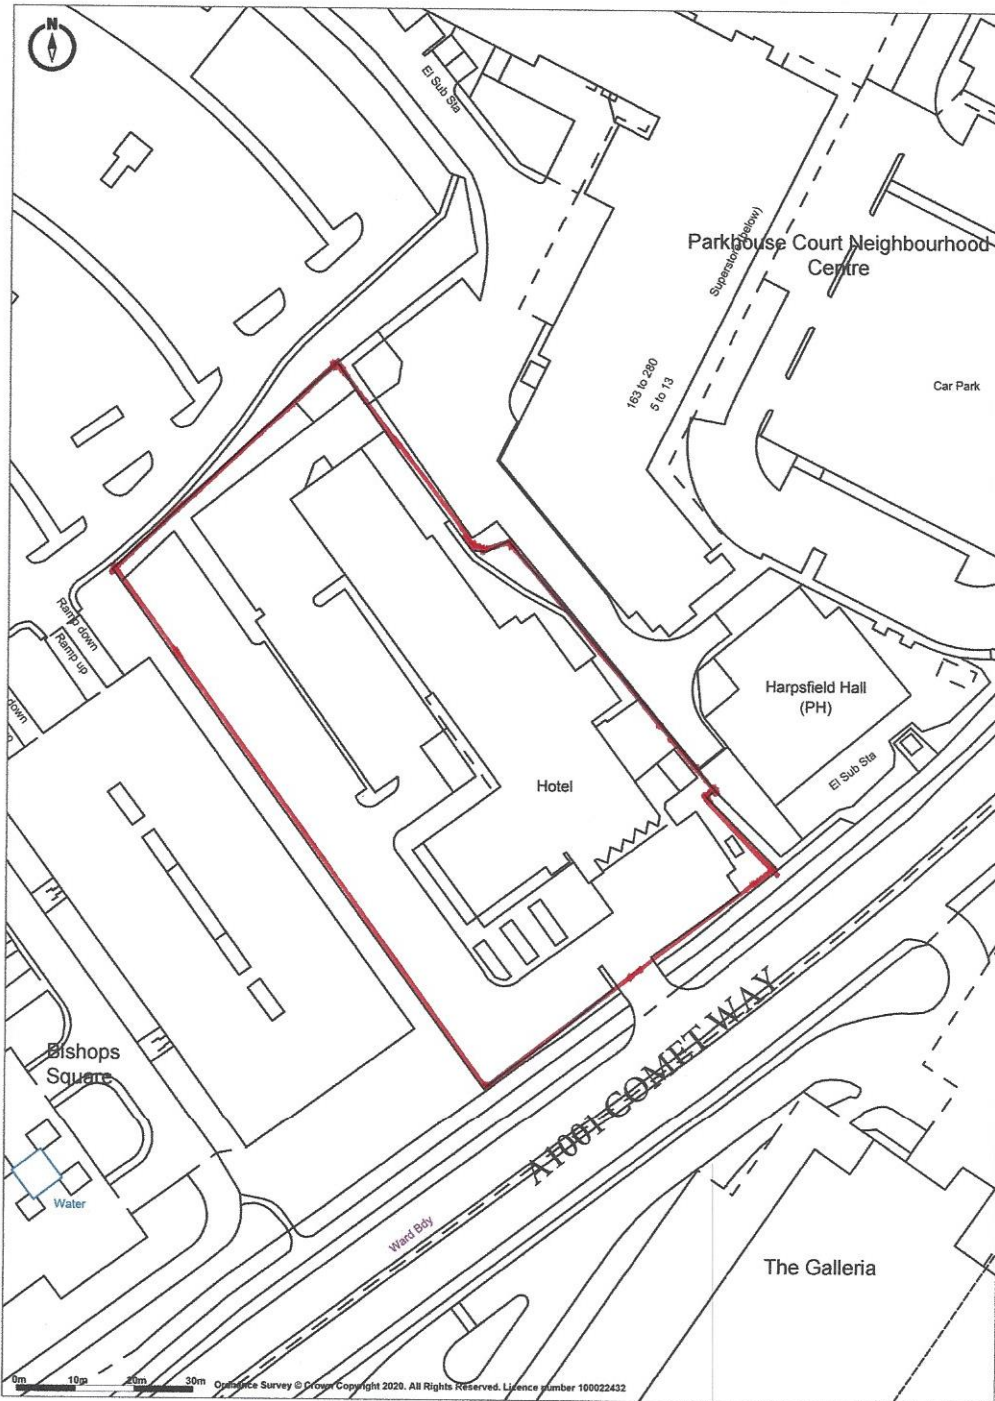

BEALES HOTEL, COMET WAY. HATFIELD AL10 9NG

Promapv2

LANDMARK INFORMATION

Ordnance Survey Crown Copyright 2020. All rights reserved.
Licence number 100022432.

Plotted Scale - 1:1250. Paper Size - A4

SMB

TOWN PLANNING LTD

T: 0145 3522 8870 www.smbtownplanning.co.uk