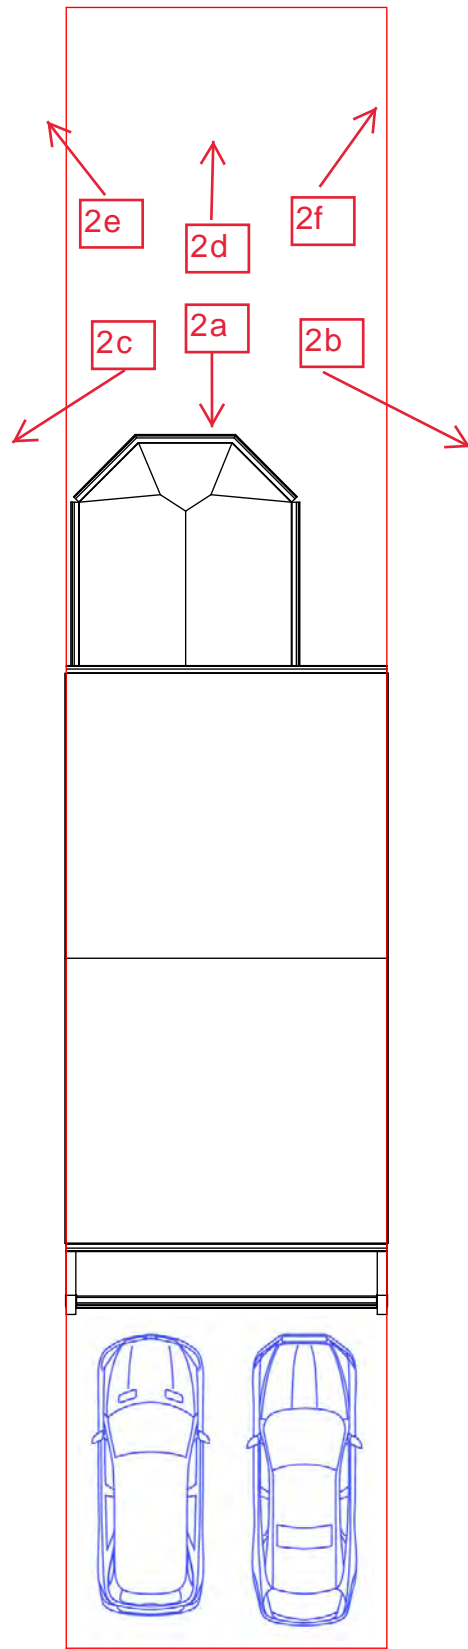

Site Photos position markup

Application : Garage conversion, Internal Alterations & Single Storey Rear Extension

Client : SVPK Maddipati  
Address: 118 Campion Rd, Hatfield AL10 9FT

Detail: Site Photos

Drawn by: SCALEUPPLANS Date: 27/09/2022 6:23:37 AM

Scale:- No scale Dwg No: 6

**S** Scale-Up Plans