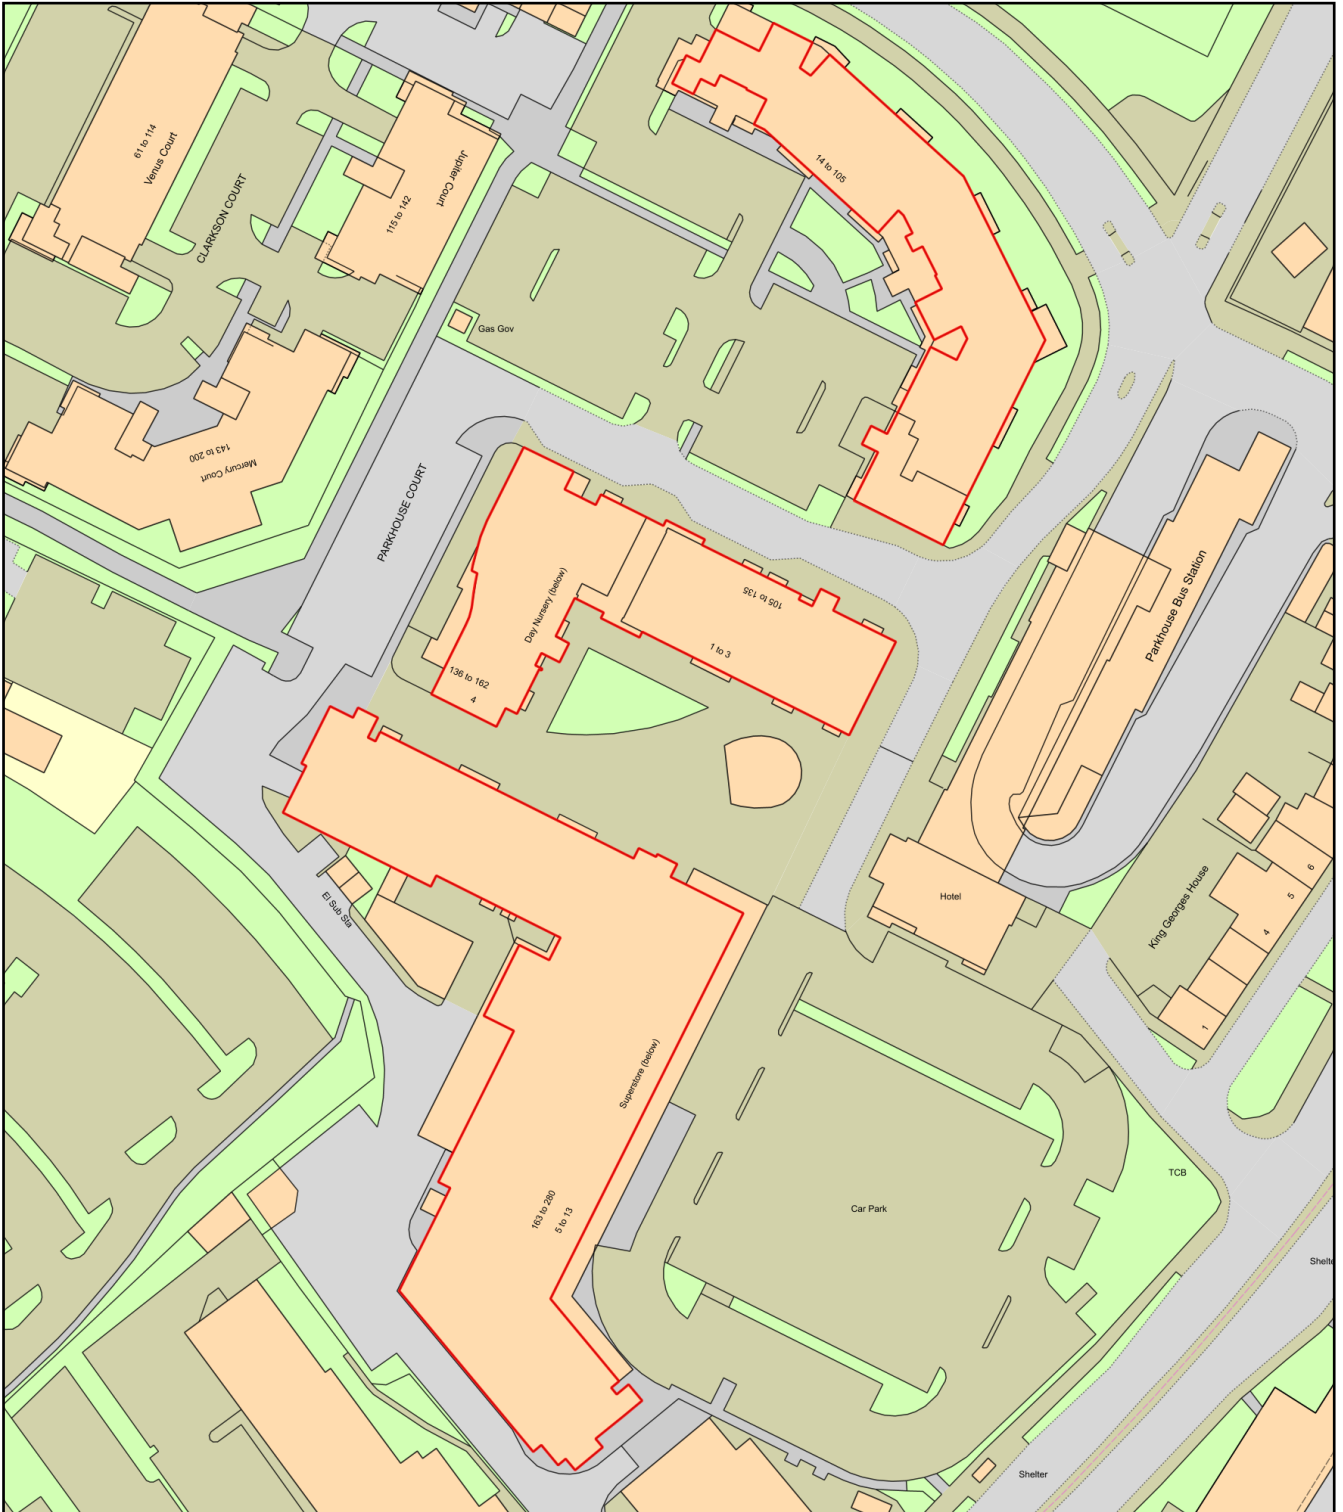

# Location Plan

Plan Produced for: Alu-fix Facades Limited

Date Produced: 24 Mar 2023

Plan Reference Number: TQRQM23083130413495

Scale: 1:1250 @ A4