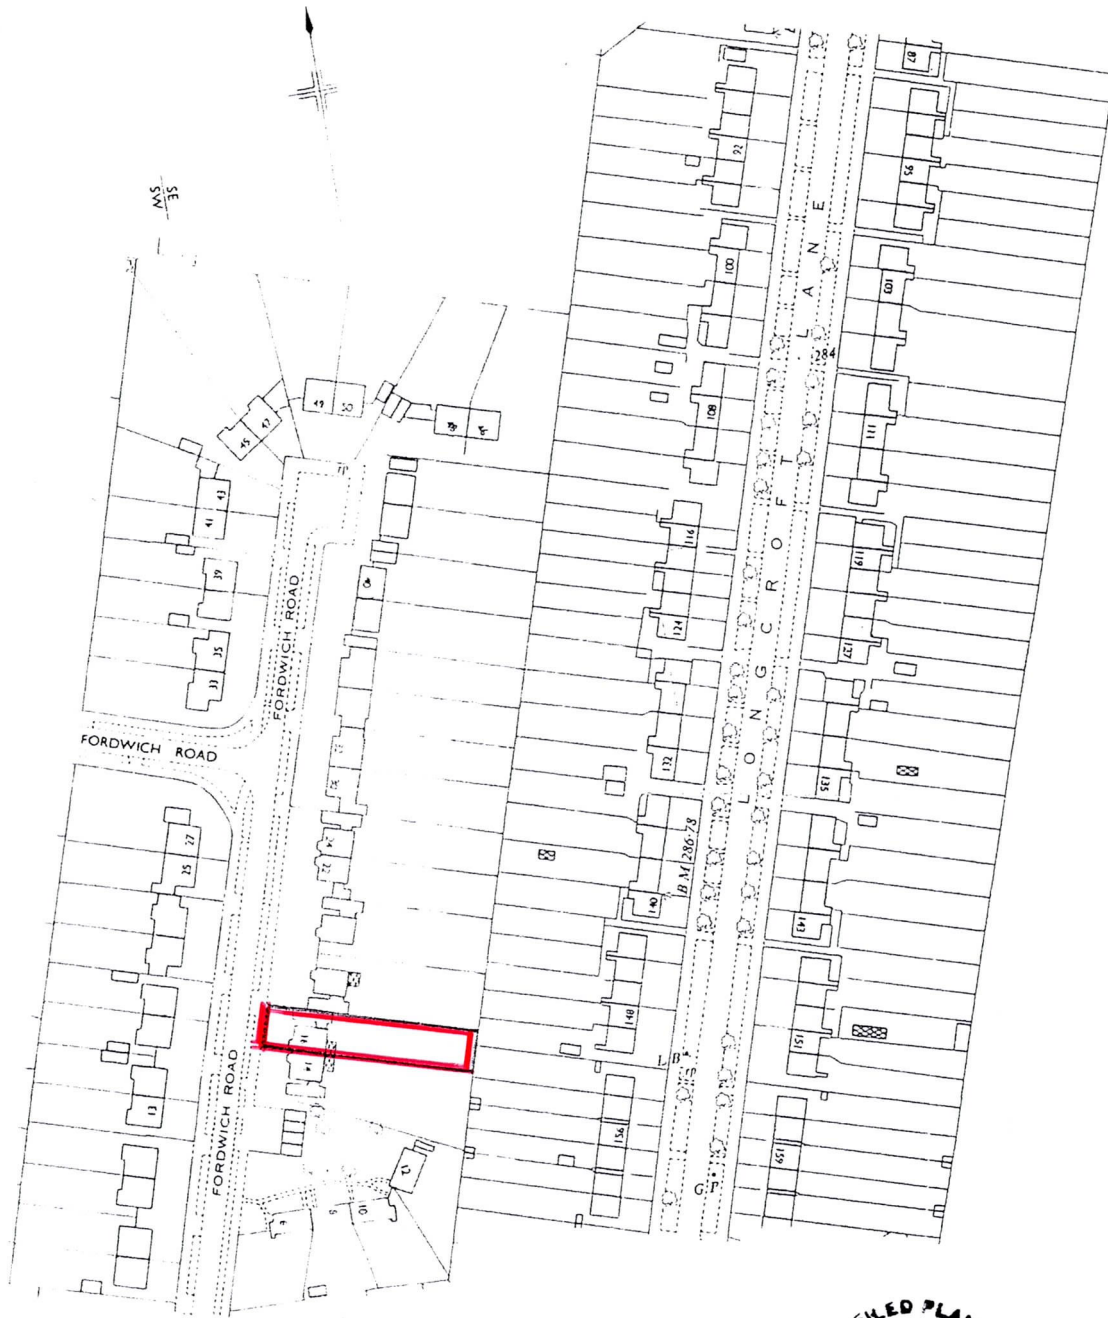

H.M. LAND REGISTRY		TITLE NUMBER	
		<b>HD321571</b>	
ORDNANCE SURVEY PLAN REFERENCE ©	TL 2312	SECTION F	Scale 1/1250
COUNTY HERTFORDSHIRE	DISTRICT WELWYN HATFIELD	© Crown copyright 1975	

This title plan shows the general position of the boundaries: it does not show the exact line of the boundaries. Measurements scaled from this plan may not match measurements between the same points on the ground. For more information see Land Registry Public Guide 7 - Title Plans.

This official copy shows the state of the title plan on 7 October 2004 at 8:53:54. It may be subject to distortions in scale.

Under s.67 of the Land Registration Act 2002, this copy is admissible in evidence to the same extent as the original.

Used on 7 October 2004.

Crown copyright. Produced by HMLR. Further reproduction in whole or part is prohibited without the prior written permission of Ordnance Survey. Licence Number GD272728.

This title is dealt with by the Stevenage District Land Registry.