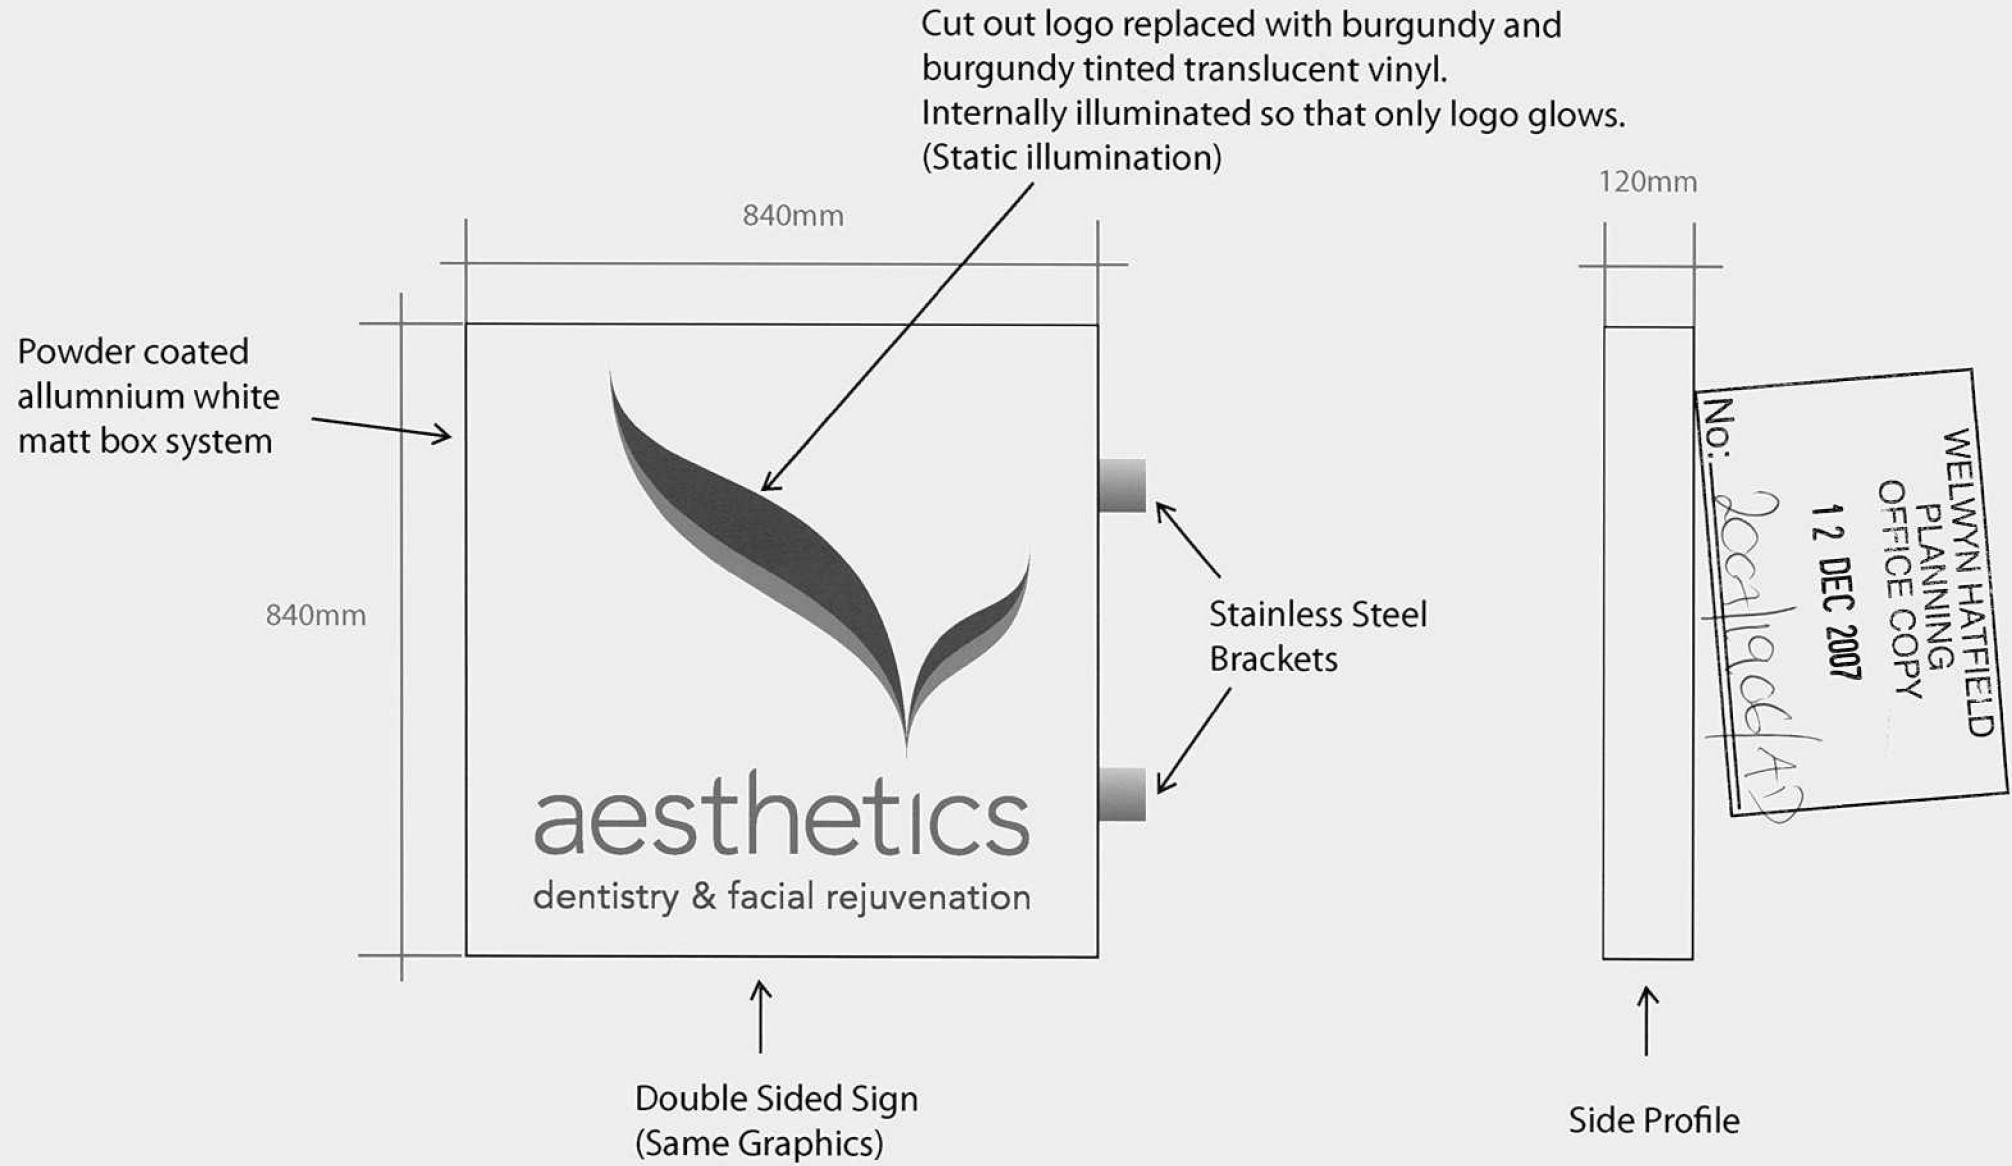

PROJECTING SIGN MATERIALS AND ILLUMINATION

WELWYN HATFIELD
PLANNING
OFFICE COPY

12 DEC 2007

No:

2007/1906/AD

SHOP FASCIA AND PROJECTING SIGNAGE - PHOTOMONTAGE