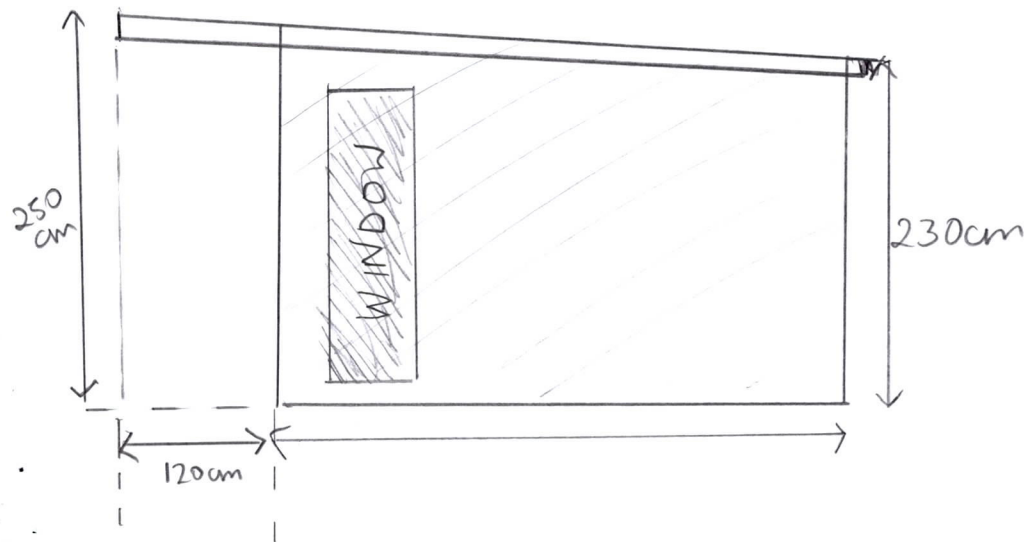

1cm : 50cm

④ SIDE ELEVATION

- overhang PENTROOF (120cm)

MAX HEIGHT 230cm FRONT

MAX HEIGHT 230cm BACK

⑤ SIDE ELEVATION

AS ABOVE