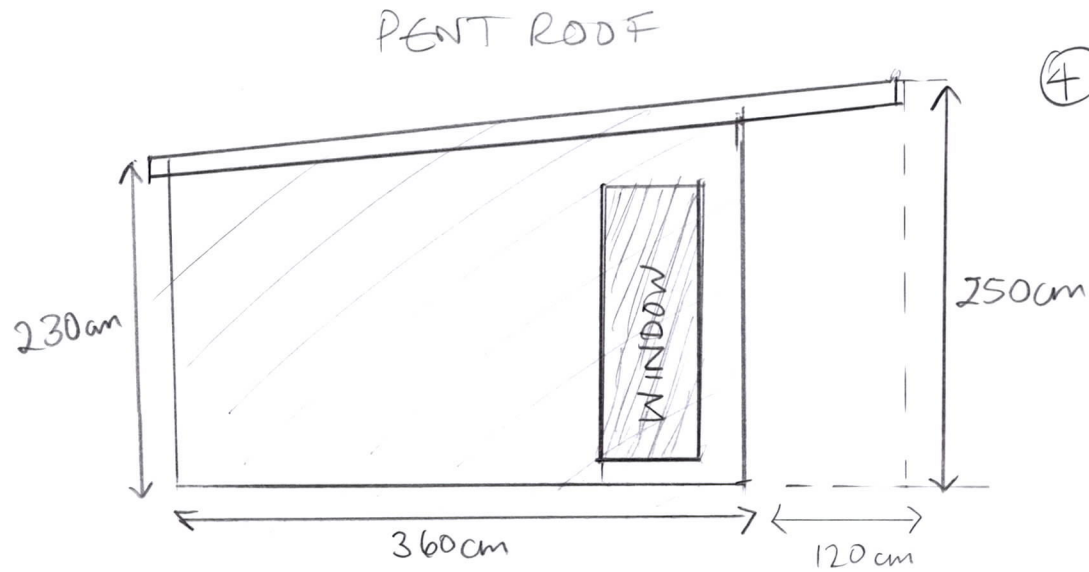

1cm : 50cm

④ SIDE ELEVATION

- overhang PENTROOF (120cm)

MAX HEIGHT 230cm FRONT

MAX HEIGHT 230cm BACK

⑤ SIDE ELEVATION

AS ABOVE