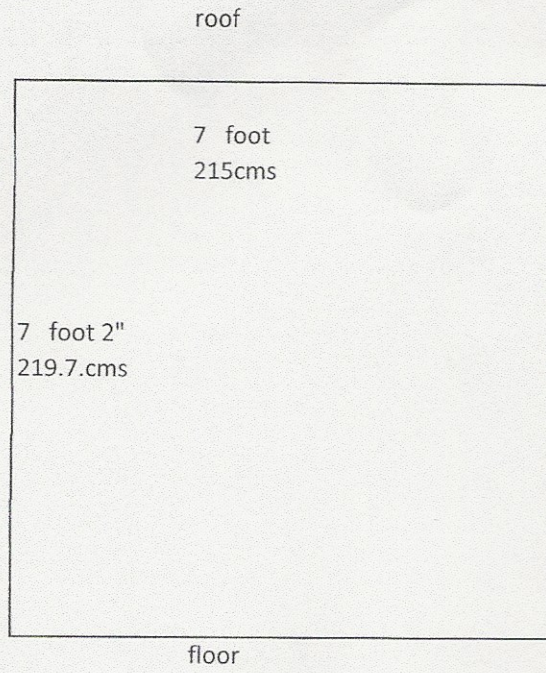

Old Shed elevation

Form 3

NORTH

+
~~WEST~~

SIDES

NO DOORS
OR WINDOWS

scale 1:50