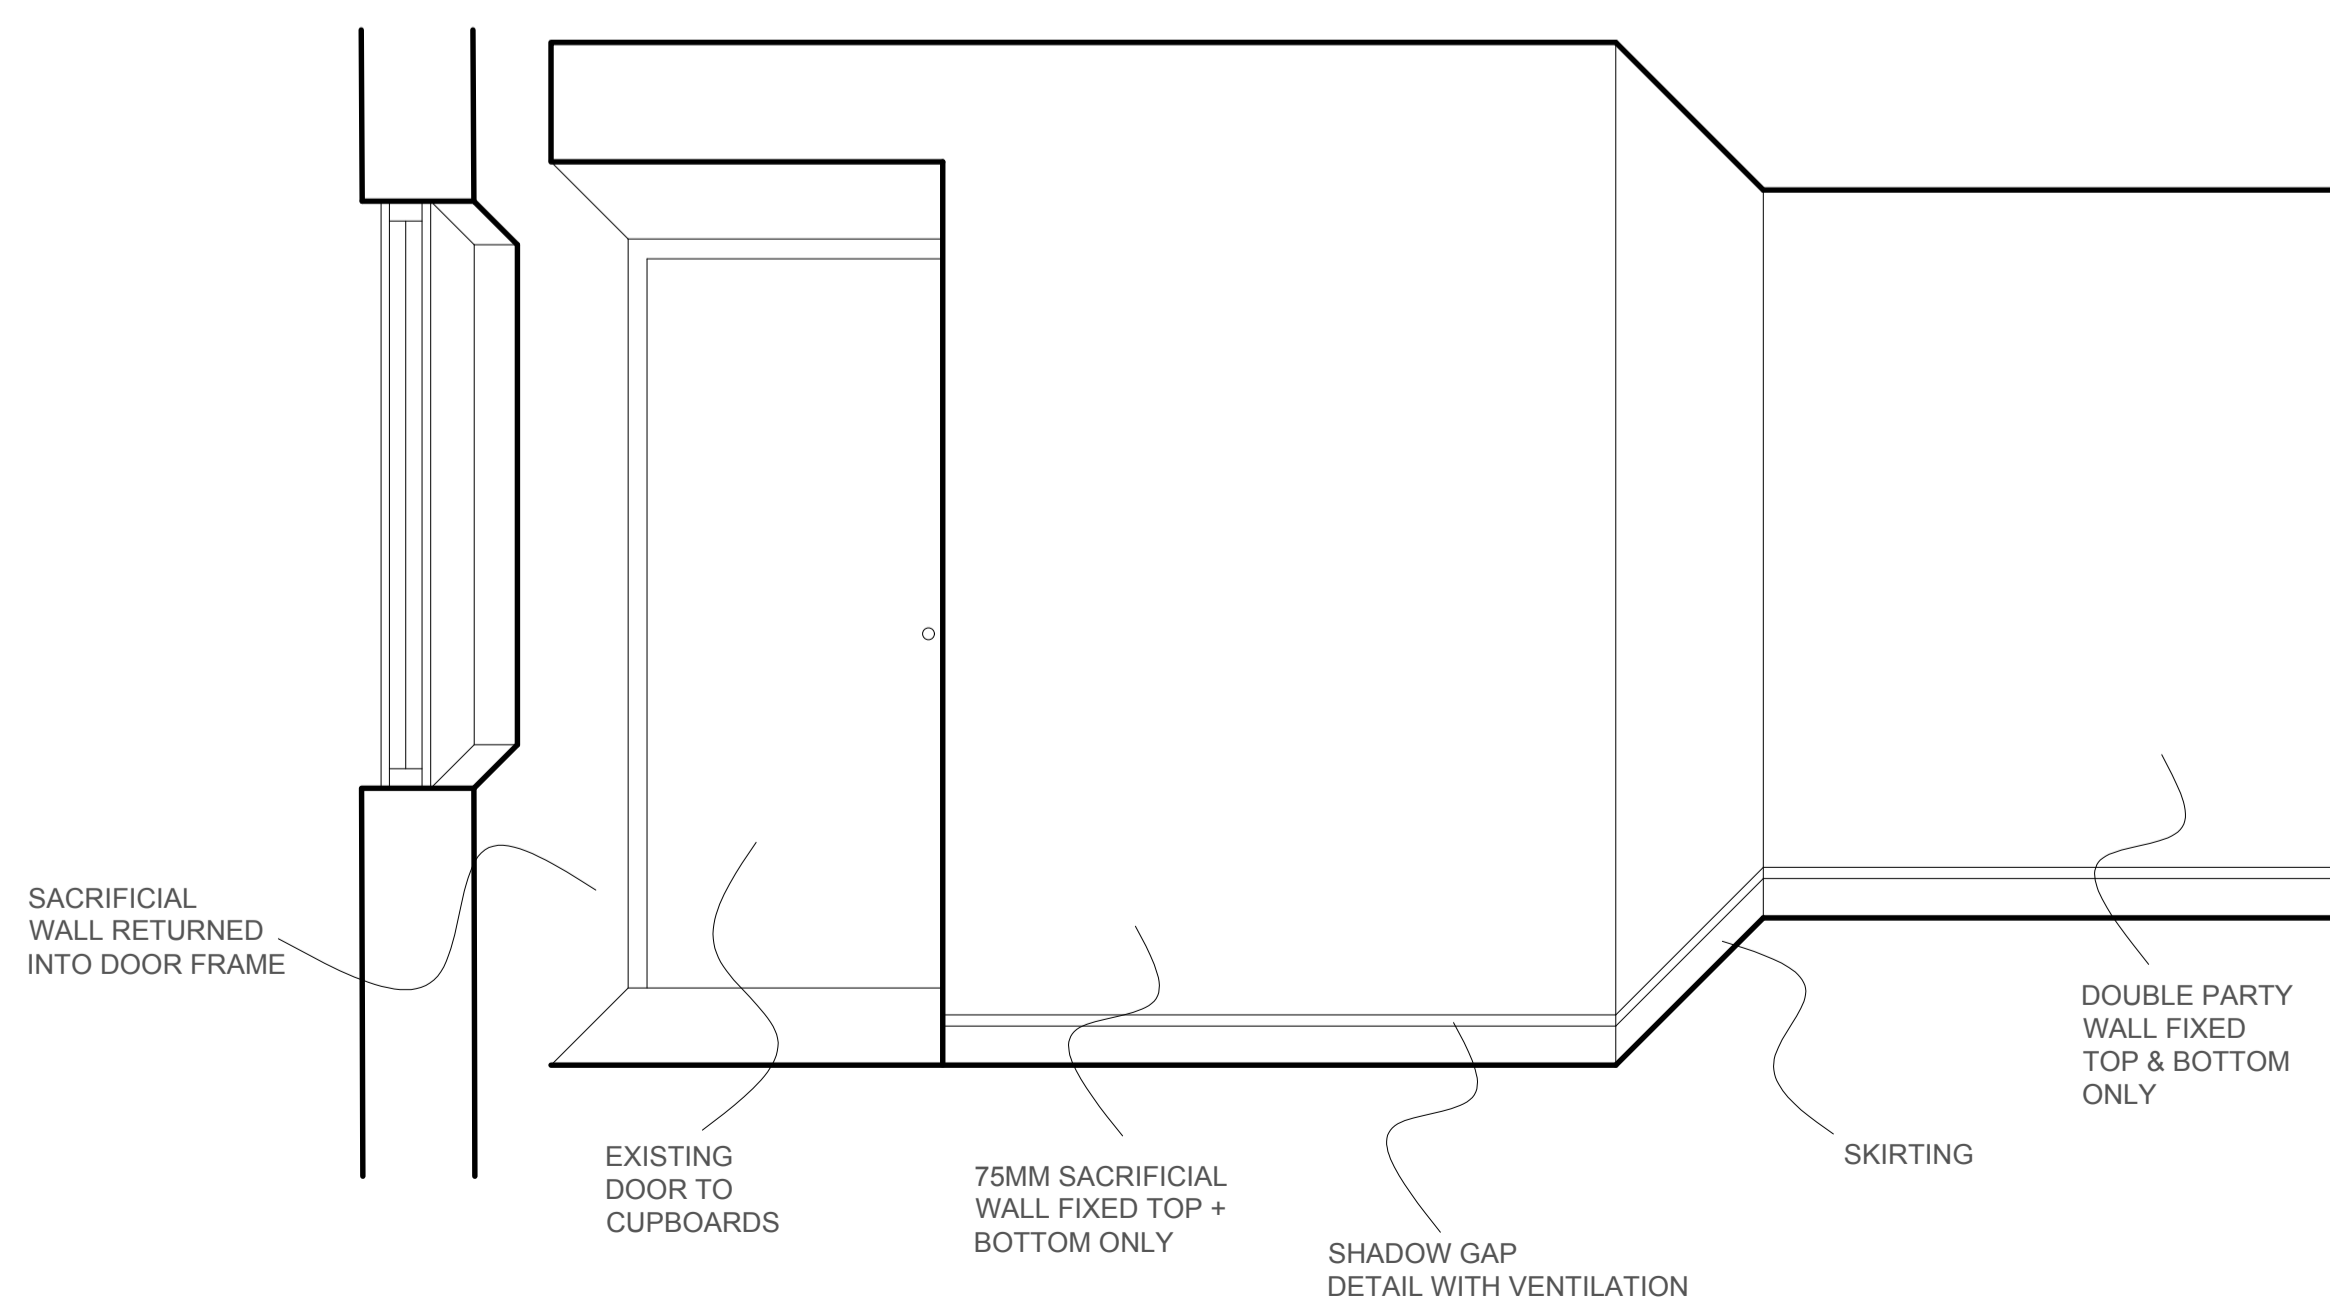

SKETCH WALL PLAN - NOT TO SCALE

LAYOUT PLAN

SKETCH ELEVATION - NOT TO SCALE

A PARTY WALL RELOCATED 12.02.20

No	REVISION	DATE

Hog Group
Humphrey's Barn, Green Man Road
Magdalen Laver, Ongar
Essex, CM5 0ER

CLIENT

PROJECT

1.3&5 PARK STREET
OLD HATFIELD, AL9 5AT

PROPOSED
1st FLOOR
WALL DETAIL

SCALE	NTS	DRAWN

DATE	05.02.20	APPROVED

FILE REF 200212 1ST FLOOR WALL.dwg

DATE PLOTTED

PLOT No

JOB NO.	DRAWING NO.	REVISION

SP_00_01 A

delivering your vision

Hog Group
Humphrey's Barn, Green Man Road
Magdalen Laver, Ongar
Essex, CM5 0ER