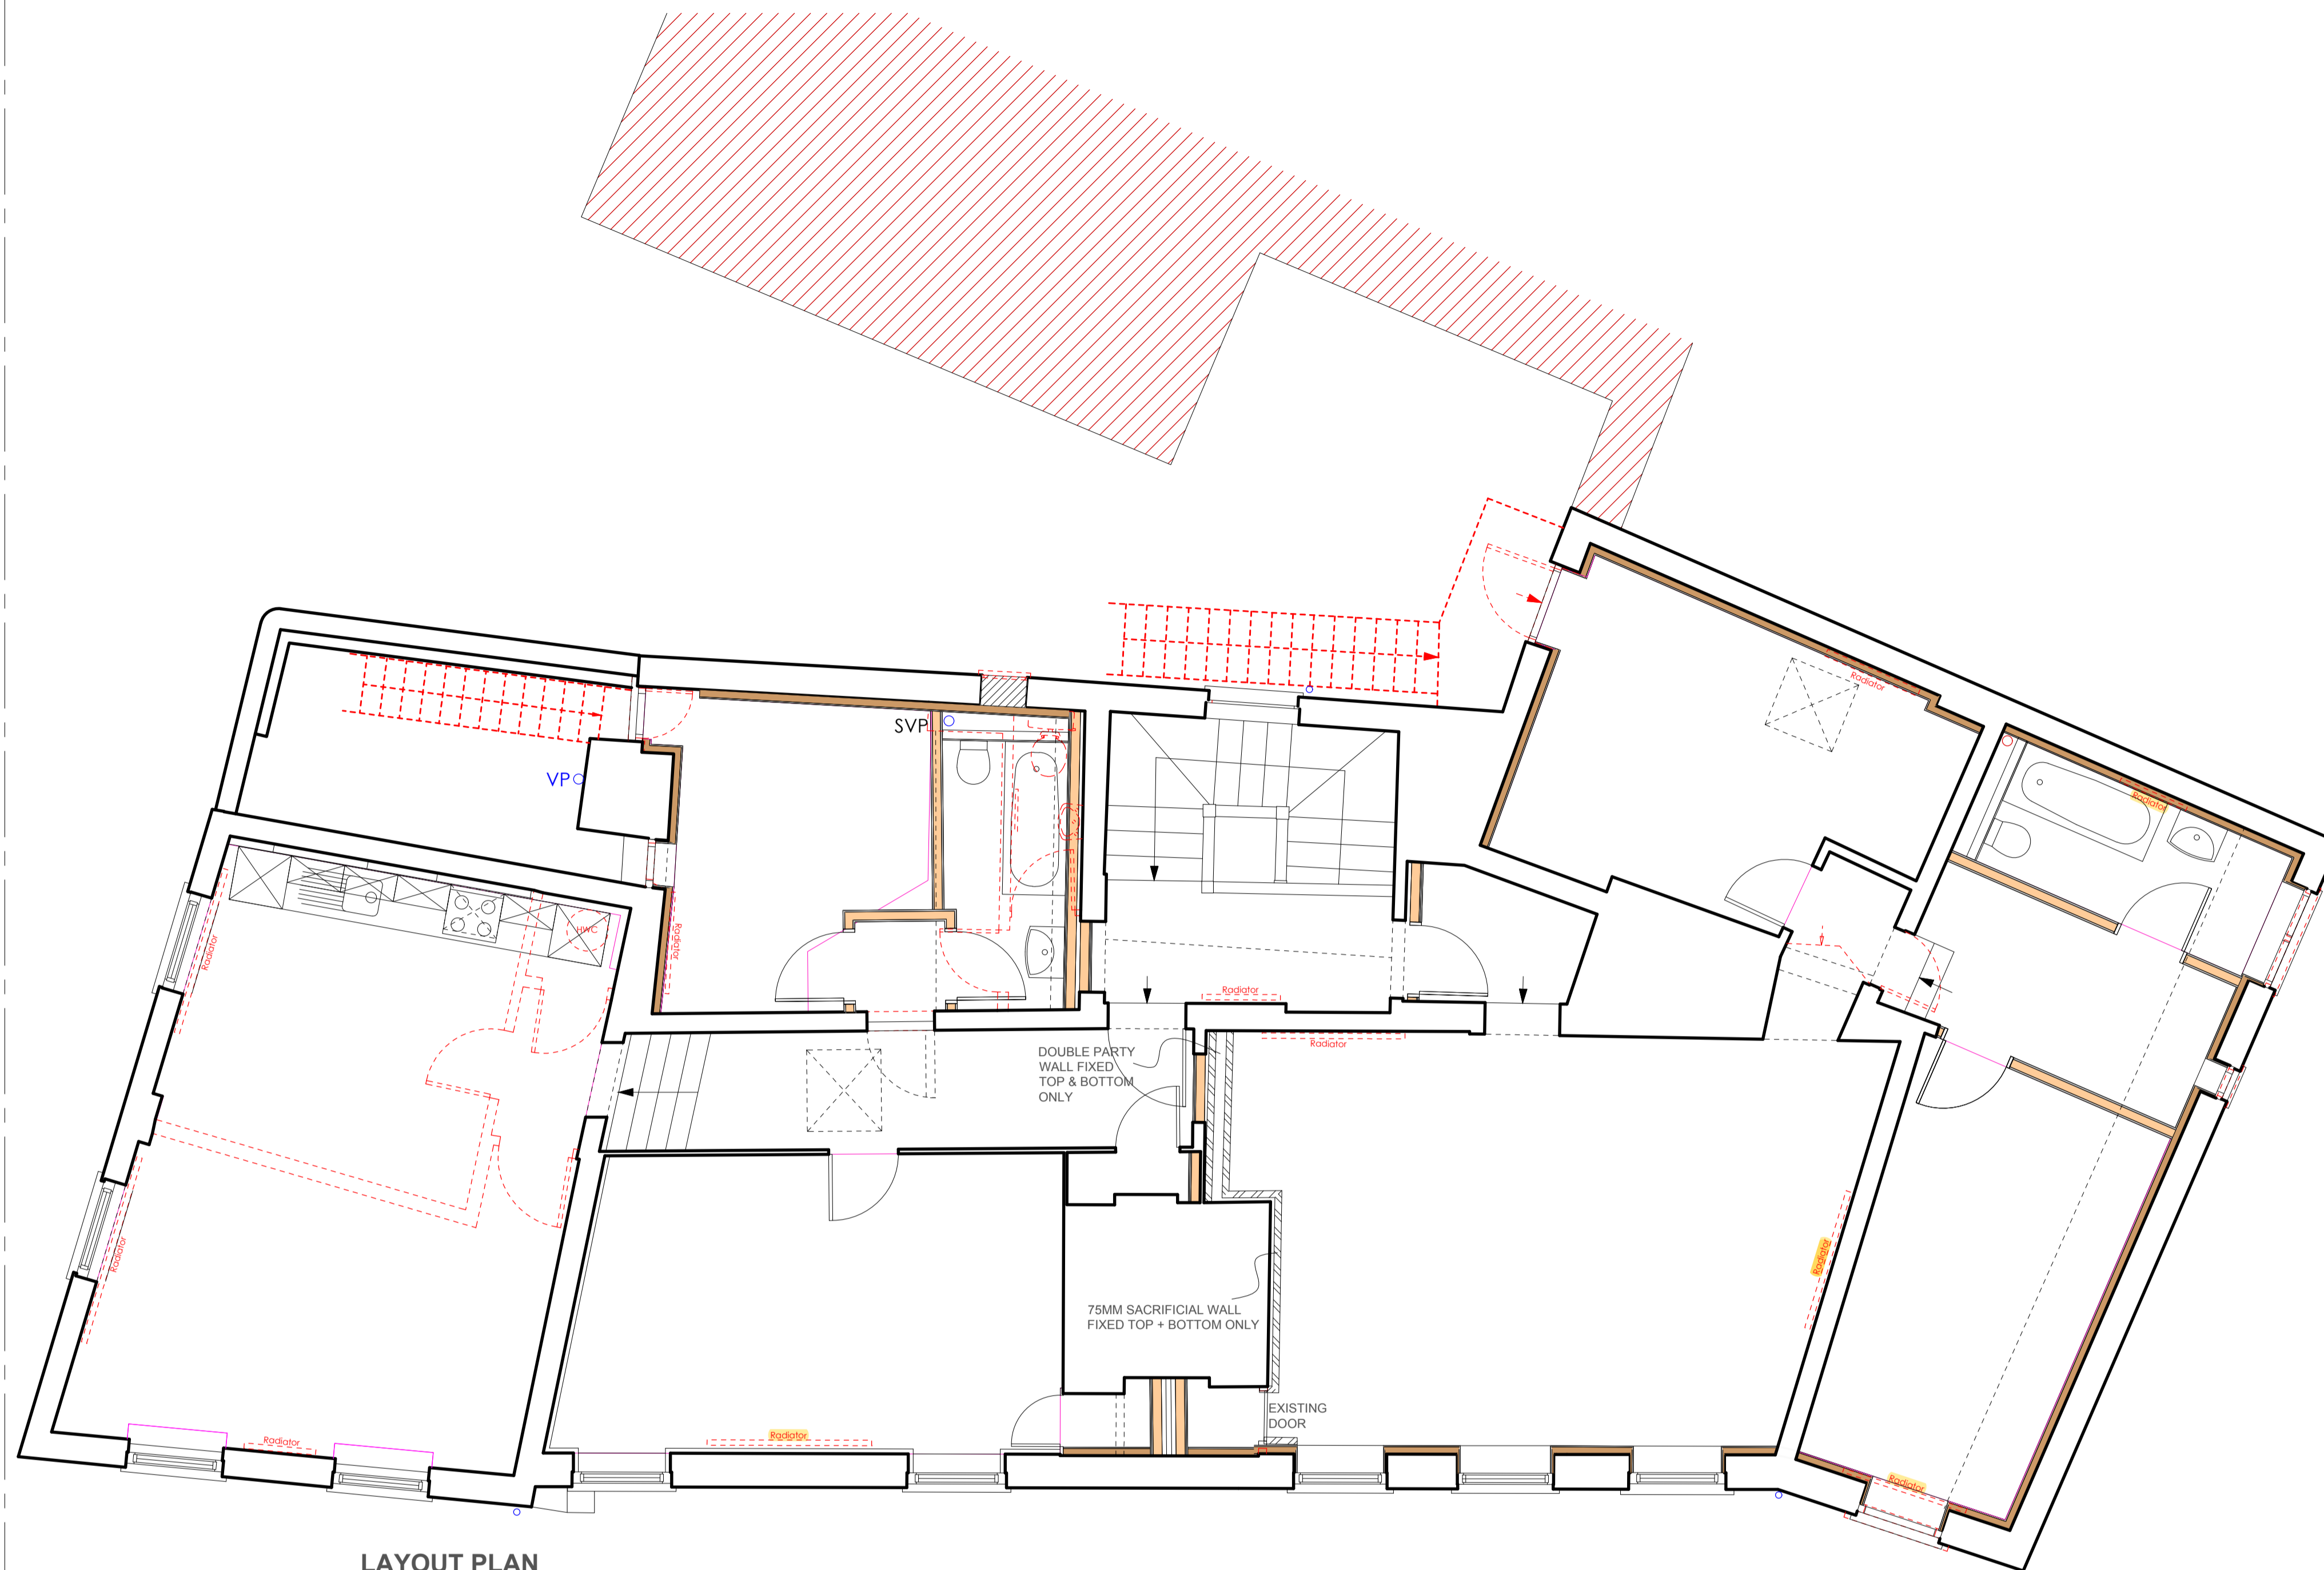

SKETCH WALL PLAN - NOT TO SCALE

LAYOUT PLAN

SKETCH ELEVATION - NOT TO SCALE

A PARTY WALL RELOCATED 12.02.20

No	REVISION	DATE

Hog Group
Humphrey's Barn, Green Man Road
Magdalen Laver, Ongar
Essex, CM5 0ER

CLIENT

PROJECT

1.3&5 PARK STREET
OLD HATFIELD, AL9 5AT

PROPOSED
1st FLOOR
WALL DETAIL

SCALE	NTS	DRAWN

DATE	05.02.20	APPROVED

FILE REF 200212 1ST FLOOR WALL.dwg

DATE PLOTTED

PLOT No

JOB NO.	DRAWING NO.	REVISION

SP_00_01 A

delivering your vision

Hog Group
Humphrey's Barn, Green Man Road
Magdalen Laver, Ongar
Essex, CM5 0ER