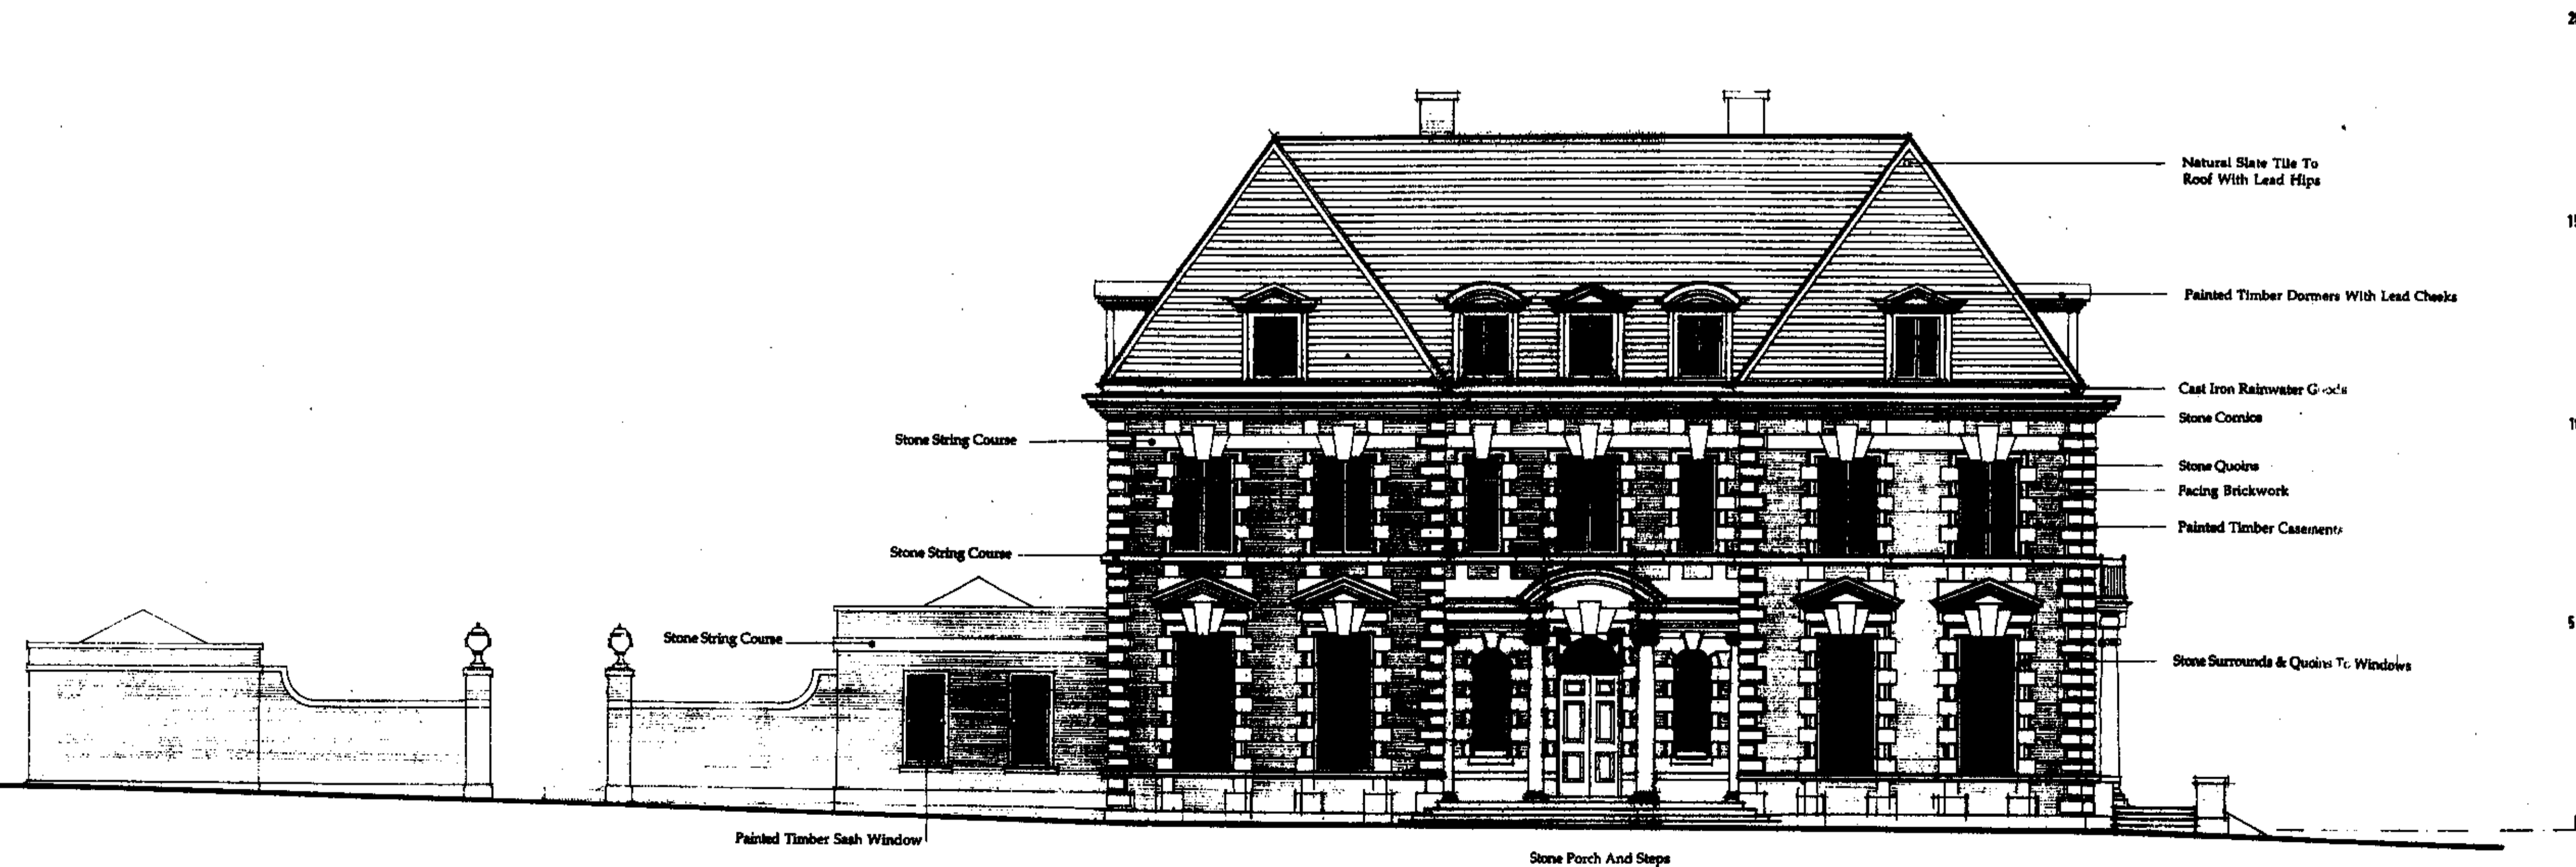

SOUTH WEST ELEVATION

NORTH WEST ELEVATION

18 FEB 2010  
2008/314

REV A 1.02.2010 window cills dropped at ground floor, s.w. elevation to match french doors.

**NYN PARK  
HERTFORDSHIRE**

**SCHEME V  
ELEVATIONS**

PLANNING DRAWING  
WELWYN HATFIELD COUNCIL  
PLANNING REFERENCE NUMBER  
56/2000/1639 /FP

JULIAN BICKNELL & ASSOCIATES  
7a Langley St. Covent Garden, London WC2H 9JA

Scale: 1/100  
205/54

Date: Dec 2000  
Rev: A