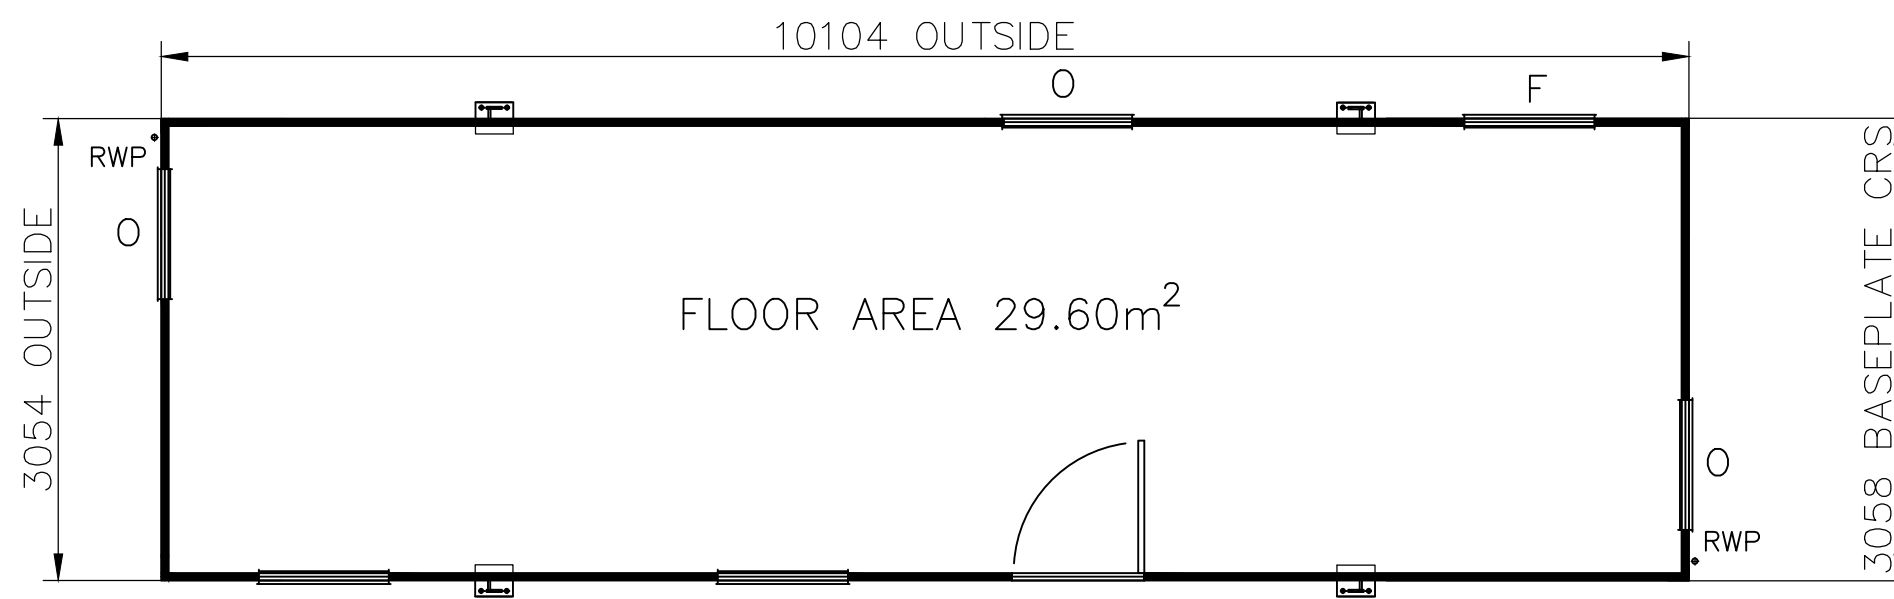

REAR ELEVATION

END ELEVATION

FRONT ELEVATION

END ELEVATION

Portakabin

Eisai Ltd - Solus B
at Mosquito Way,
Hatfield,
AL10 9SN

Date: 13.07.2020

Scale : 1:50 @ A3