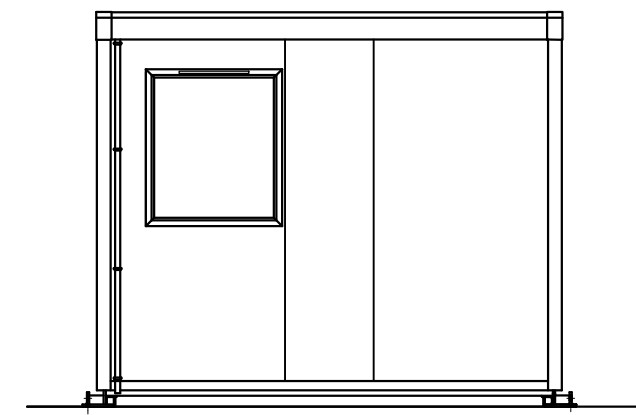

REAR ELEVATION

END ELEVATION

FRONT ELEVATION

END ELEVATION

Portakabin

Eisai Ltd - Solus B
at Mosquito Way,
Hatfield,
AL10 9SN

Date: 13.07.2020

Scale : 1:50 @ A3