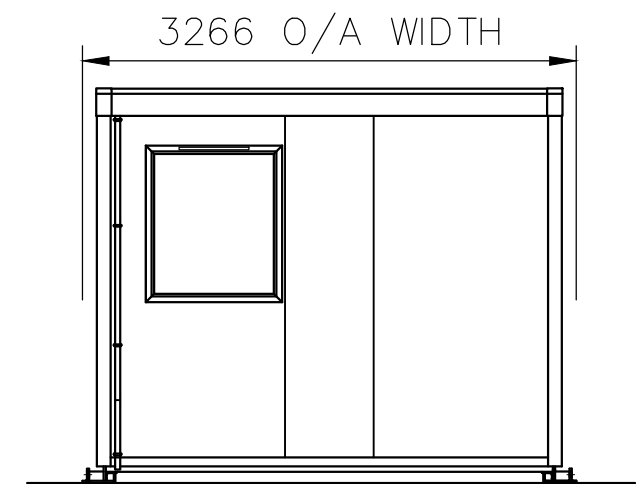

REAR ELEVATION

END ELEVATION

FRONT ELEVATION

END ELEVATION

Portakabin

Eisai Ltd - Solus B
at Mosquito Way,
Hatfield,
AL10 9SN

Date: 13.07.2020

Scale : 1:50 @ A3