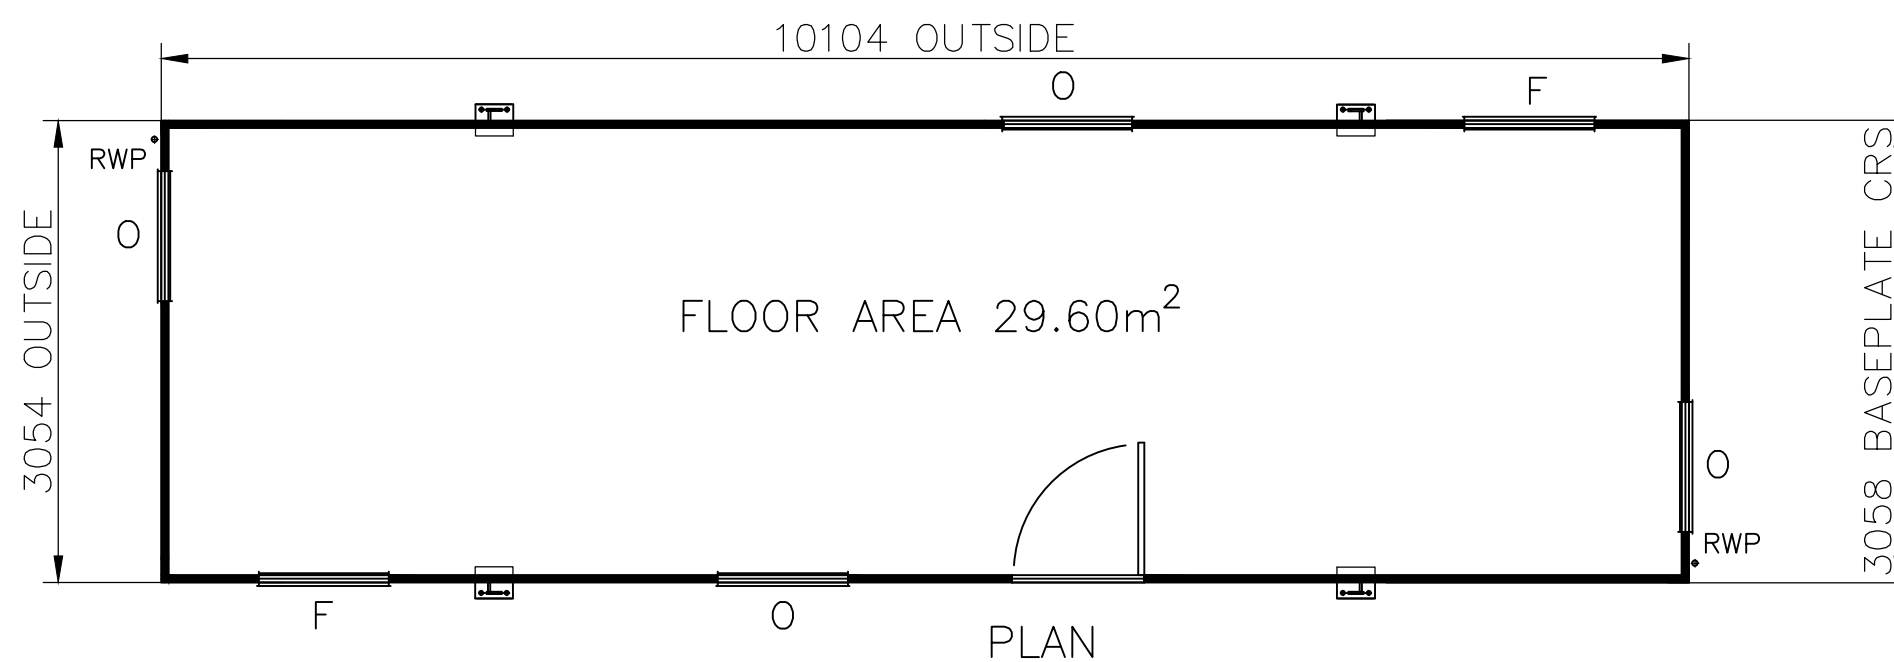

REAR ELEVATION

END ELEVATION

FRONT ELEVATION

END ELEVATION

3058 BASEPLATE CRS

Portakabin

Eisai Ltd - Solus B
at Mosquito Way,
Hatfield,
AL10 9SN

Date: 13.07.2020

Scale : 1:50 @ A3

Dwg No: DLESA