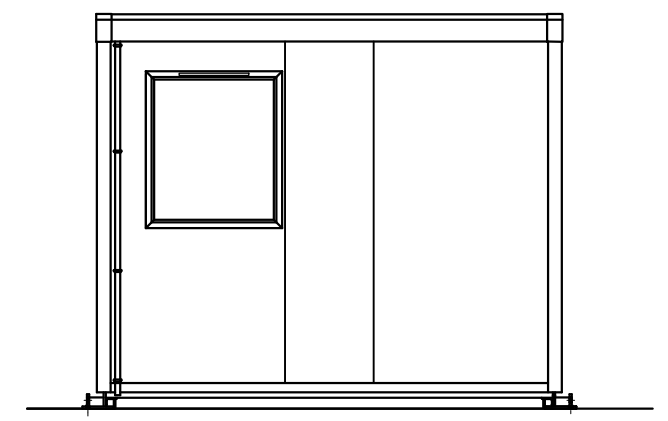

REAR ELEVATION

END ELEVATION

FRONT ELEVATION

END ELEVATION

3058 BASEPLATE CRS

Portakabin

Eisai Ltd - Solus B
at Mosquito Way,
Hatfield,
AL10 9SN

Date: 13.07.2020

Scale : 1:50 @ A3

Dwg No: DLESA