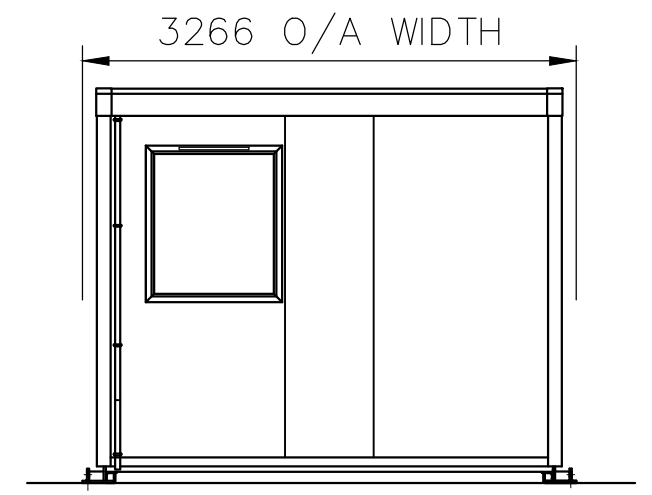

REAR ELEVATION

END ELEVATION

FRONT ELEVATION

END ELEVATION

3058 BASEPLATE CRS

Portakabin

Eisai Ltd - Solus B
at Mosquito Way,
Hatfield,
AL10 9SN

Date: 13.07.2020

Scale : 1:50 @ A3

Dwg No: DLESA