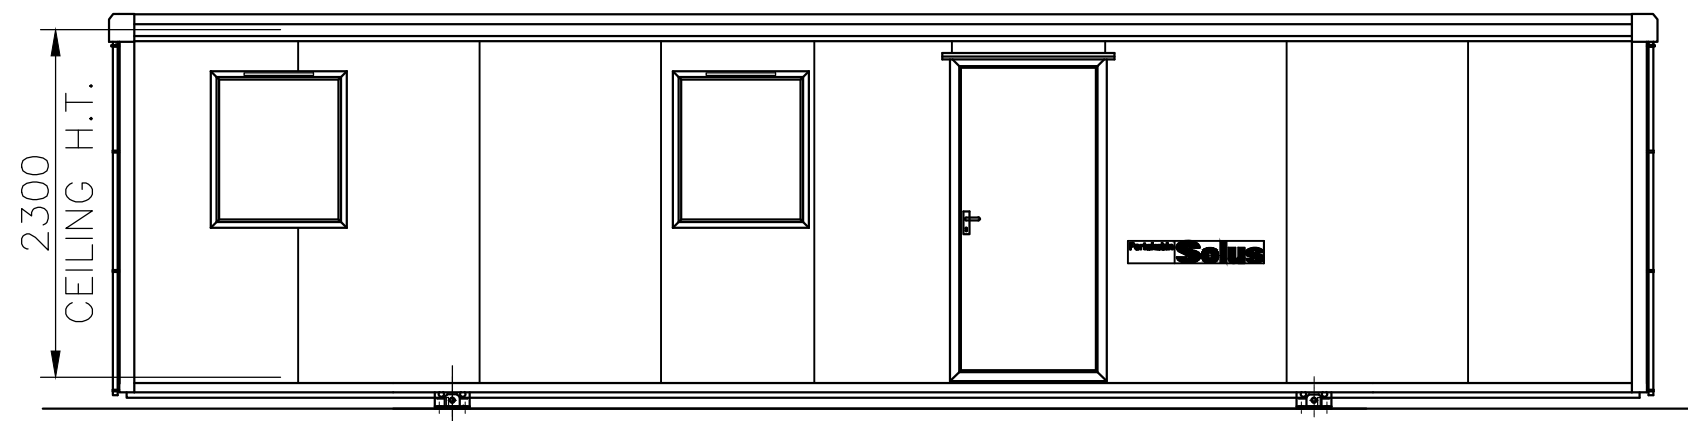

REAR ELEVATION

END ELEVATION

FRONT ELEVATION

END ELEVATION

3058 BASEPLATE CRS

Portakabin

Eisai Ltd - Solus B
at Mosquito Way,
Hatfield,
AL10 9SN

Date: 13.07.2020

Scale : 1:50 @ A3

Dwg No: DLESA