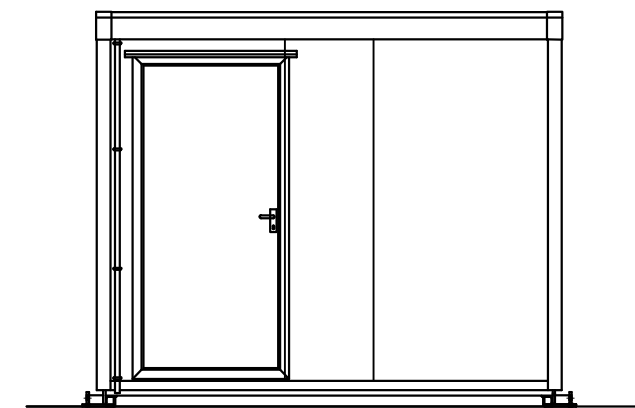

REAR ELEVATION

END ELEVATION

FRONT ELEVATION

END ELEVATION

PLAN

Portakabin

**Eisai Ltd - Solus A**  
at Mosquito Way,  
Hatfield,  
AL10 9SN

Date: 13.07.2020

Scale : 1:50 @ A3

Dwg No: DLESA