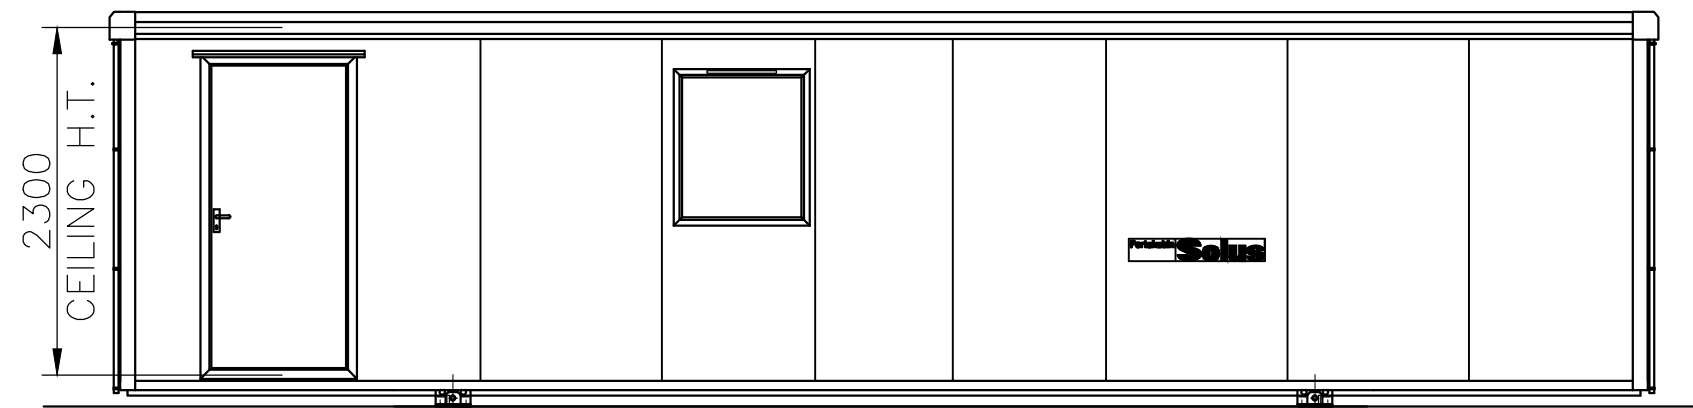

REAR ELEVATION

END ELEVATION

FRONT ELEVATION

END ELEVATION

PLAN

Portakabin

**Eisai Ltd - Solus A**  
at Mosquito Way,  
Hatfield,  
AL10 9SN

Date: 13.07.2020

Scale : 1:50 @ A3

Dwg No: DLESA