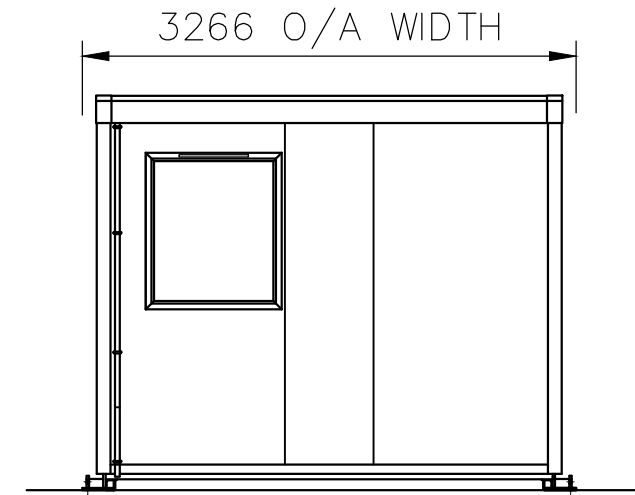

REAR ELEVATION

END ELEVATION

FRONT ELEVATION

END ELEVATION

PLAN

Portakabin

**Eisai Ltd - Solus A**  
at Mosquito Way,  
Hatfield,  
AL10 9SN

Date: 13.07.2020

Scale : 1:50 @ A3

Dwg No: DLESA