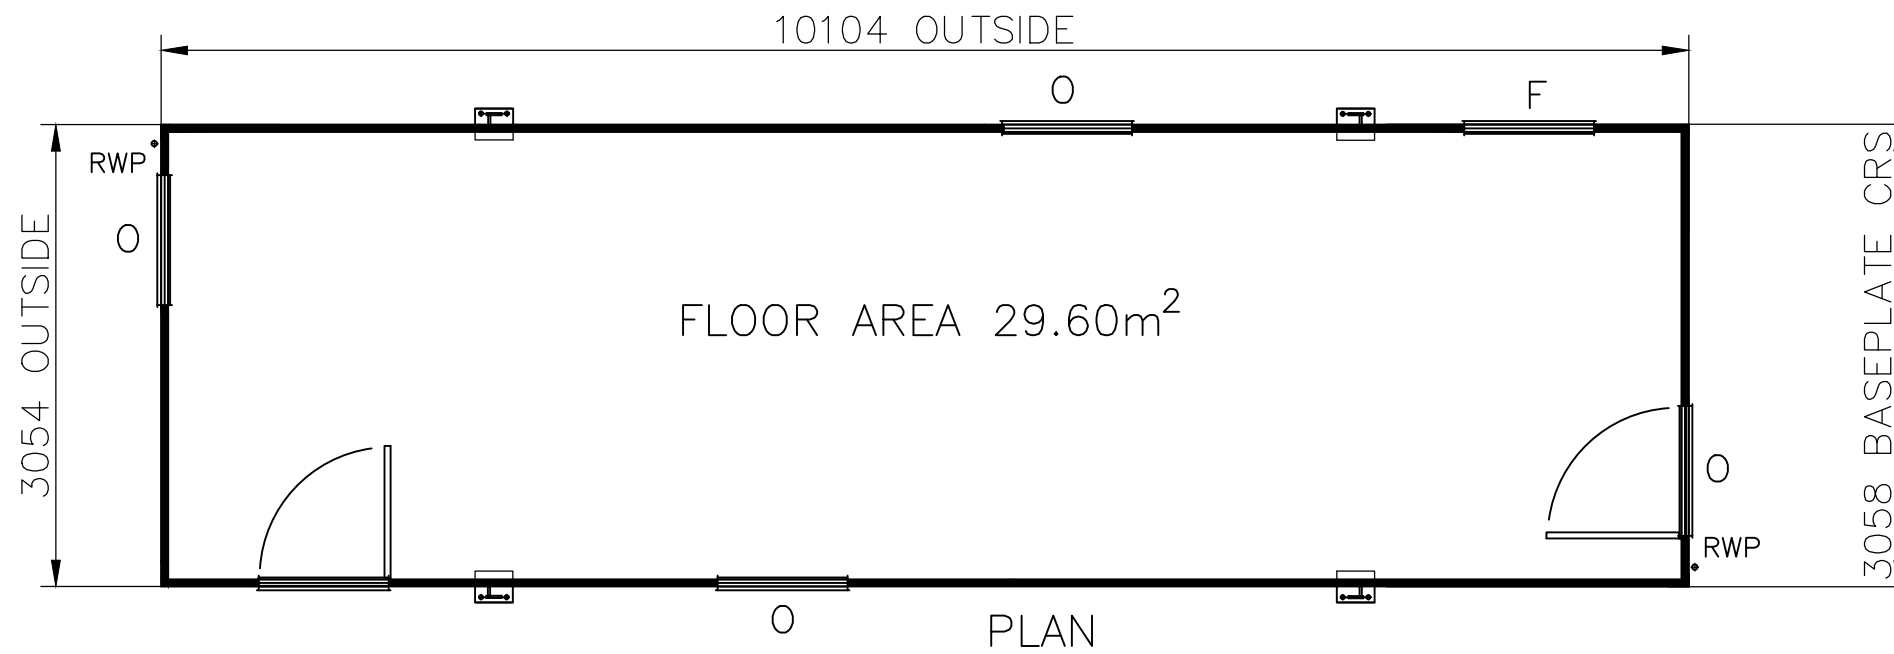

REAR ELEVATION

END ELEVATION

FRONT ELEVATION

END ELEVATION

PLAN

Portakabin

**Eisai Ltd - Solus A**  
at Mosquito Way,  
Hatfield,  
AL10 9SN

Date: 13.07.2020

Scale : 1:50 @ A3

Dwg No: DLESA