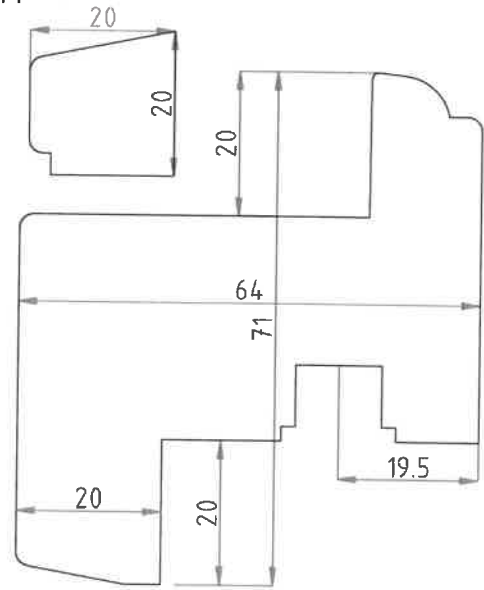

Staffordshire flush casement window sections
Scale 1:1

jamb & head

sash

cill

transom

projecting cill

70 mm offset

drip