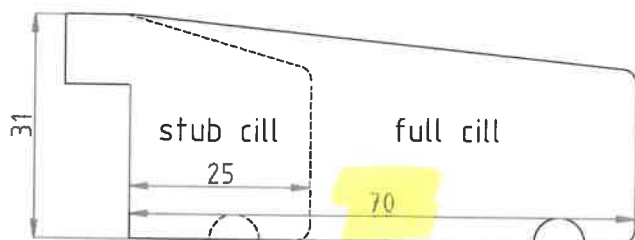

Staffordshire flush casement window sections
Scale 1:1

jamb & head

sash

cill

transom

projecting cill

70 mm offset

drip