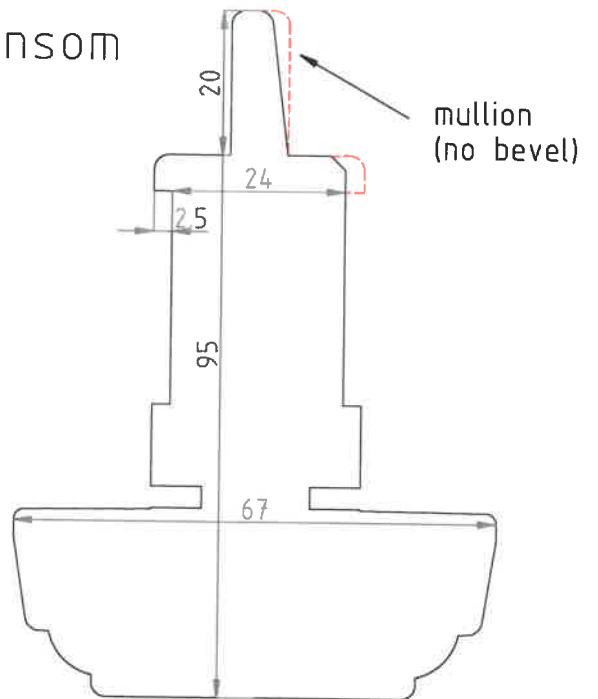

Staffordshire flush casement window sections
Scale 1:1

jamb & head

sash

cill

transom

projecting cill

70 mm offset

drip

SHIMS TO
EXISTING BEAM

NEW RSJ

NEW PADSTONE