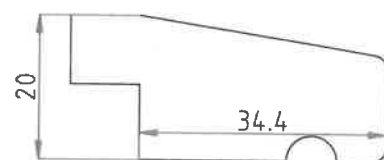

Staffordshire flush casement window sections
Scale 1:1

jamb & head

sash

cill

transom

projecting cill

70 mm offset

drip