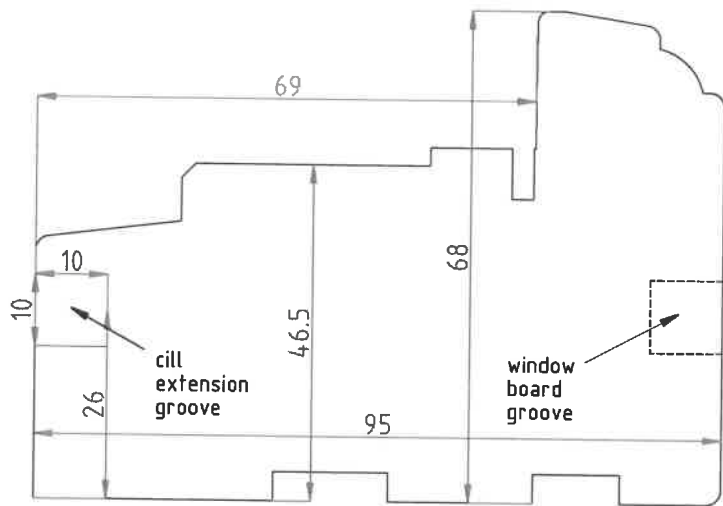

Staffordshire flush casement window sections
Scale 1:1

jamb & head

sash

cill

transom

projecting cill

70 mm offset

drip