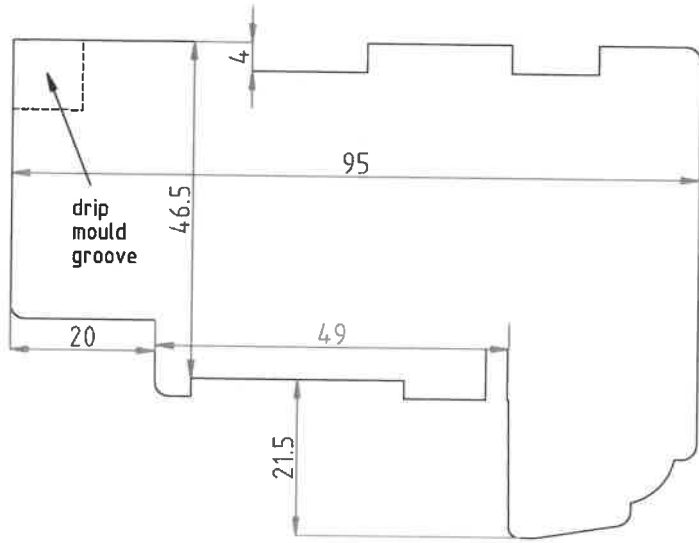

Staffordshire flush casement window sections
Scale 1:1

jamb & head

sash

cill

transom

projecting cill

70 mm offset

drip