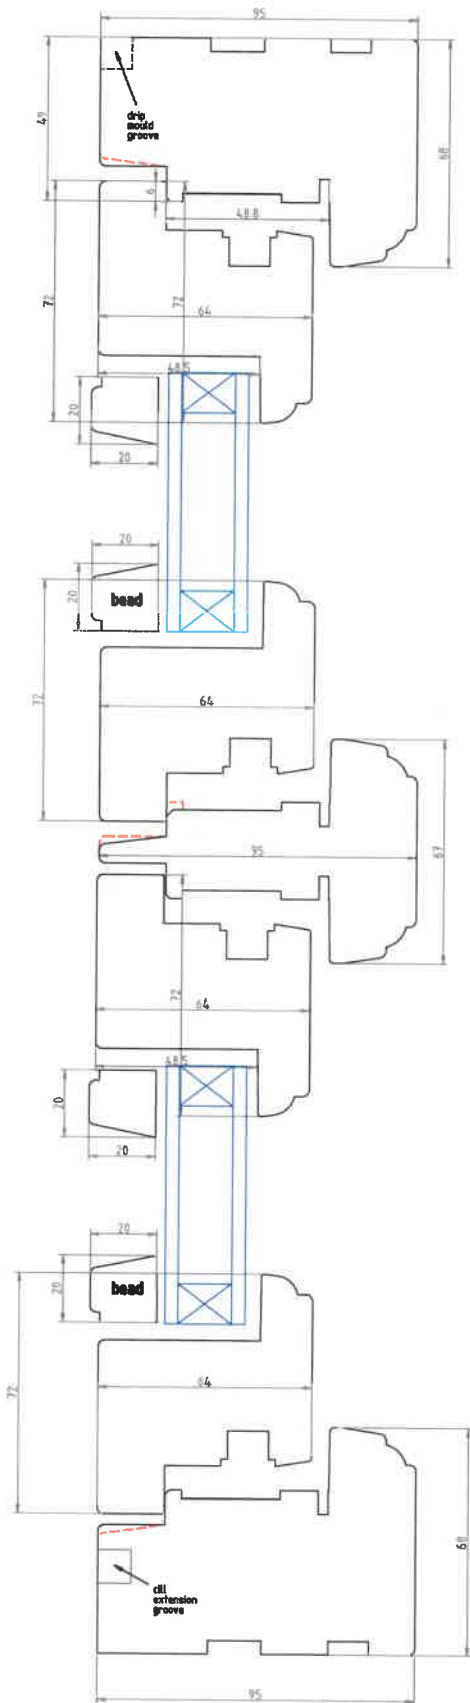

REPLACEMENT CASEMENT WINDOWS

FROM "WOODEN WINDOWS"

LINK www.woodenwindows.com

MATERIAL: PINE

Flush

SINGLE CASEMENT SECTION

DOUBLE CASEMENT SECTION

TAWINDOWS
we make windows...easy

Staffordshire flush casement window sections
Scale 1:1

jamb & head

sash

cill

transom

projecting cill

70 mm offset

drip

SHIMS TO
EXISTING BEAM

NEW RSJ

NEW PADSTONE