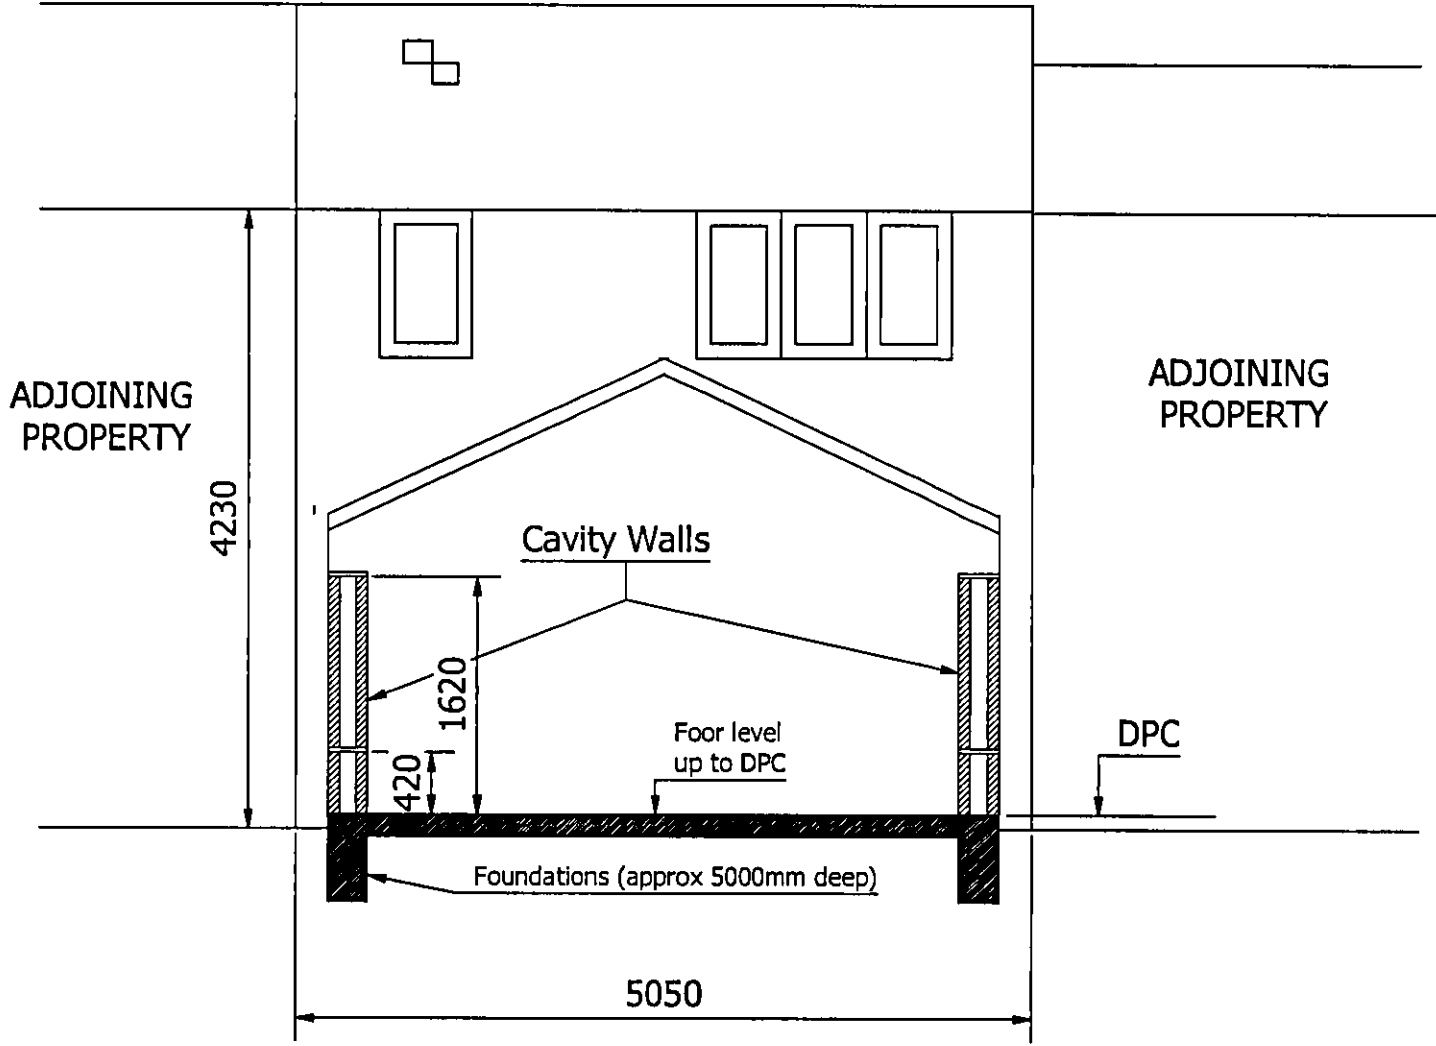

Address: 51 Daisy Drive, Hatfield, Herts

SCALE BAR (Meters)

2011/2053

PLANNING
DEPARTMENT
28 NOV 2011

Sheet Size = A3
Dimensions = mm

DESIGNED BY N Cavill	CHECKED BY	APPROVED BY	DATE	DATE 21/11/2011
SCALE 1:50			SITE SECTION	
DD51SS			ISSUE A	SHEET 1/1