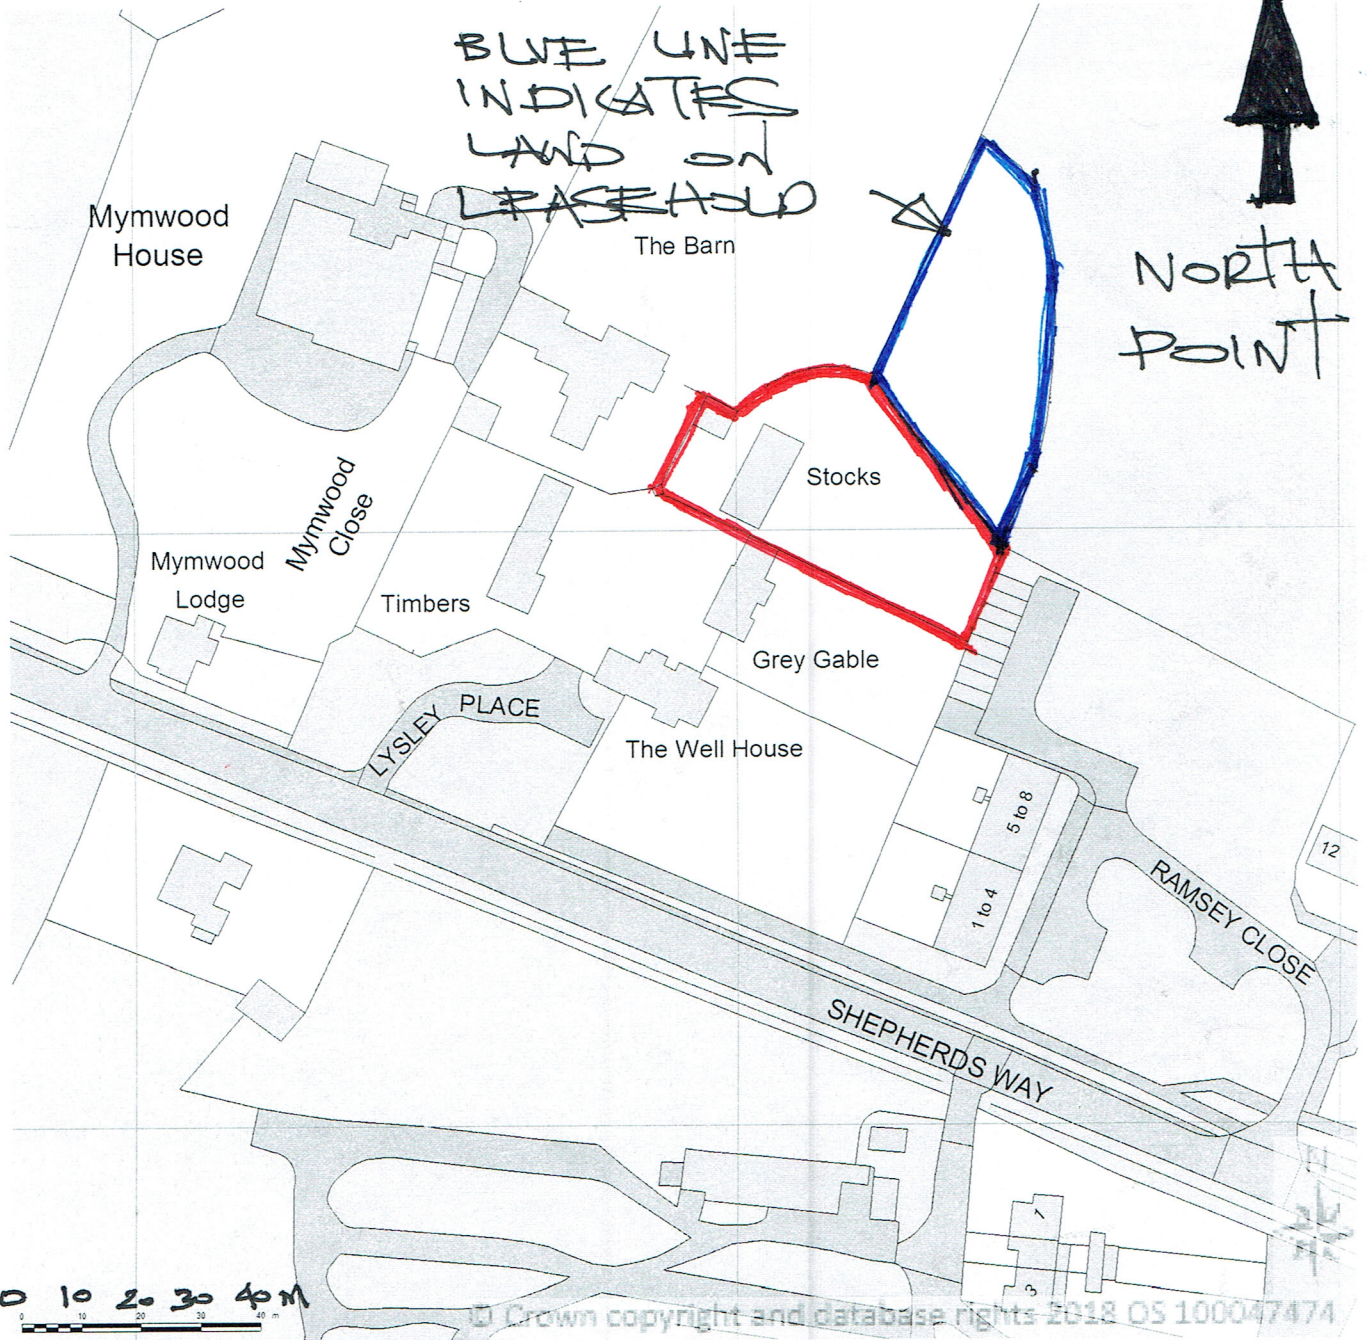

SITE LOCATION PLAN
AREA 5 HA
SCALE 1:1250 on A4
CENTRE COORDINATES: 526491, 203776

BLUE LINE
INDICATES
LAND ON
LEASEHOLD

SITE: STOCKS, LYSLEY PLACE,
BROOKMANS PARK, HATFIELD,
HERTS, AL9 6NZ.

Supplied by Streetwise Maps Ltd
www.streetwise.net
Licence No: 100047474
31/01/2018 21:33:23

DATE: JAN 2018

DRAWING NUMBER

SLP 3000

Kevin O'Callaghan
Chartered Architect
374A St Albans Road, Watford, Herts, WD24 6PJ
Tel: 01923 803848 & 07812695079

A4 SIZE