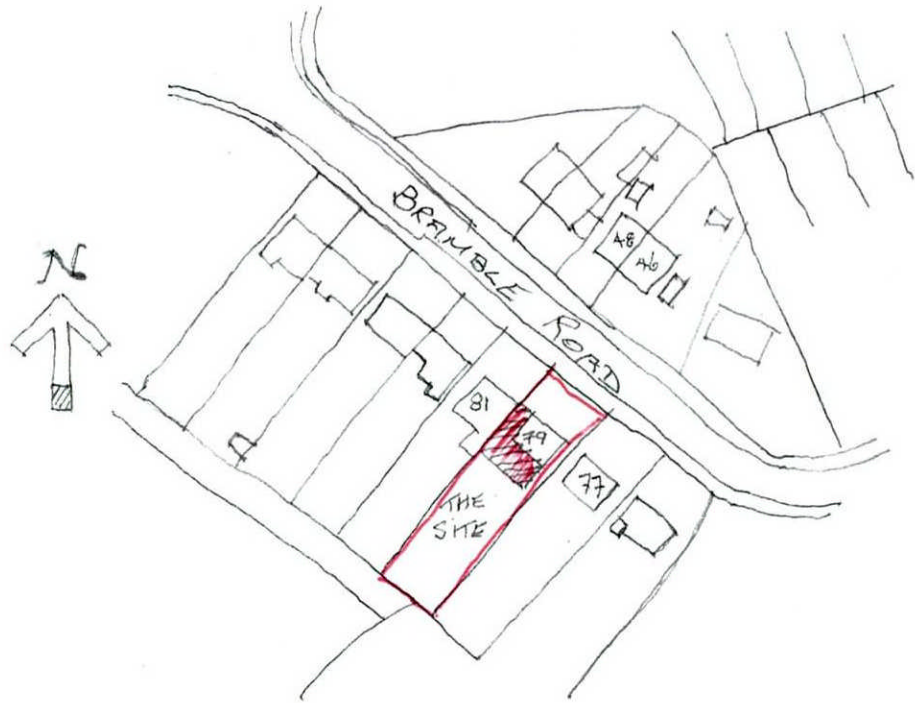

PLANNING
DEPARTMENT
- 7 NOV 2013
RECEIVED

WELWYN HATFIELD
PLANNING
- 7 NOV 2013
No: _____

LOCATION PLAN SCALE - 1:1250

SINGLE STOREY SIDE
AND FIRST FLOOR REAR
EXTENSIONS
79 BRAMBLE ROAD
HATFIELD
SCALE - AS SHOWN
DRAWING SIZE - A3
DRAWING NO. BR/05
DATE - OCT. 2013