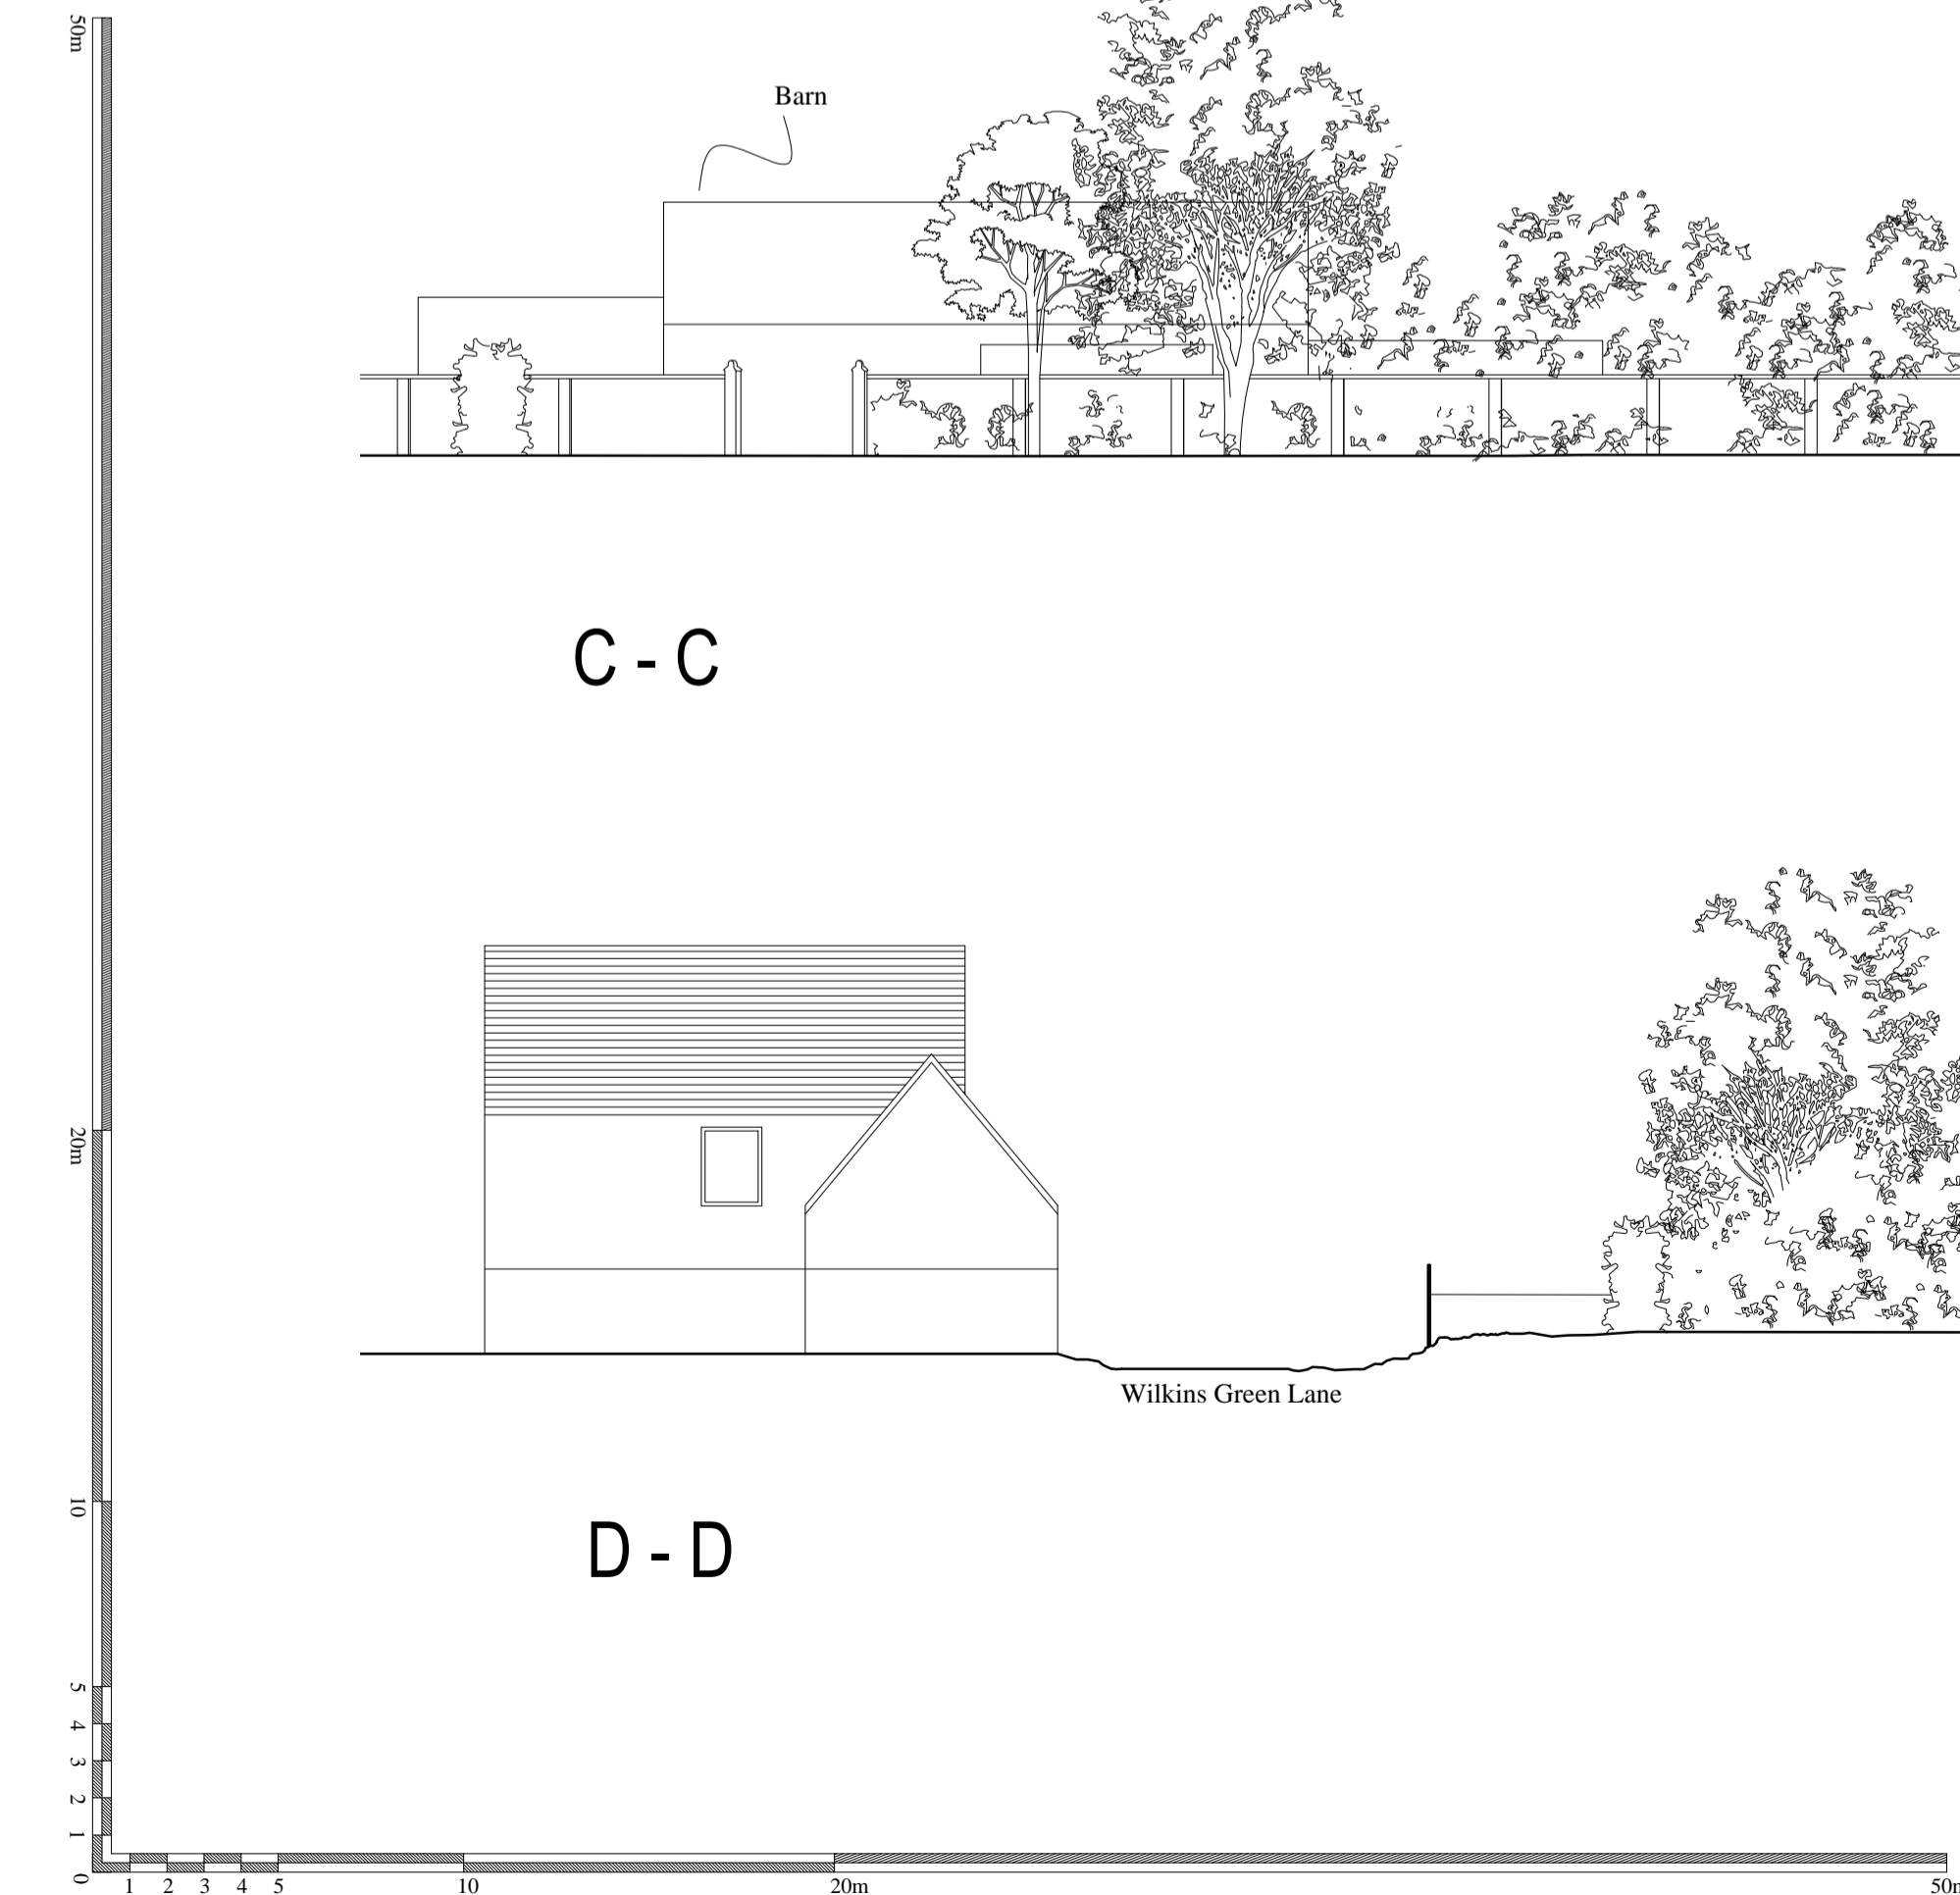

A - A

B - B

C - C

D - D

Rev	Date	Comments
		EXISTING

**New Swimming Pool
Great Nast Hyde House - Hertfordshire
Site Elevations**

RUSSELL TAYLOR ARCHITECTS
mail@rtarchitects.co.uk www.rtarchitects.co.uk
 LONDON TEL: 020 7261 1984
 CORNWALL TEL: 01563 273 092

Scale	Date	Drawn	No.	Rev.
1:200 @ A1 Size	Dec 1, 2010	LC	6173/102	