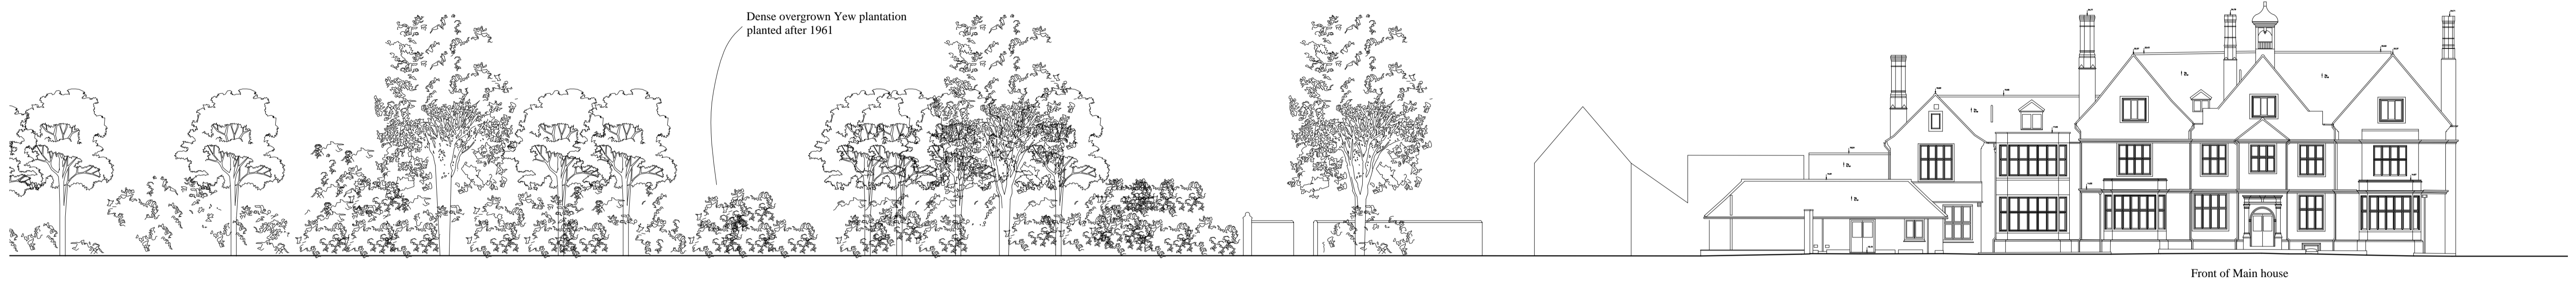

A - A

B - B

C - C

D - D

Rev	Date	Comments
		EXISTING

**New Swimming Pool
Great Nast Hyde House - Hertfordshire
Site Elevations**

RUSSELL TAYLOR ARCHITECTS
mail@rtarchitects.co.uk www.rtarchitects.co.uk
 LONDON TEL: 020 7261 1984
 CORNWALL TEL: 01563 273 092

Scale	Date	Drawn	No.	Rev.
1:200 @ A1 Size	Dec 1, 2010	LC	6173/102	