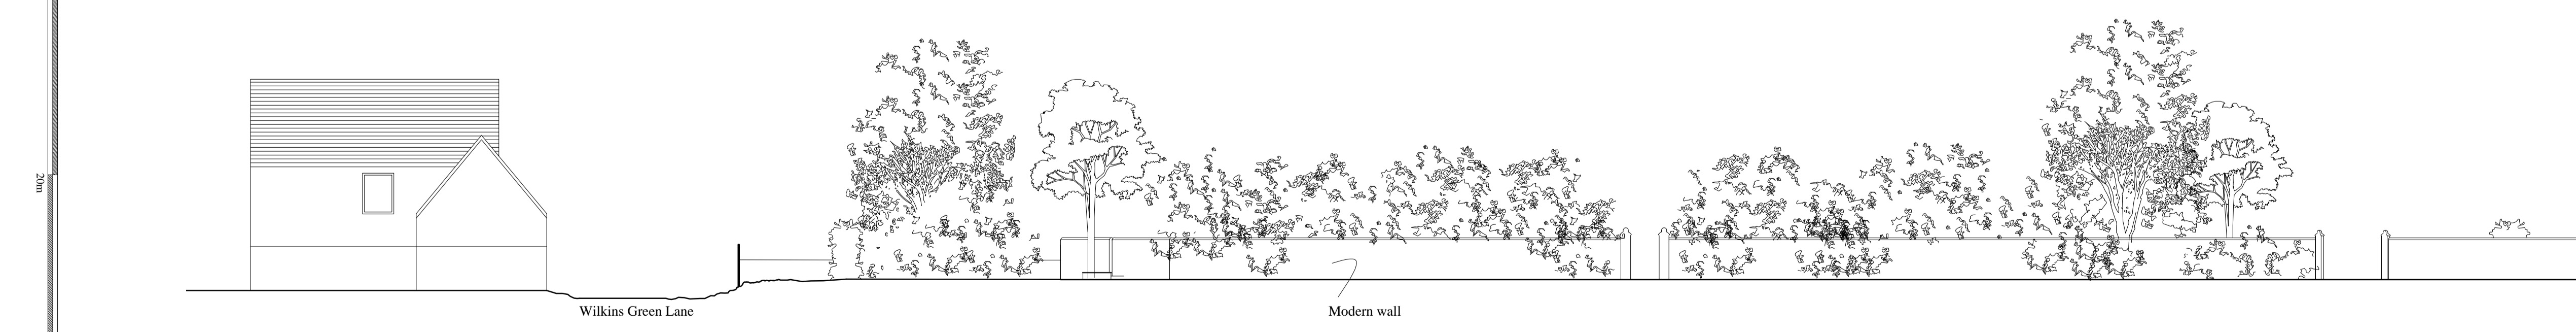

A - A

B - B

C - C

D - D

Rev	Date	Comments
		EXISTING

**New Swimming Pool
Great Nast Hyde House - Hertfordshire
Site Elevations**

RUSSELL TAYLOR ARCHITECTS
mail@rtarchitects.co.uk www.rtarchitects.co.uk
 LONDON TEL: 020 7261 1984
 CORNWALL TEL: 01563 273 092

Scale	Date	Drawn	No.	Rev.
1:200 @ A1 Size	Dec 1, 2010	LC	6173/102	