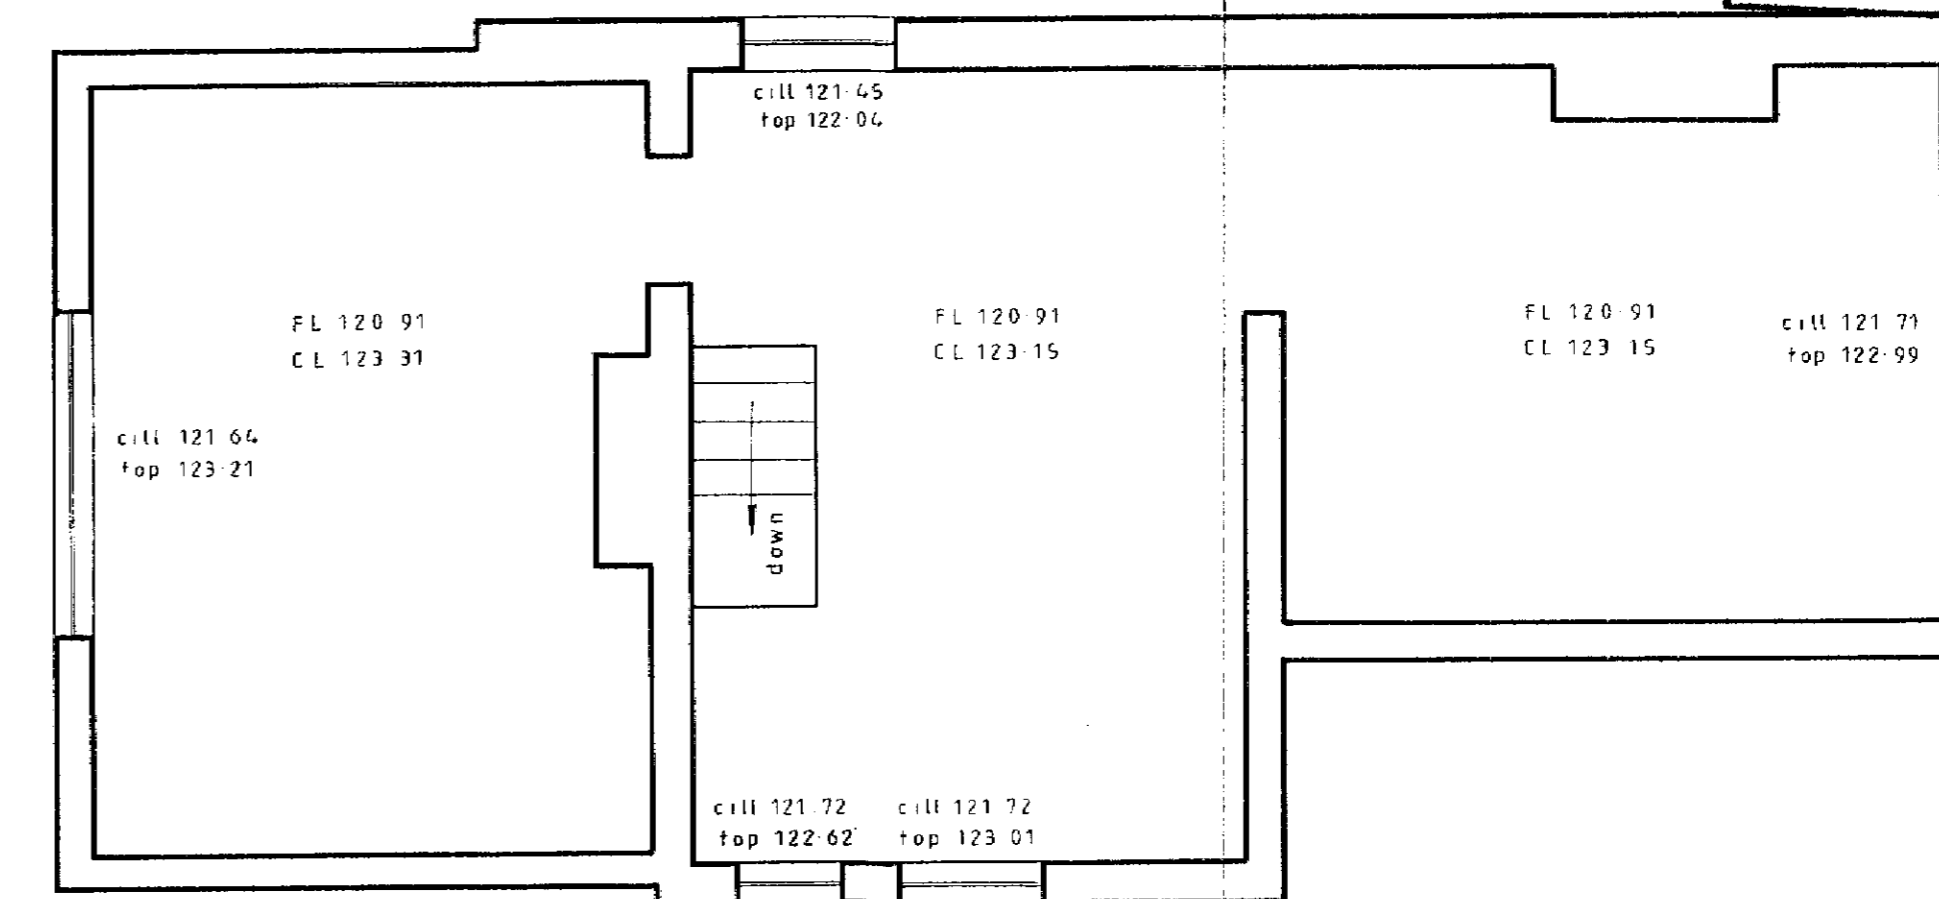

SURVEY OF EXISTING BUILDINGS
NORTHAW PLACE - OFF COOPERS LANE

FOR
HITCHINS (HATFIELD) LTD.

SCALE - 1:50 JOB NO. 1554 OCTOBER 1986

SURVEYED BY
MILTON KEYNES SURVEYS
67a HIGH STREET - STONY STRATFORD
MILTON KEYNES - TEL. 0900 565561

GROUND FLOOR

FIRST FLOOR

WELWYN HATFIELD D.C.
RECEIVED 15 DEC 1986
\$6/971/36

HITCHINS
TELEX 86222
FAX GROUP 2 AND 3 0900 275003
TEL HATFIELD 820721/118

Job title
NORTHAW PLACE

Drawing title
SURVEY OF EXISTING.

THE LODGE - FLOOR PLANS.
Scale 1:50 Date OCT. 86. Drawn

HITCHINS PARTNERSHIP
architects and historic buildings consultants
P.O. box 717 London N10 3JL
tel. 01-444 9499
0223-240472

H/06/17.

THE LODGE