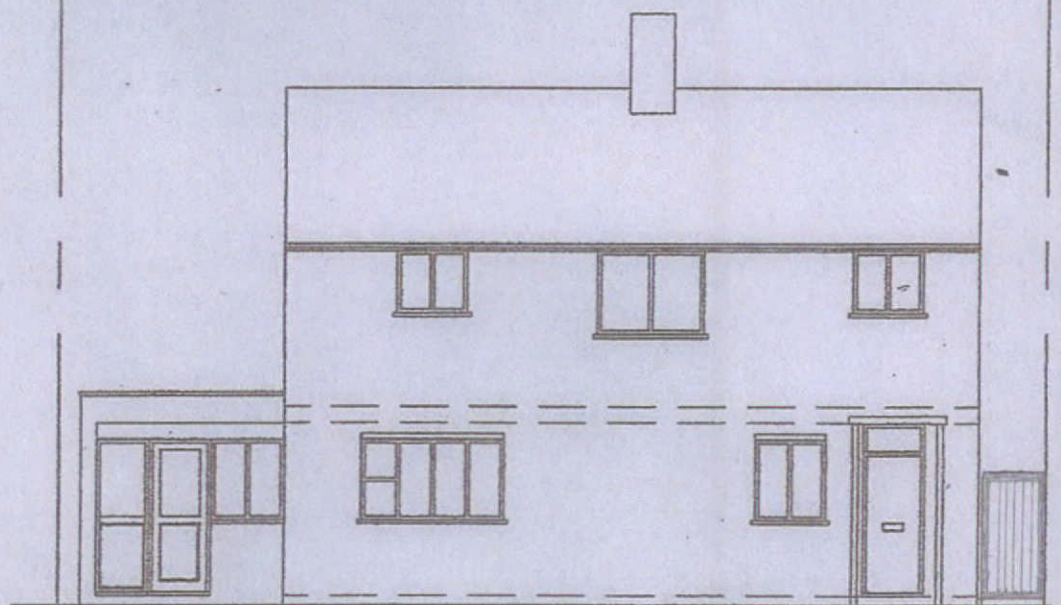

CLAIRE WEATHERHEAD
12 FORDWICH ROAD
WELWYN GARDEN CITY
AL8 6EY

PROPOSED REPLACEMENT OF GATE TO GARDEN

Scale 1:100

FRONT ELEVATION

PROPOSED REPLACEMENT:

2/13