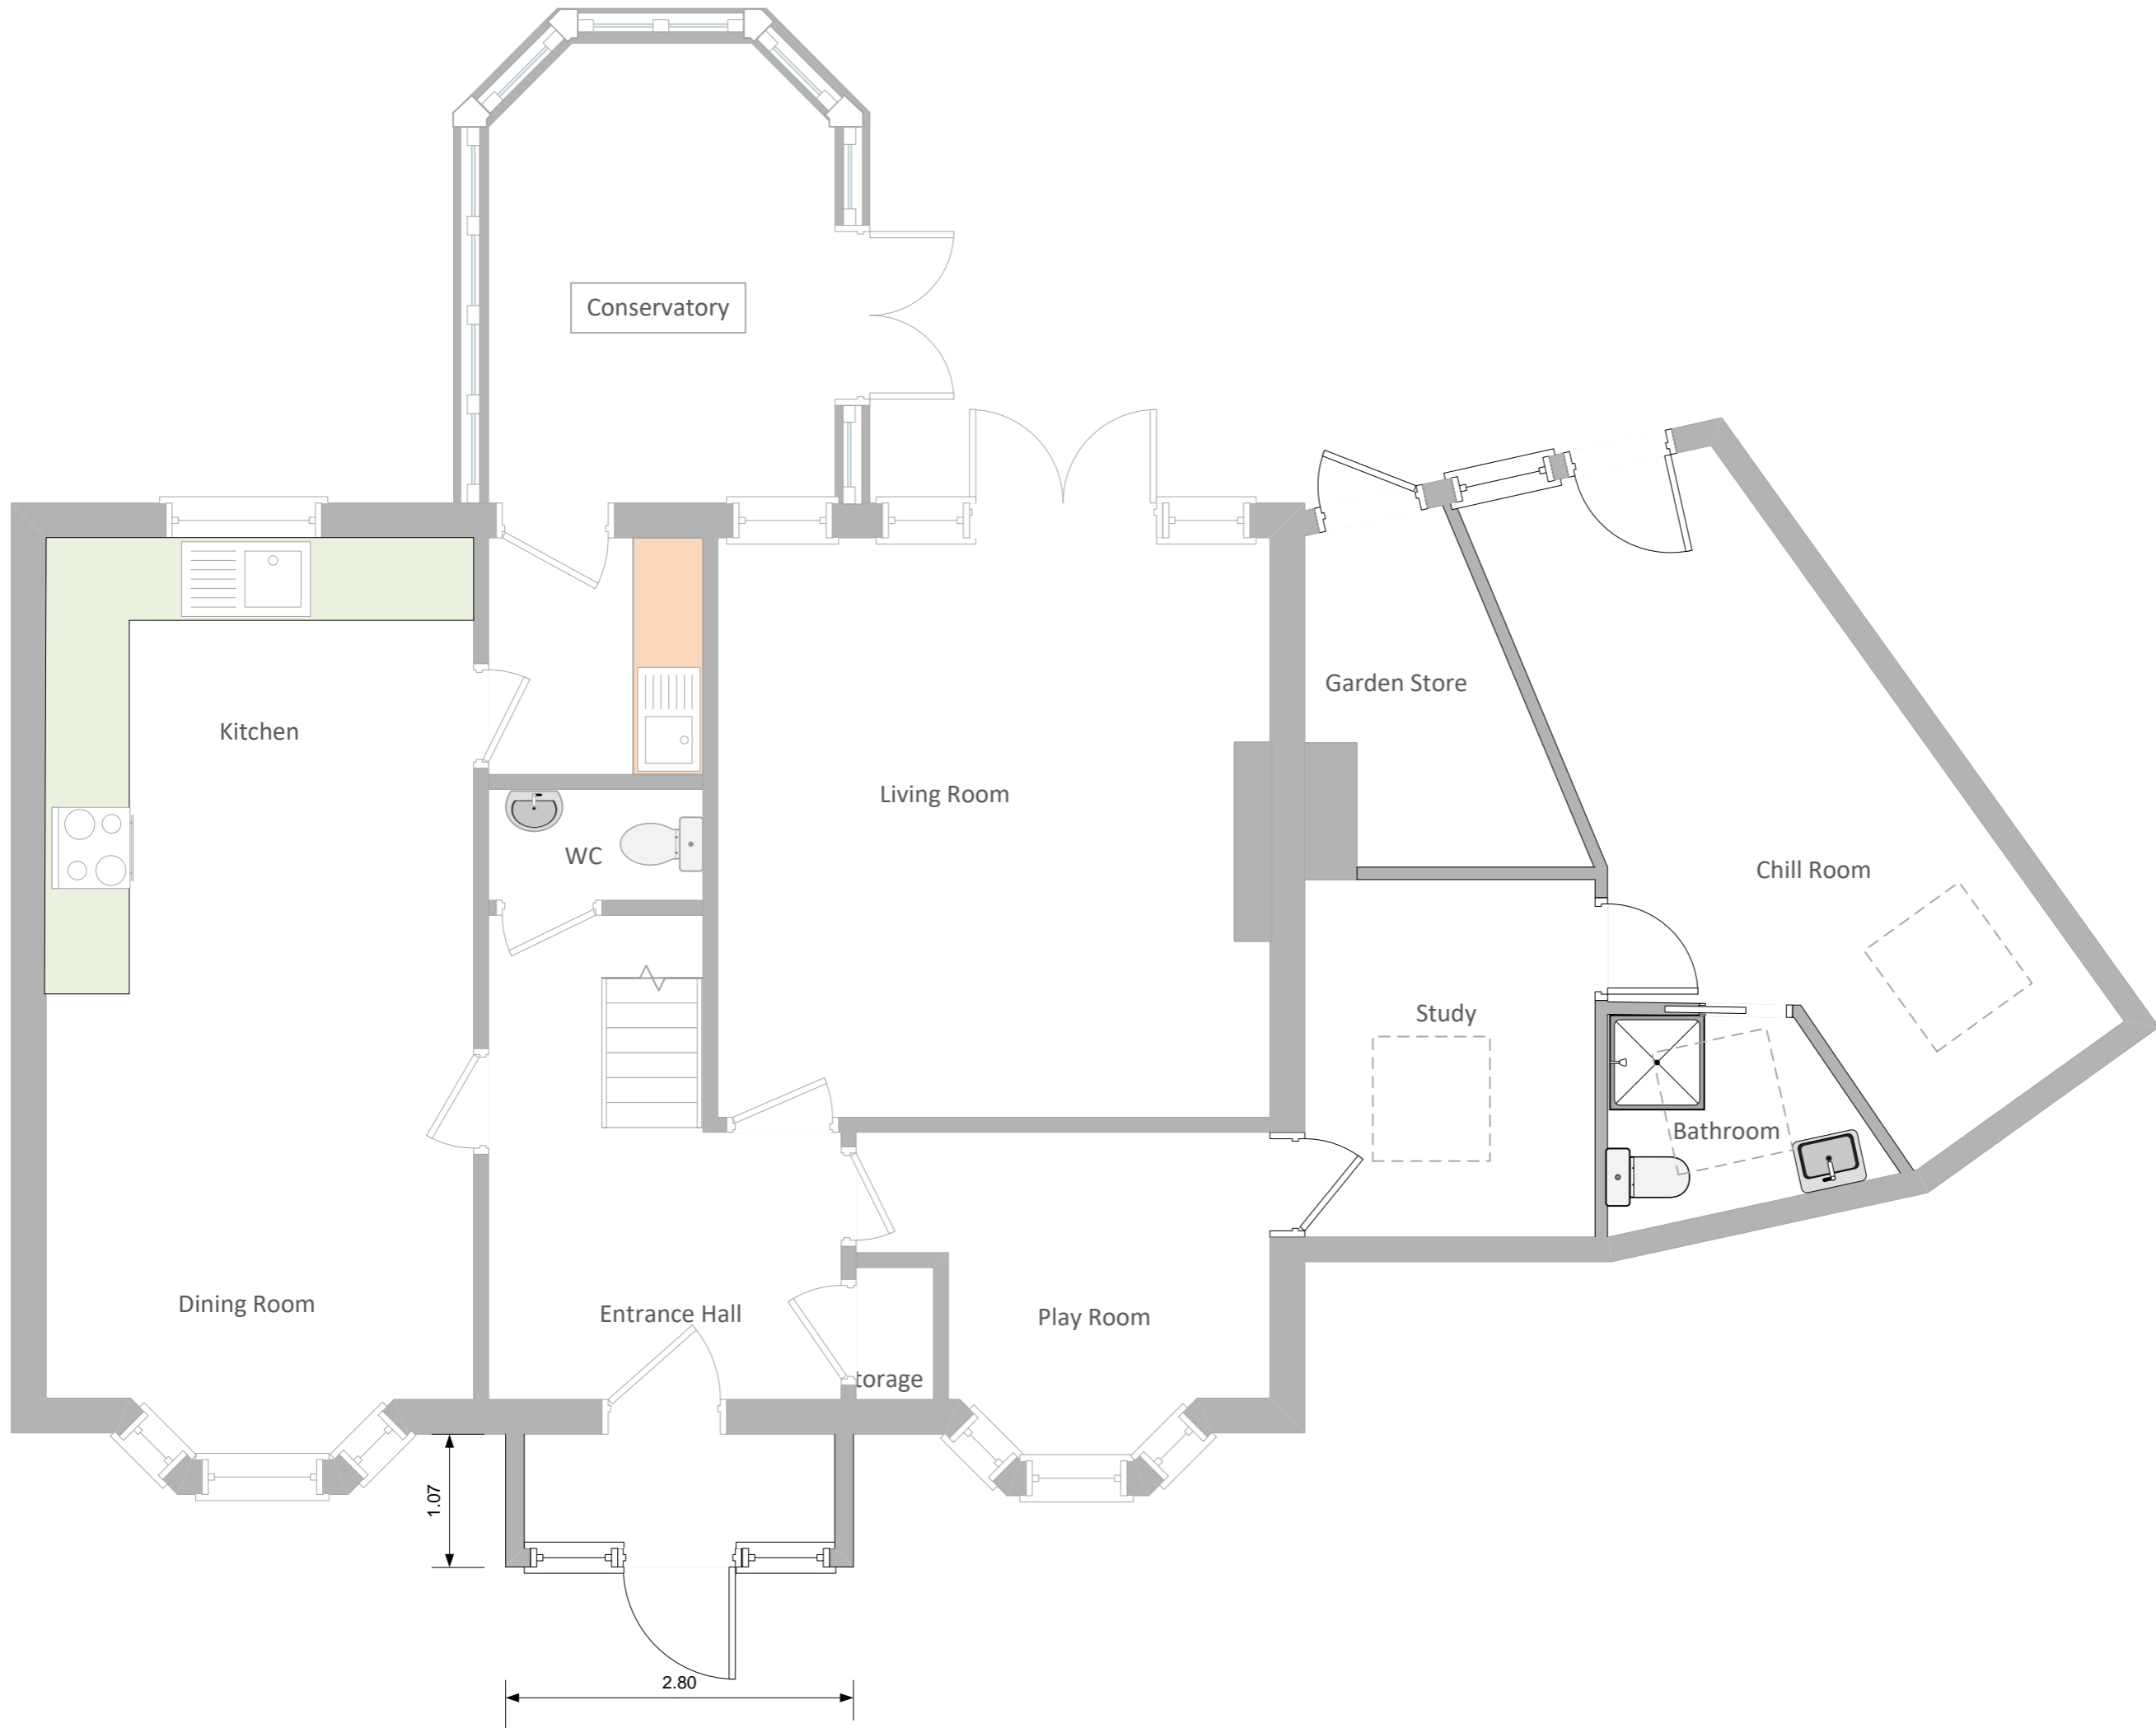

BCS

The Garden Studio
13 Creswick Road
London W3 9HG

www.effectia.co.uk

178 Dragon Road,
Hatfield
AL10 9NZ

Project No.	SC/421
Scale	1:50 @ A3
Drawn by	SAC
Checked	

Revision	Description

Drawing Title

Proposed Ground Floor
Plan

Drawing No.

E108