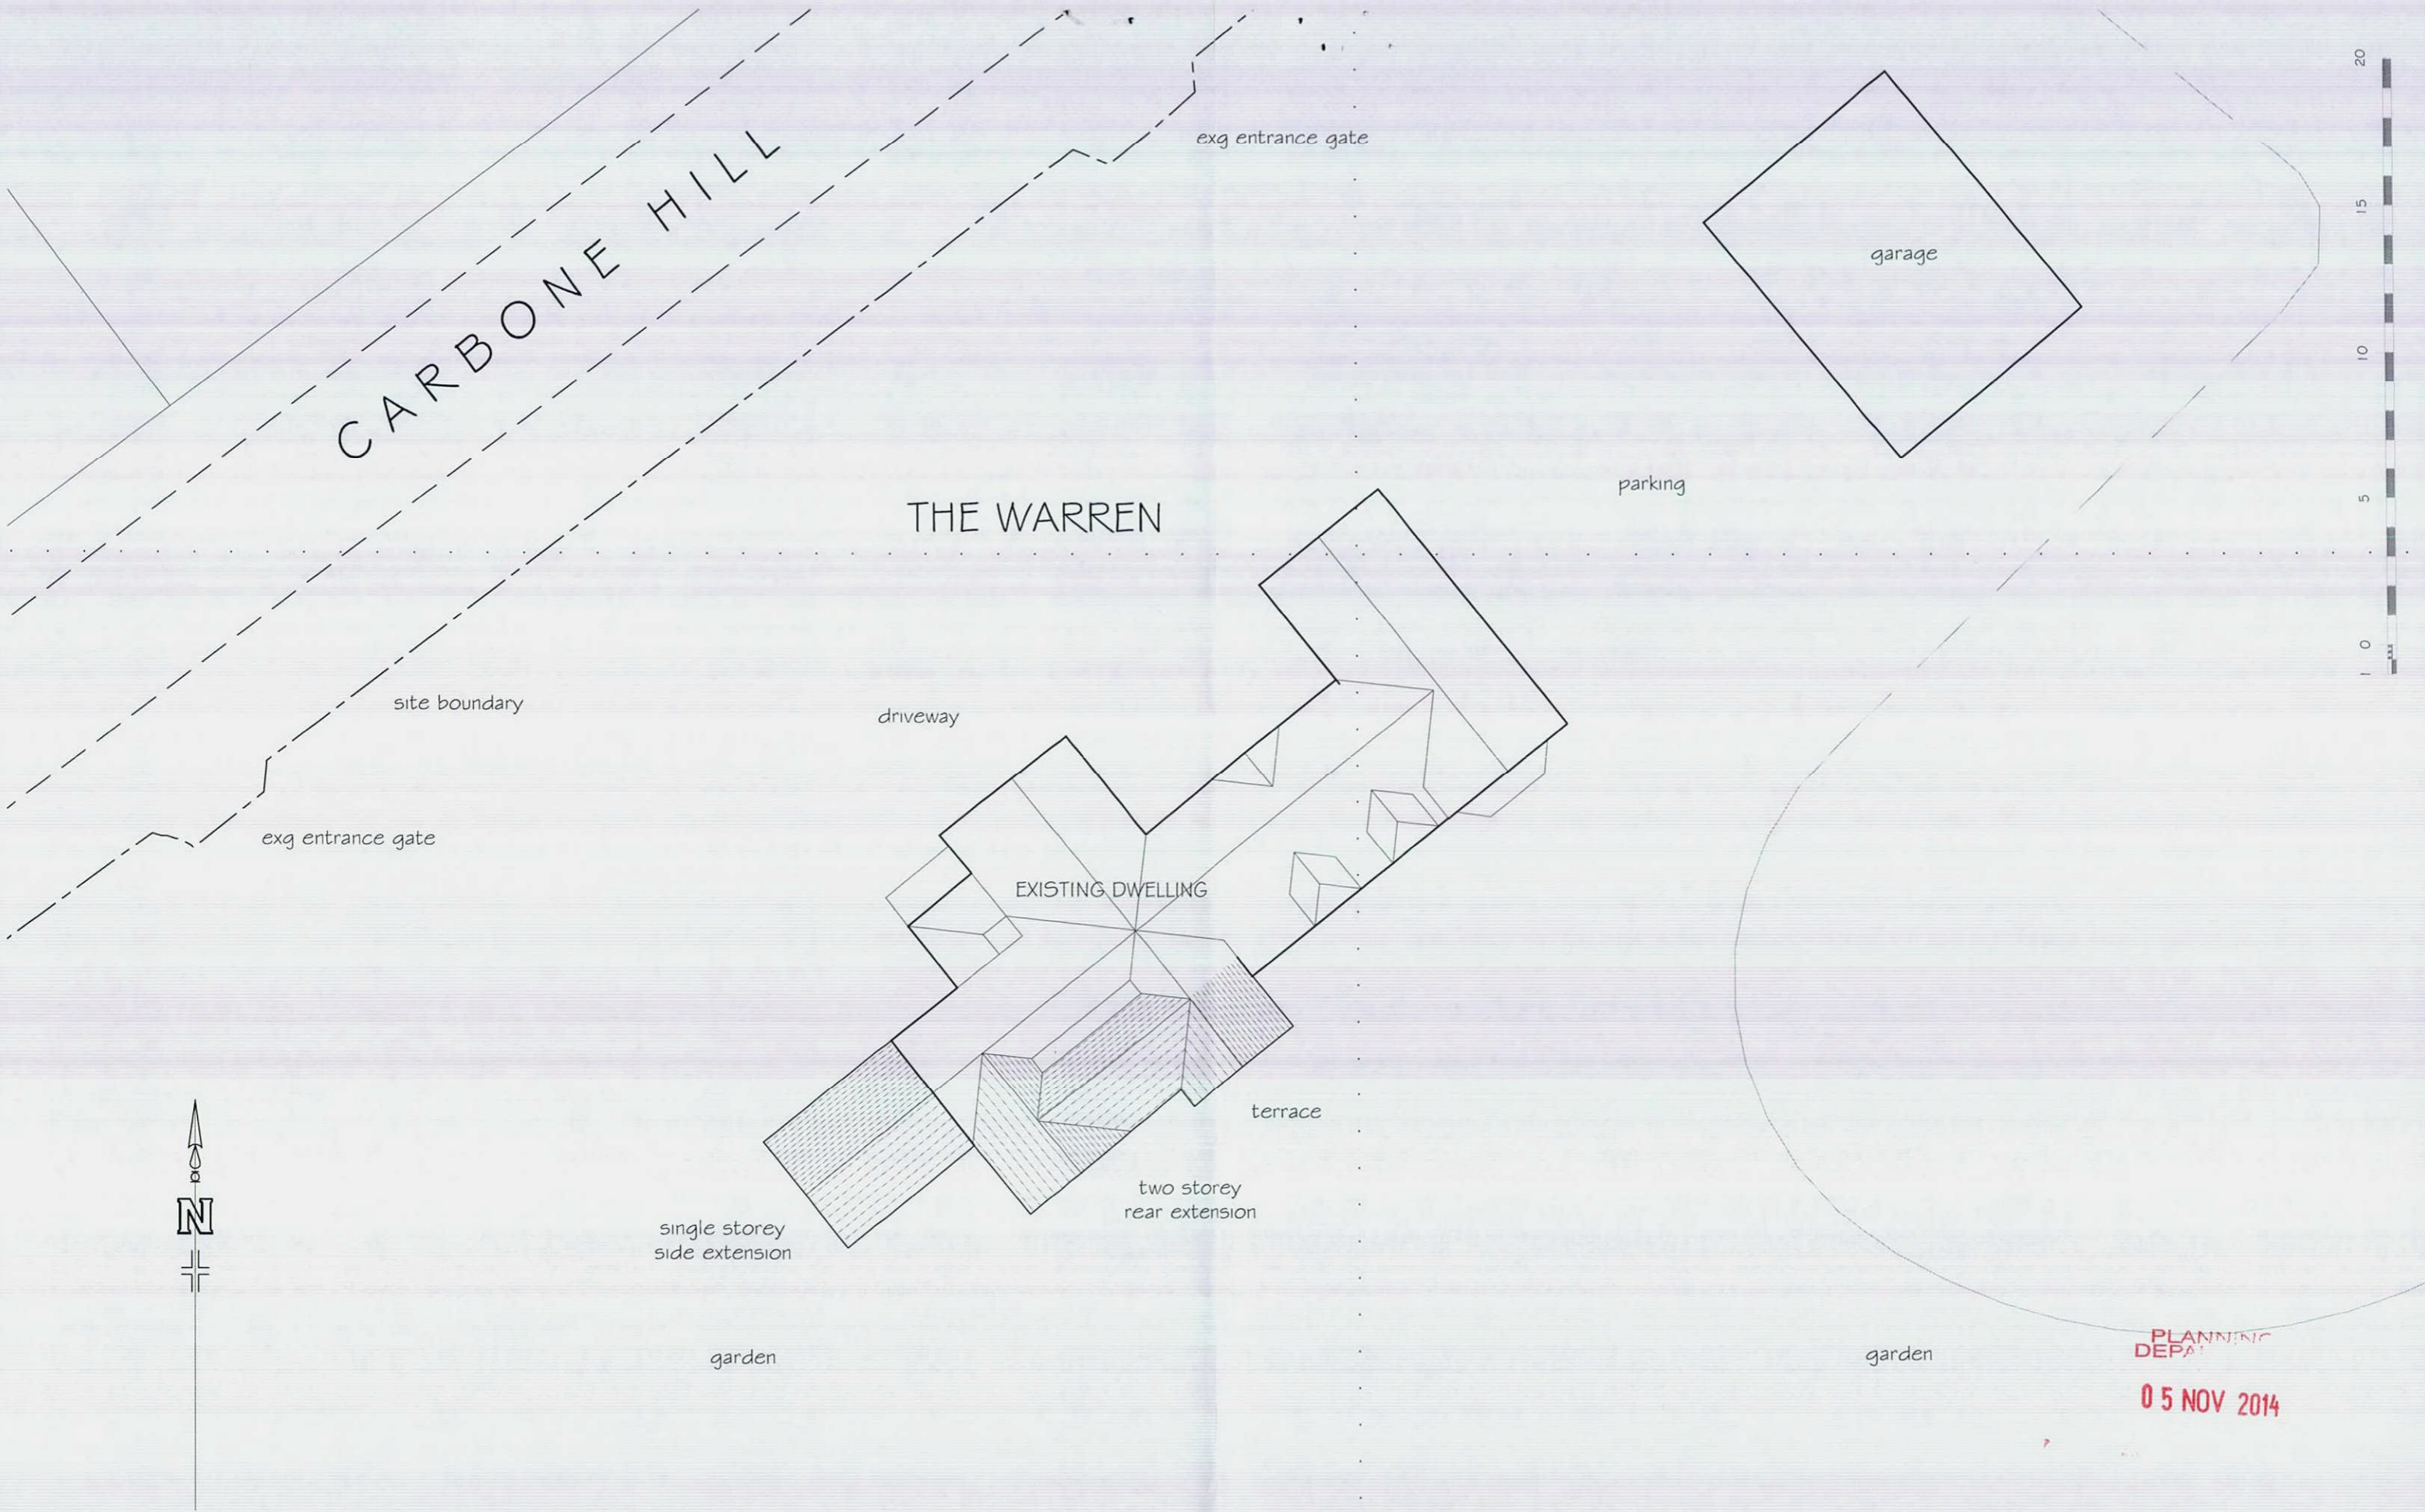

CARBONE HILL

THE WARREN

PLANNING  
DEPT  
05 NOV 2014

**PNA**

The Old Reading Room, 32 High Road  
 Essendon, Hatfield, Herts. AL9 6HW  
 Tel: 01707 276595 Fax: 01707 260024  
 Copyright © email: info@pna.eclipse.co.uk Do Not Scale

The Warren  
 Carbone Hill  
 Northaw Herts EN6 4PL

Scale: 1:200  
 Date: October 2014

Permitted Development Extension  
 Site Plan : Proposed

Drng. No  
 732 / SP3