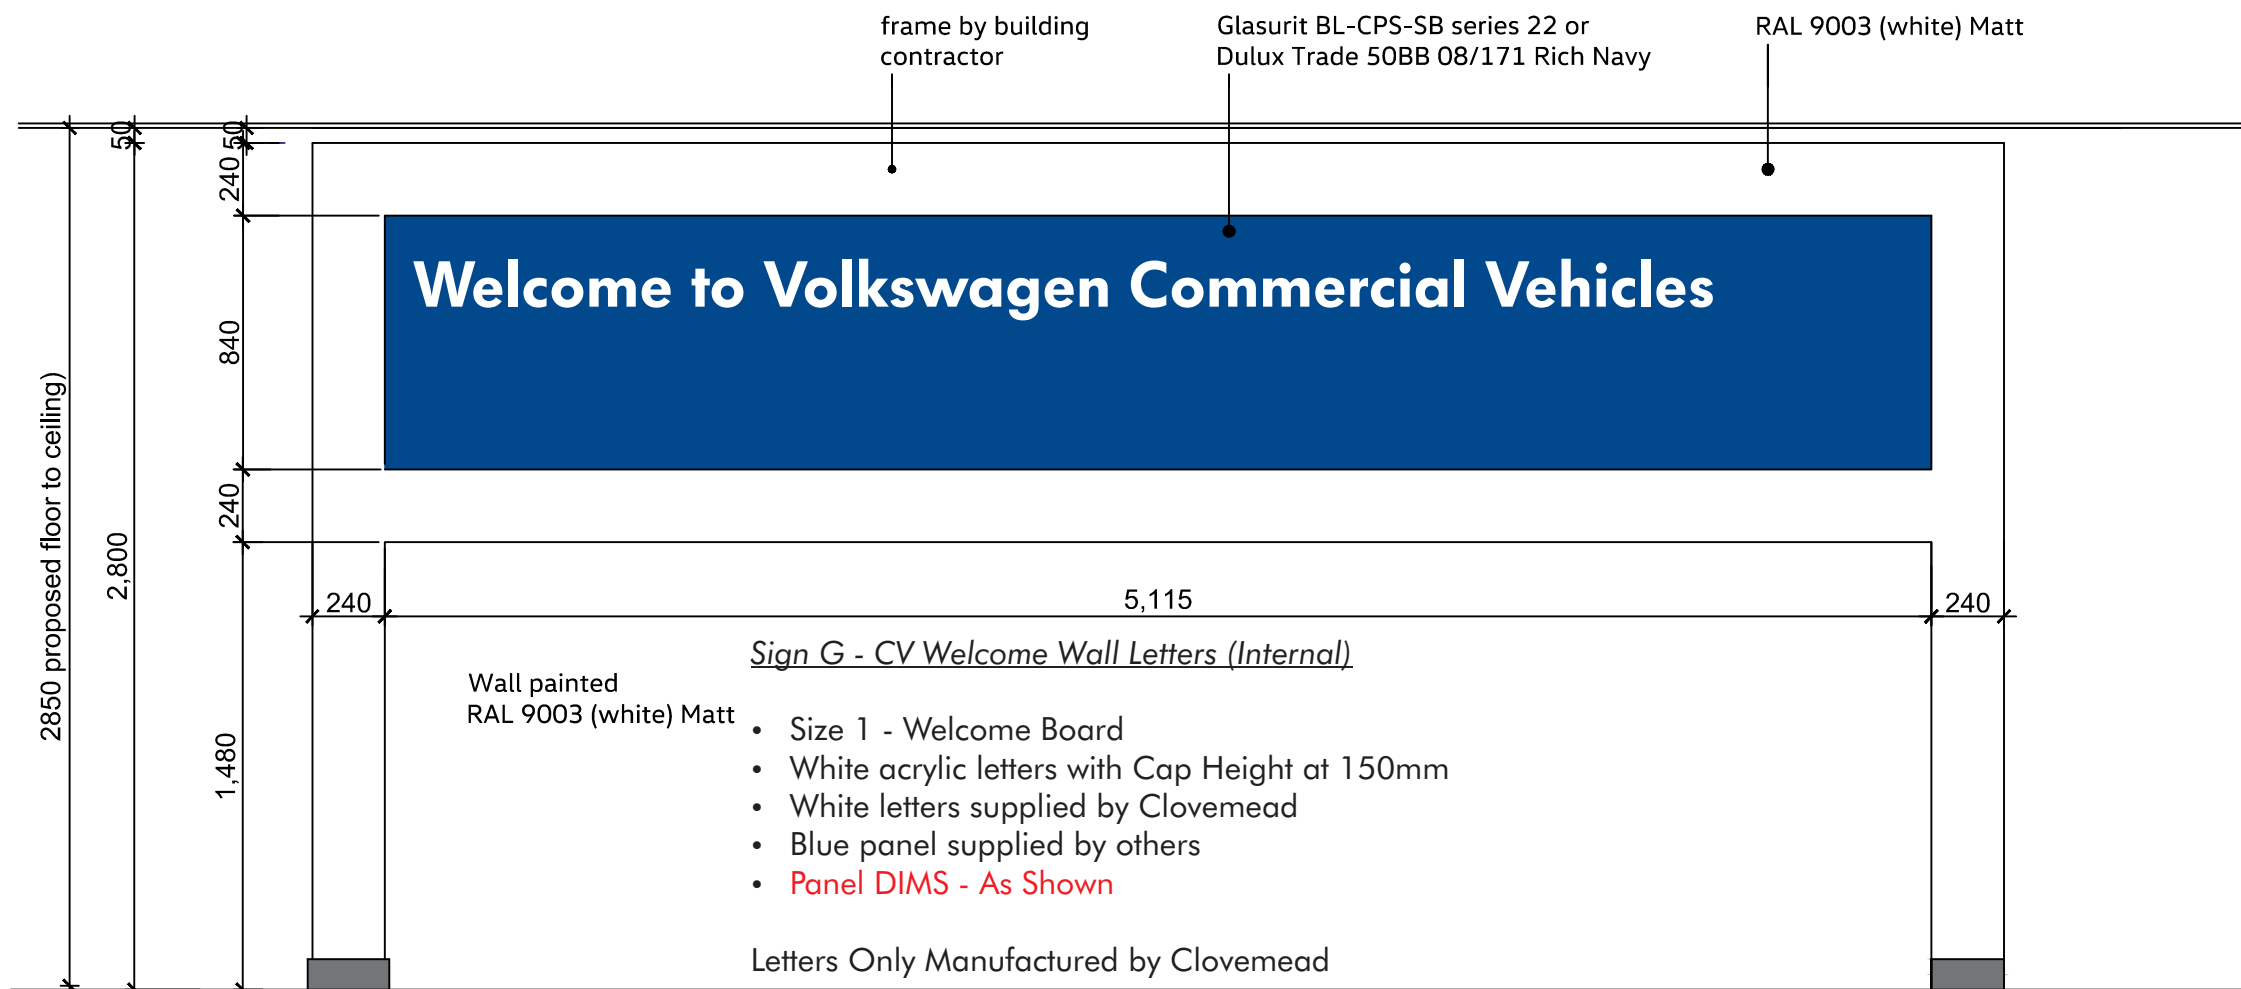

Sign G - CV Welcome Wall Letters (Internal)

- Size 1 - Welcome Board
- White acrylic letters with Cap Height at 150mm
- White letters supplied by Clovemead
- Blue panel supplied by others
- Panel DIMS - As Shown

Letters Only Manufactured by Clovemead

Illustration scale - 1:25@A3