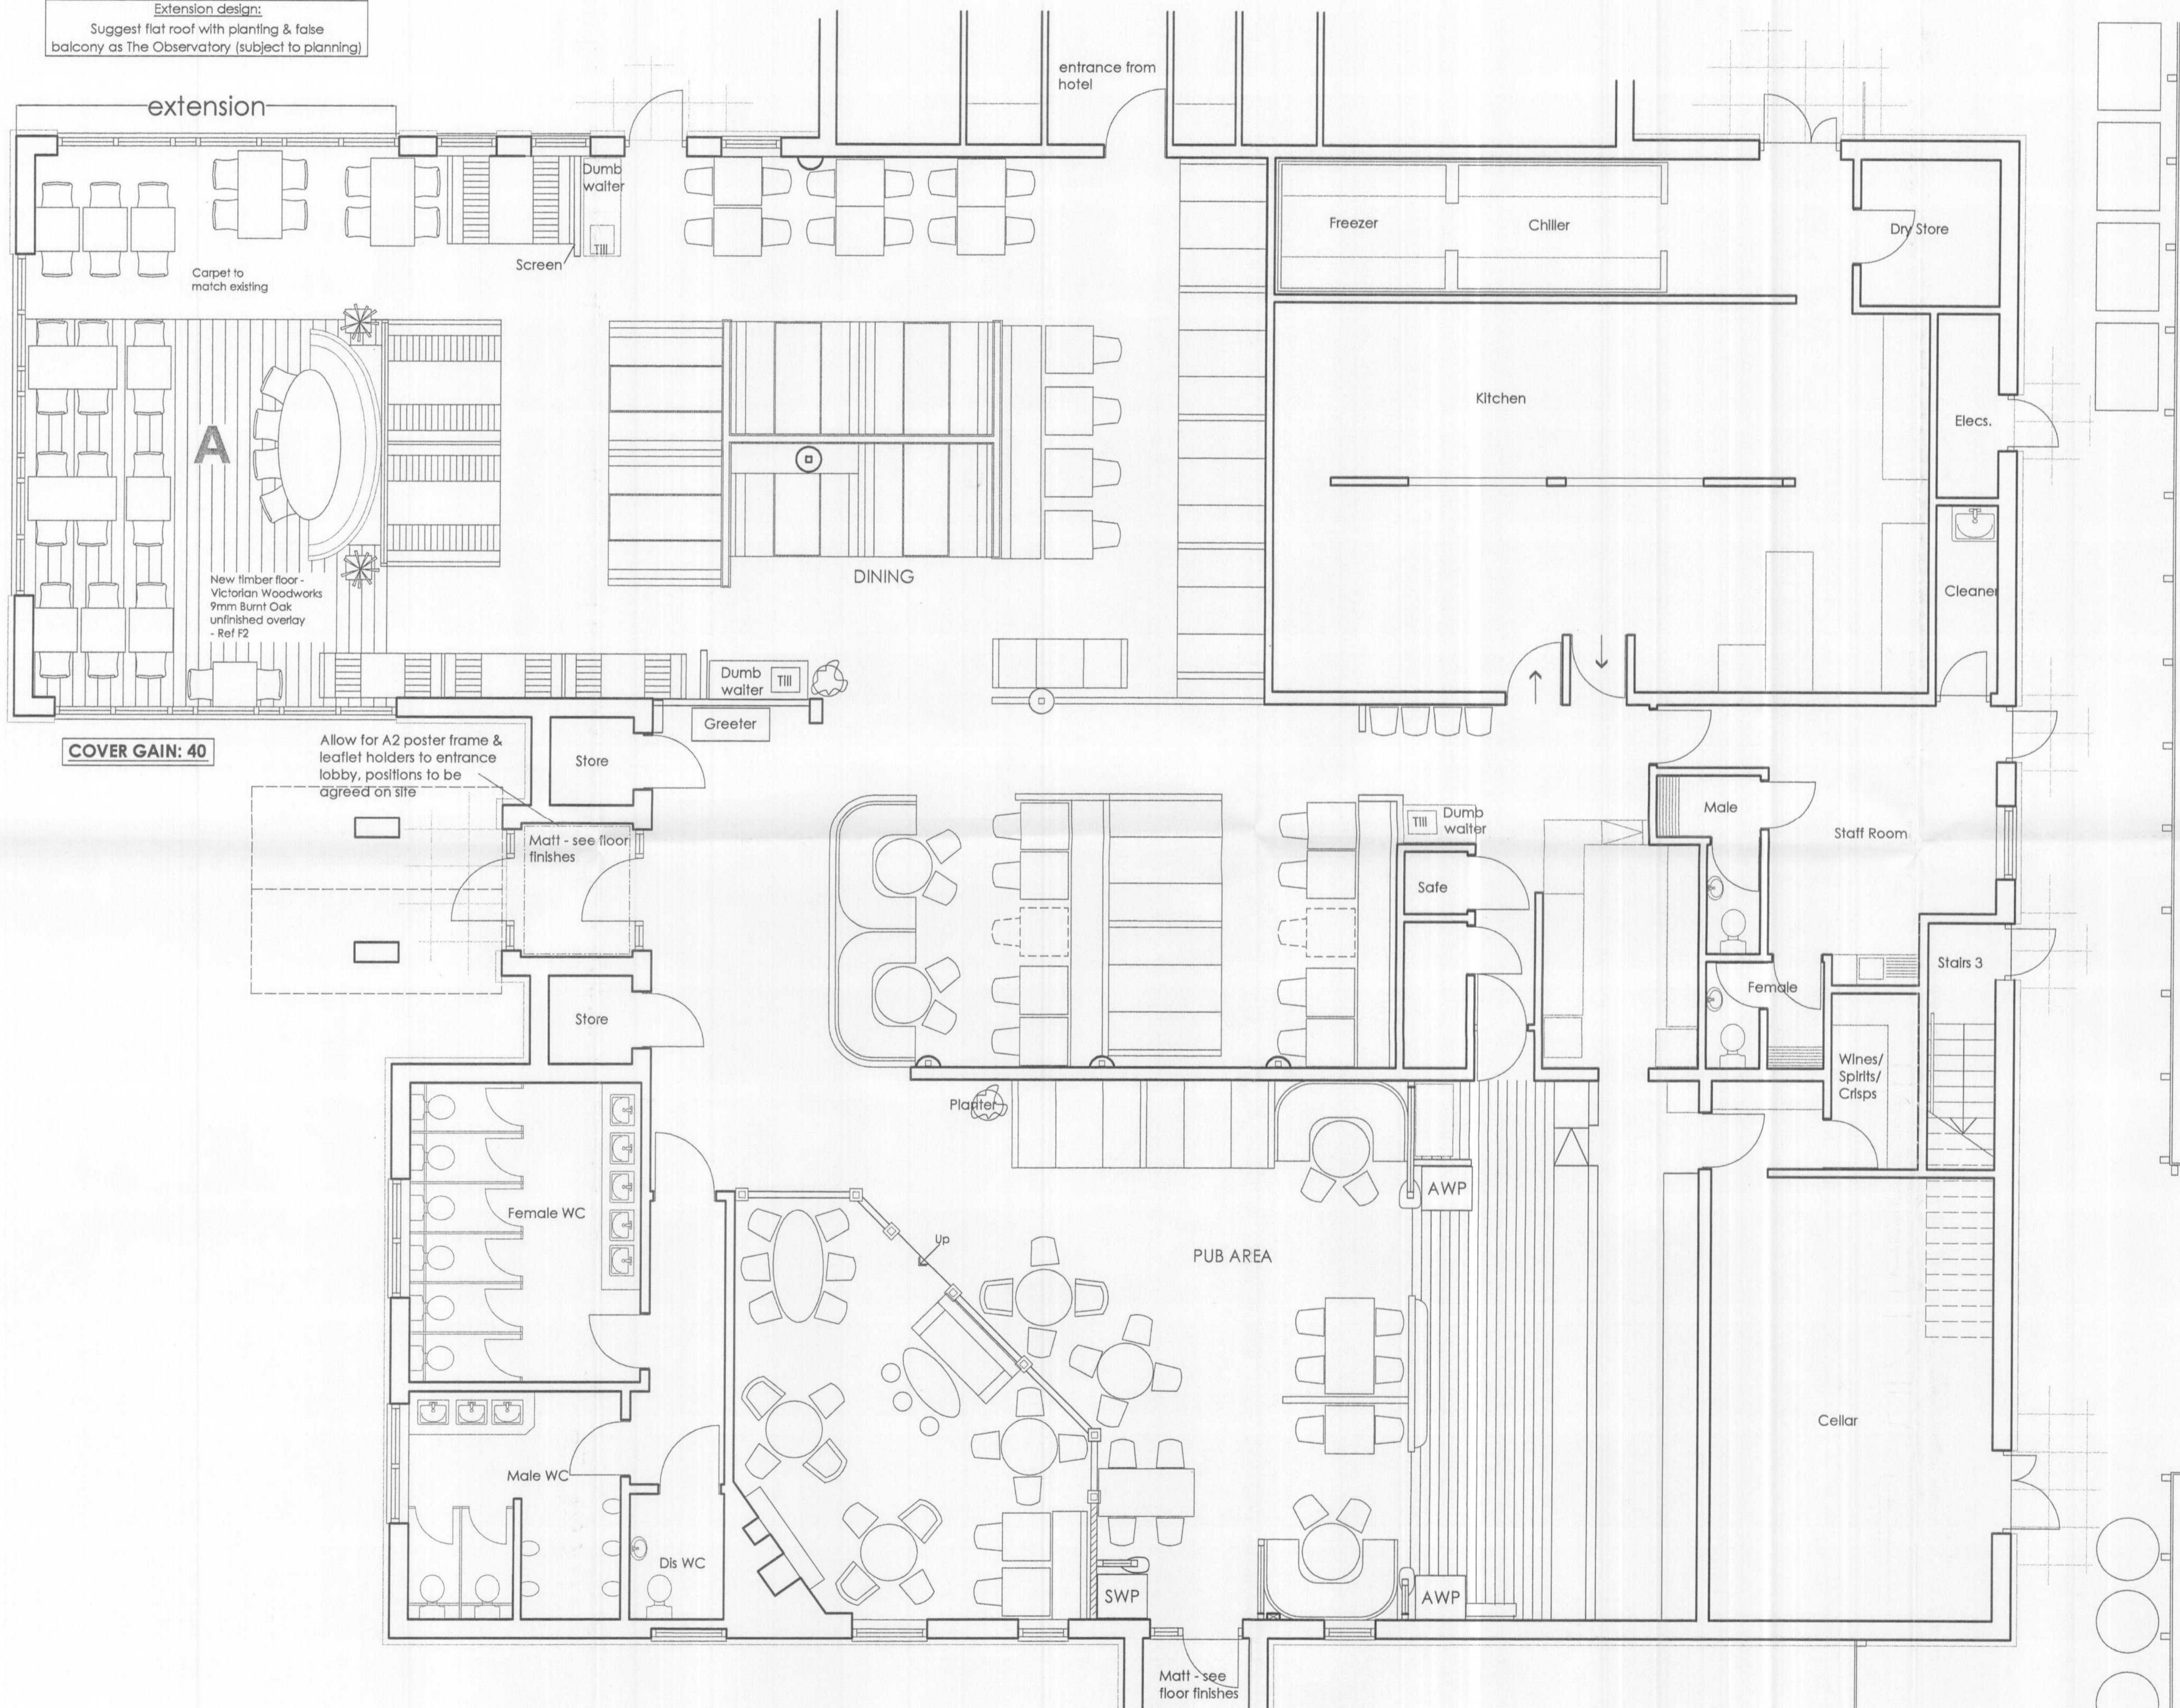

Extension design:  
Suggest flat roof with planting & false balcony as The Observatory (subject to planning)

Please do not scale this drawing, all dimensions to be checked on site and any discrepancy reported