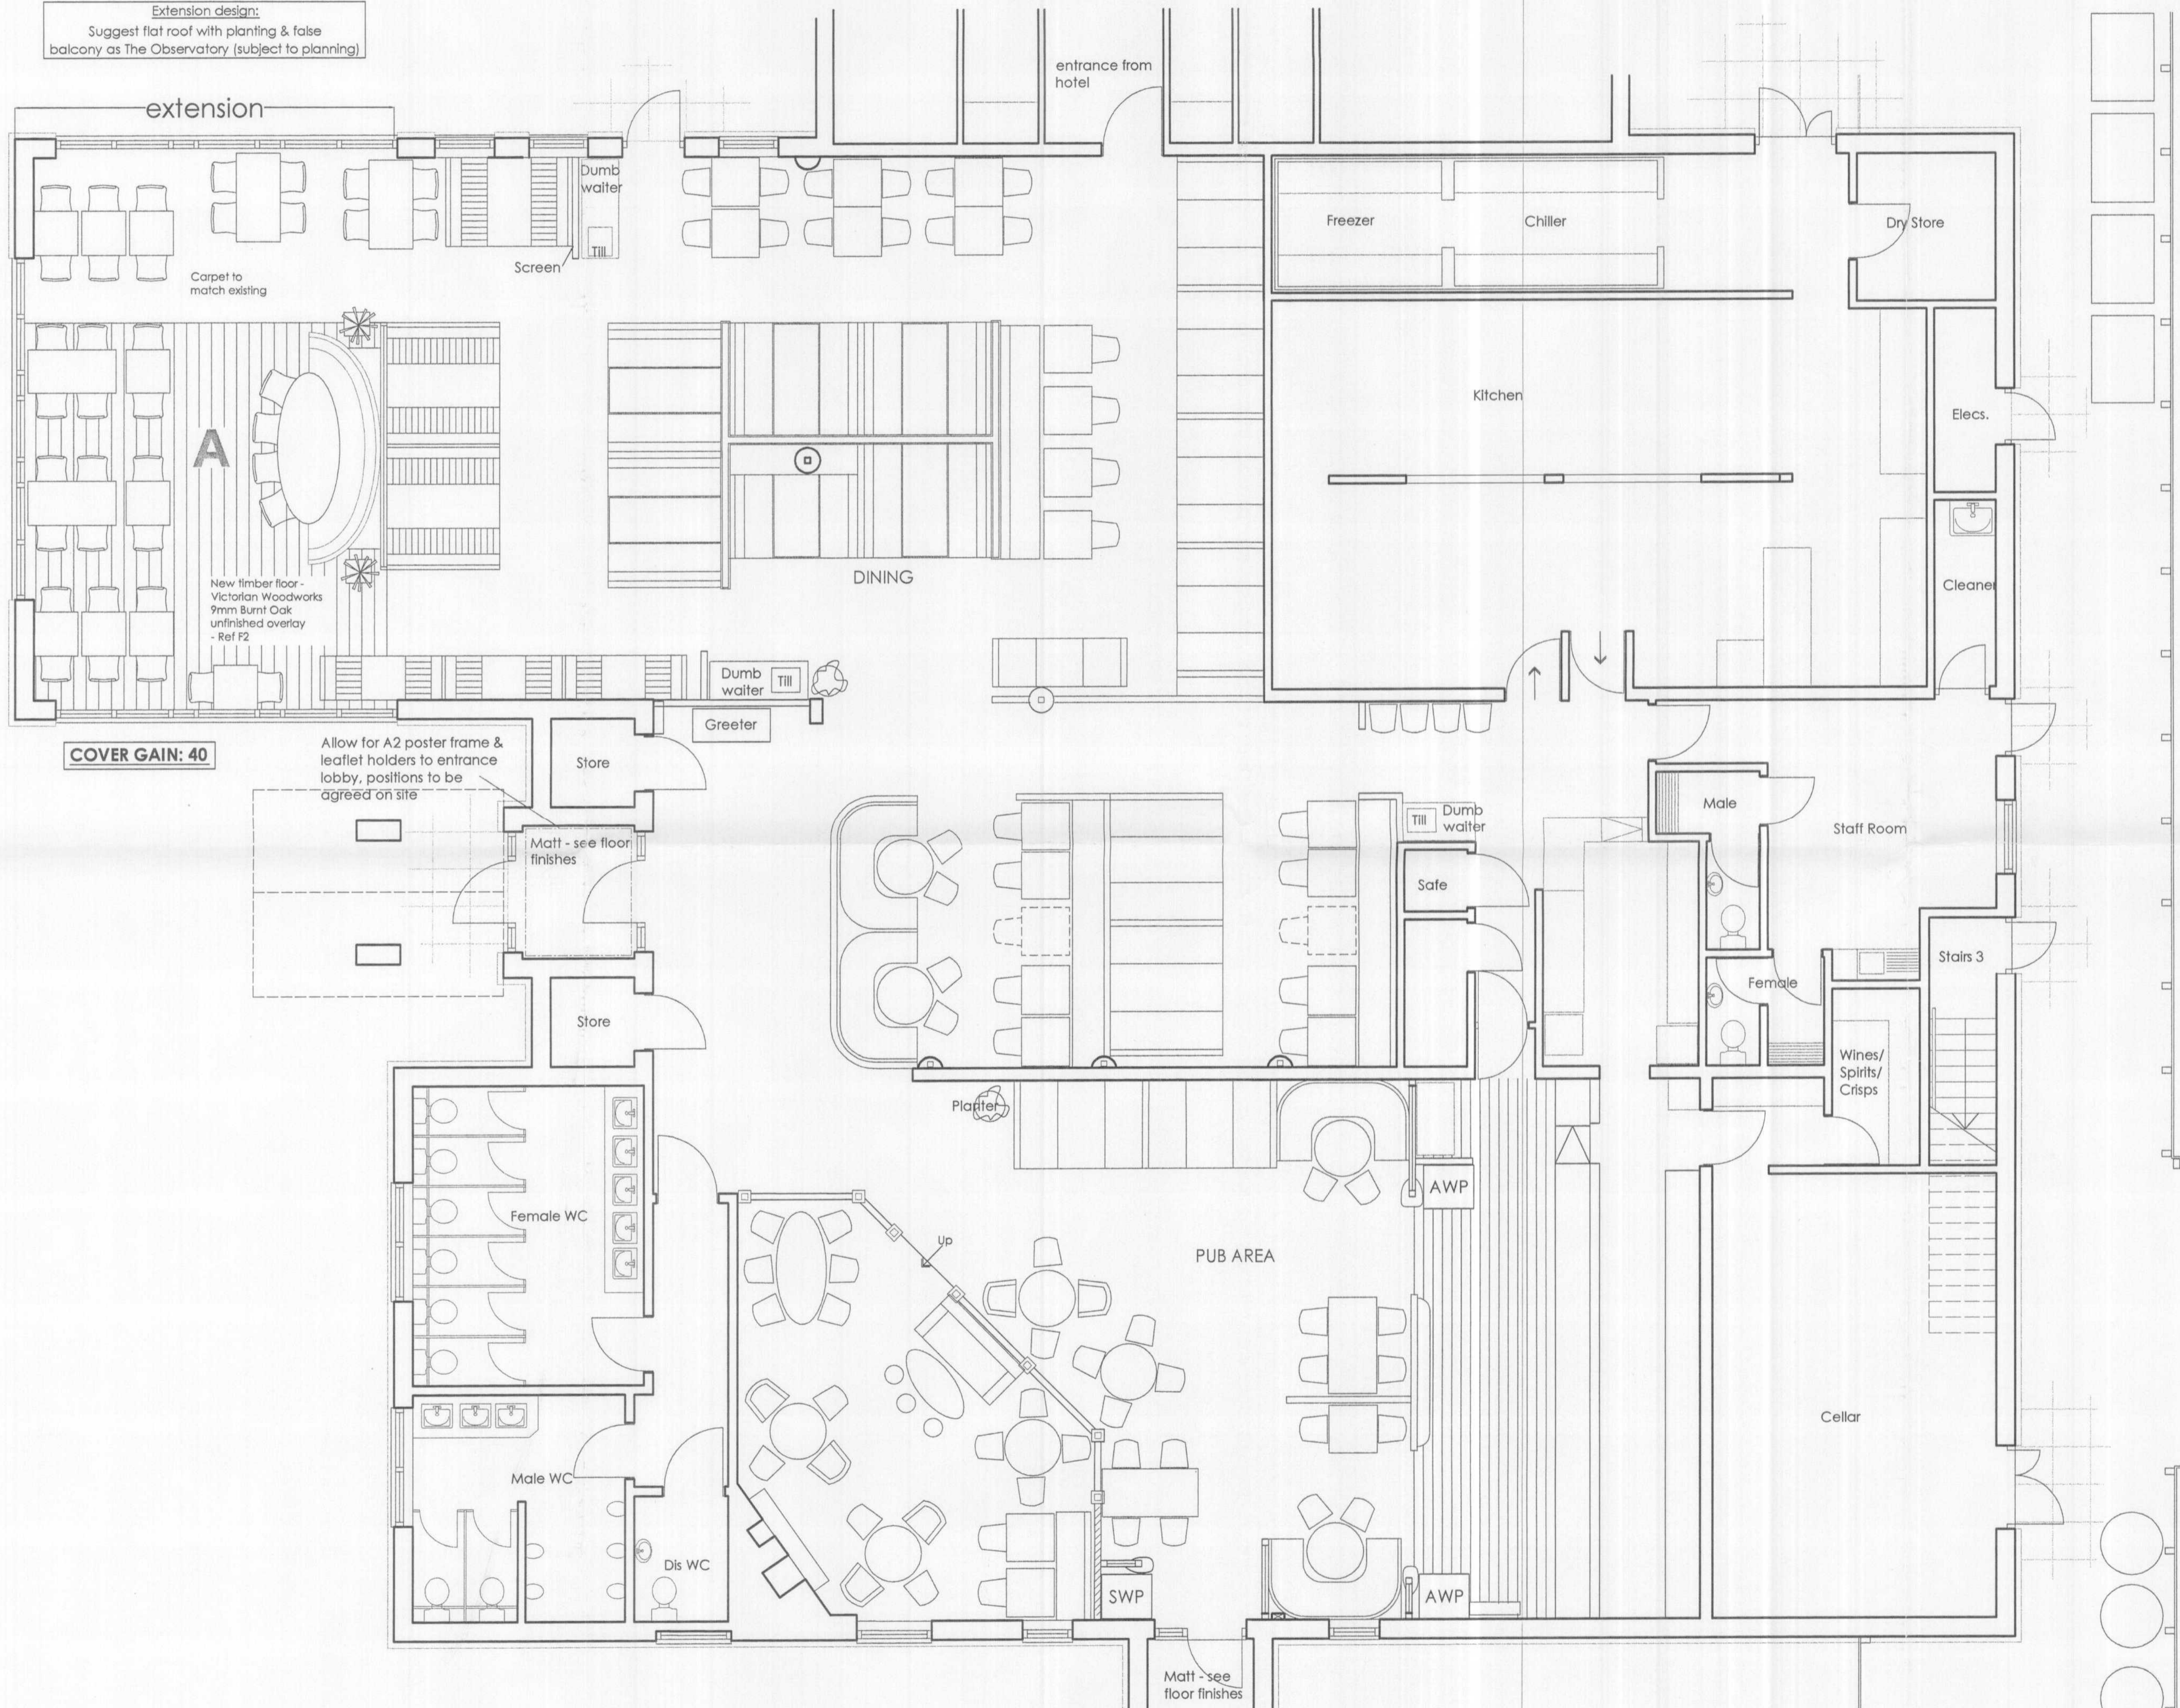

Extension design:
Suggest flat roof with planting & false balcony as The Observatory (subject to planning)

Please do not scale this drawing, all dimensions to be checked on site and any discrepancy reported