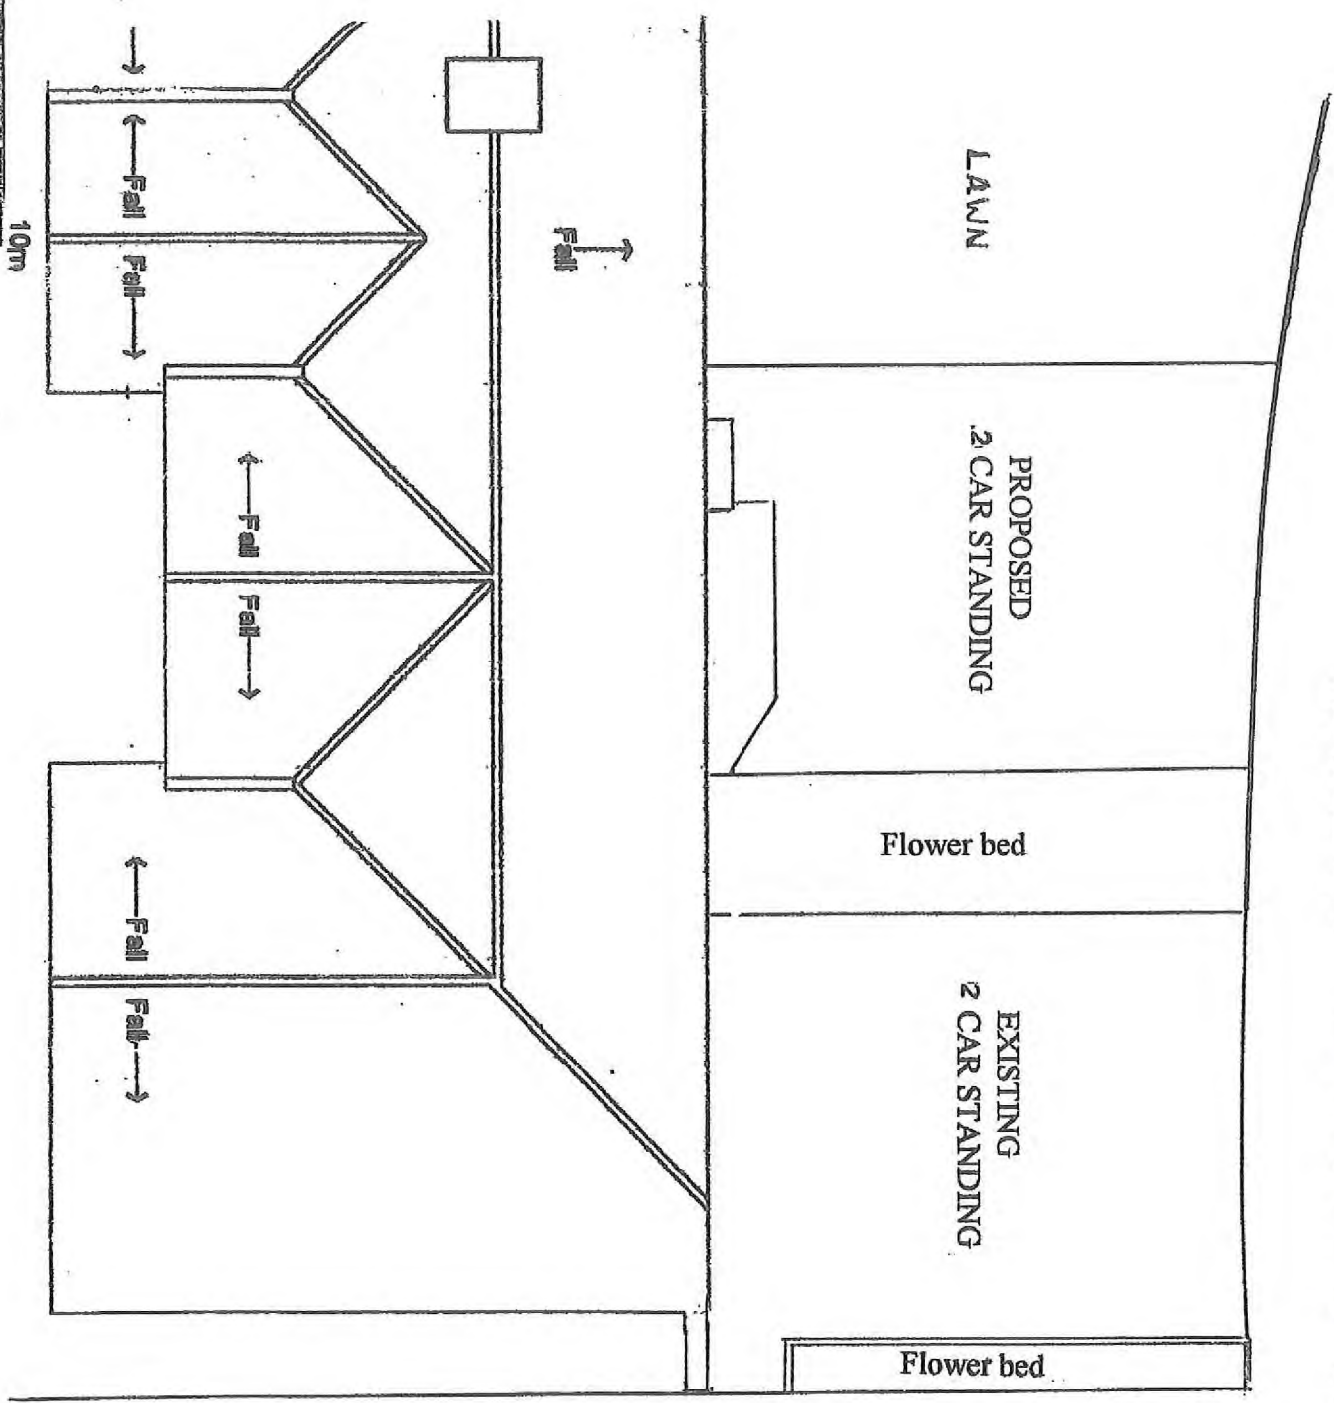

HOOK LANE PROPOSED PLAN (PARKING)

11 HOOK LANE
Northaw Park
Potters Bar
Herts, EN6 4DA
G. WINTER
PLAN 2

0
5m
10m
SCALE 1:100 at A4