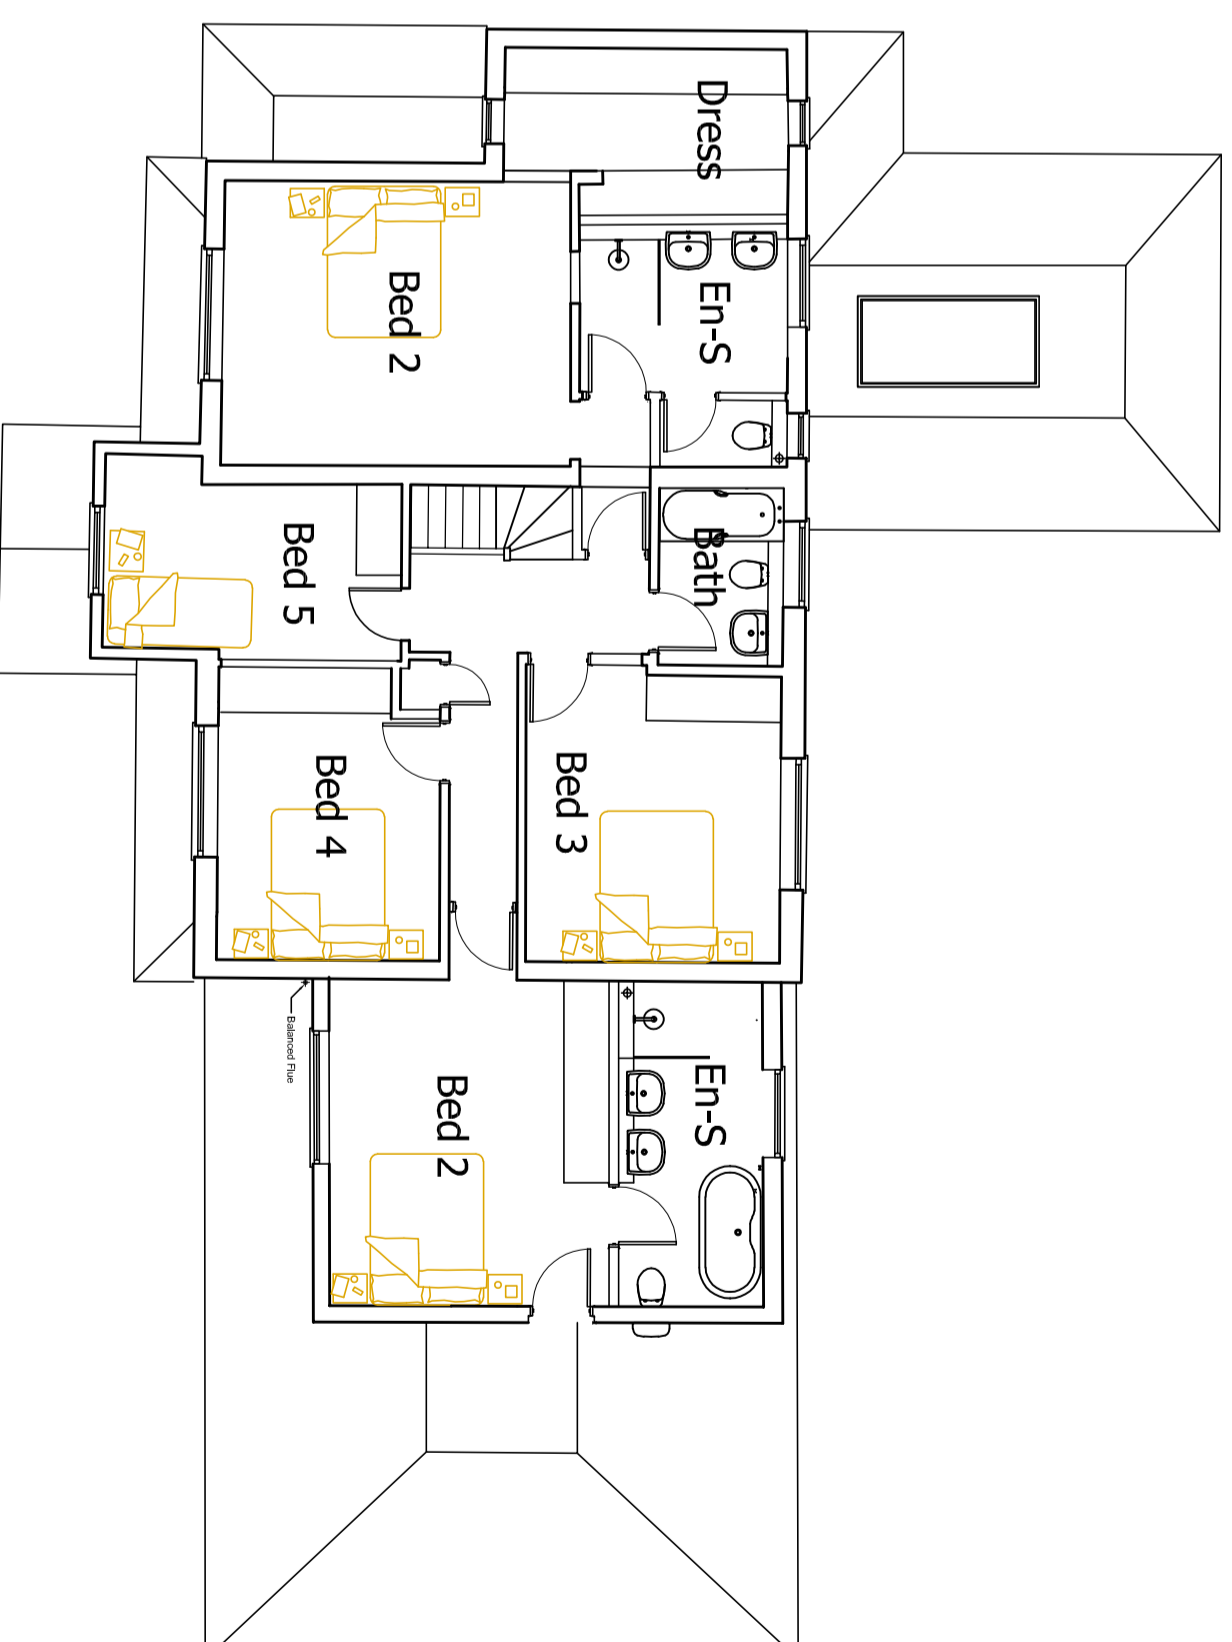

Ground Floor

First Floor

fulcrum design

Address Suite 7 Taxiholme
 Guildford Road, Bookham
 Surrey KT23 4HB
 Tel 01372 451425
 Fax 01372 459620
 Web www.fulcrumarchitects.co.uk
 Email info@fulcrumarchitects.co.uk

Proposed Floor Plans

Mr. Grabban
36 Vineyards Road, EN6 4PA.

Site Area Paper Size Drawn by Date Scale Drawing No.
 A2 GS 09-07-20 1:100 20-13-03