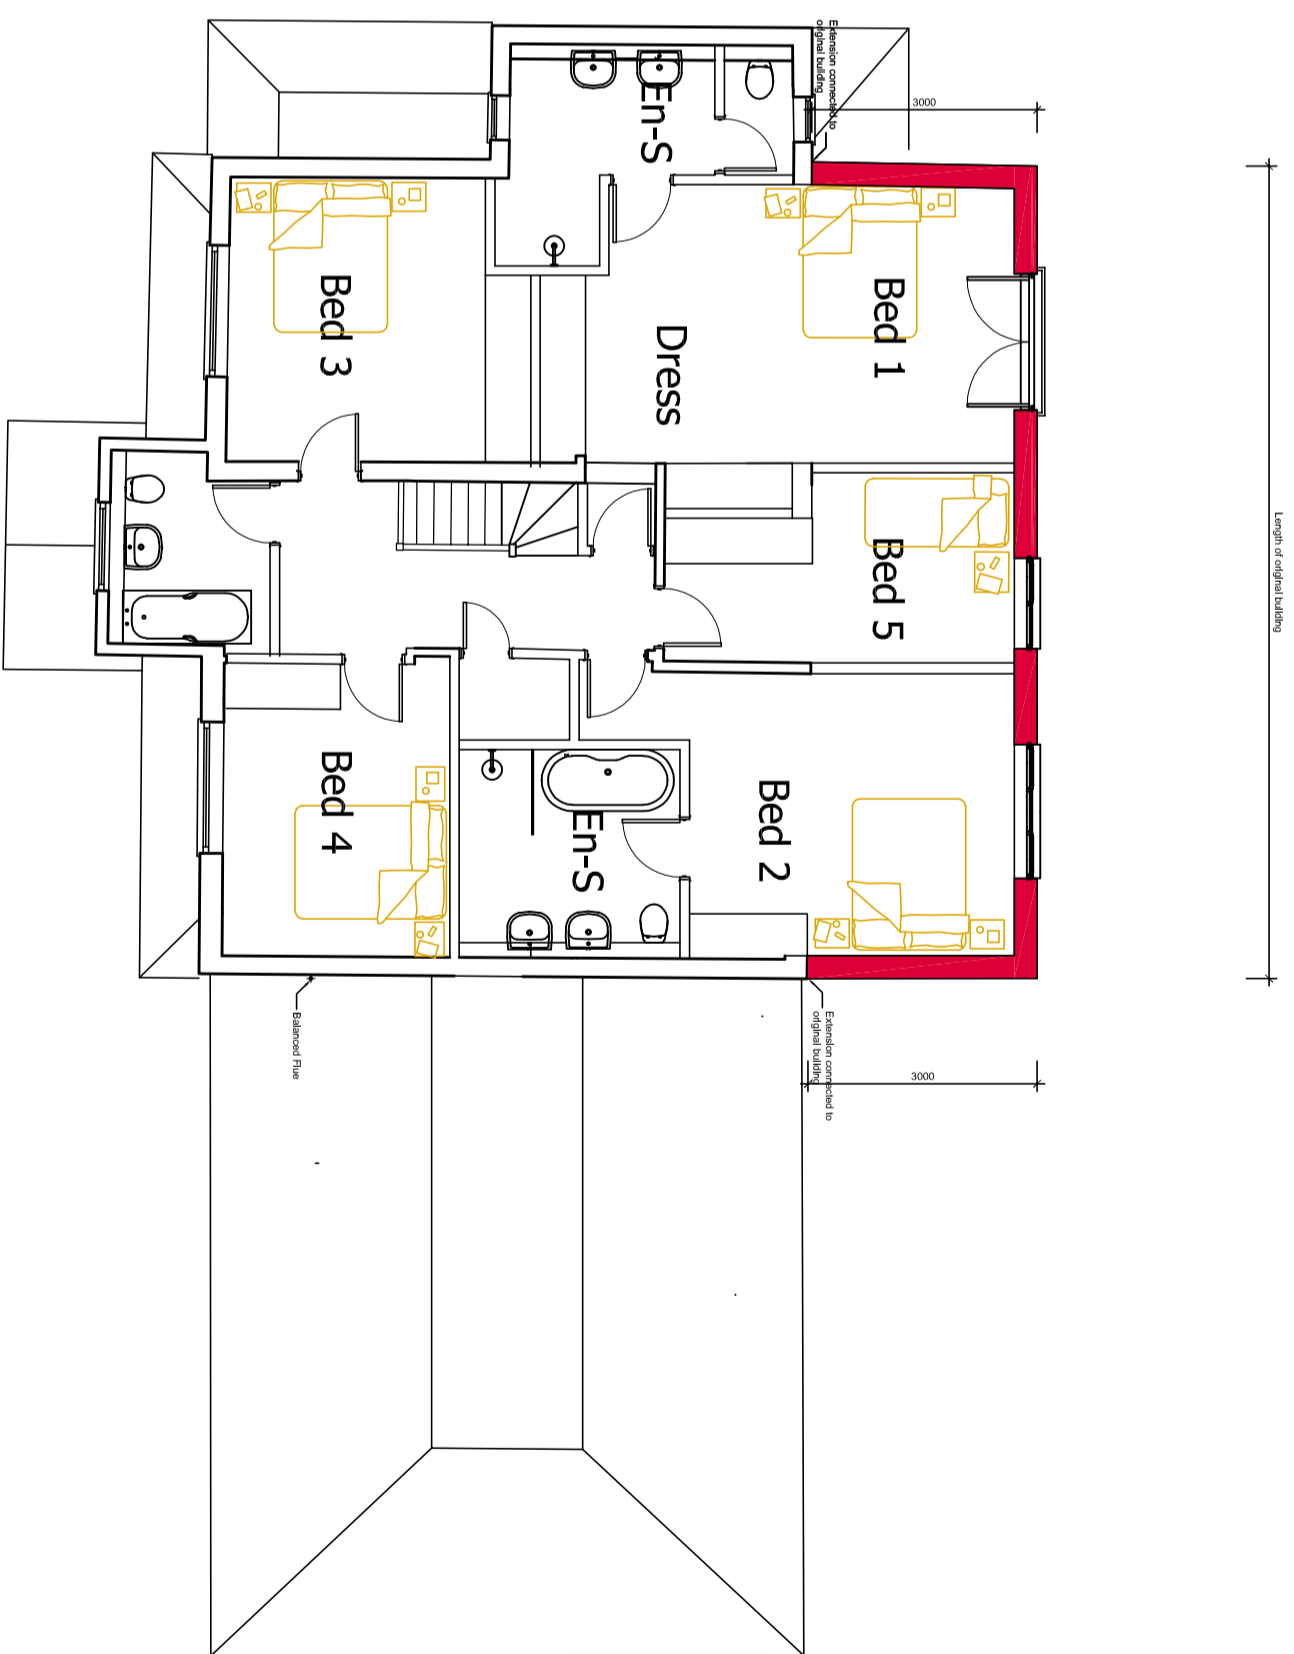

Ground Floor

First Floor

1:100 Scale Bar

**fulcrum design**

Address Suite 7 Taxiholme  
 Guildford Road, Bookham  
 Surrey, KT23 4HB  
 Tel 01372 451425  
 Fax 01372 459620  
 Web www.fulcrumarchitects.co.uk  
 Email info@fulcrumarchitects.co.uk

**Proposed Floor Plans**

**Mr. Grabban**  
**36 Vineyards Road, EN6 4PA.**

Site Area Paper Size Drawn by Date Scale Drawing No.  
 A2 GS 09-07-20 1:100 20-13-04