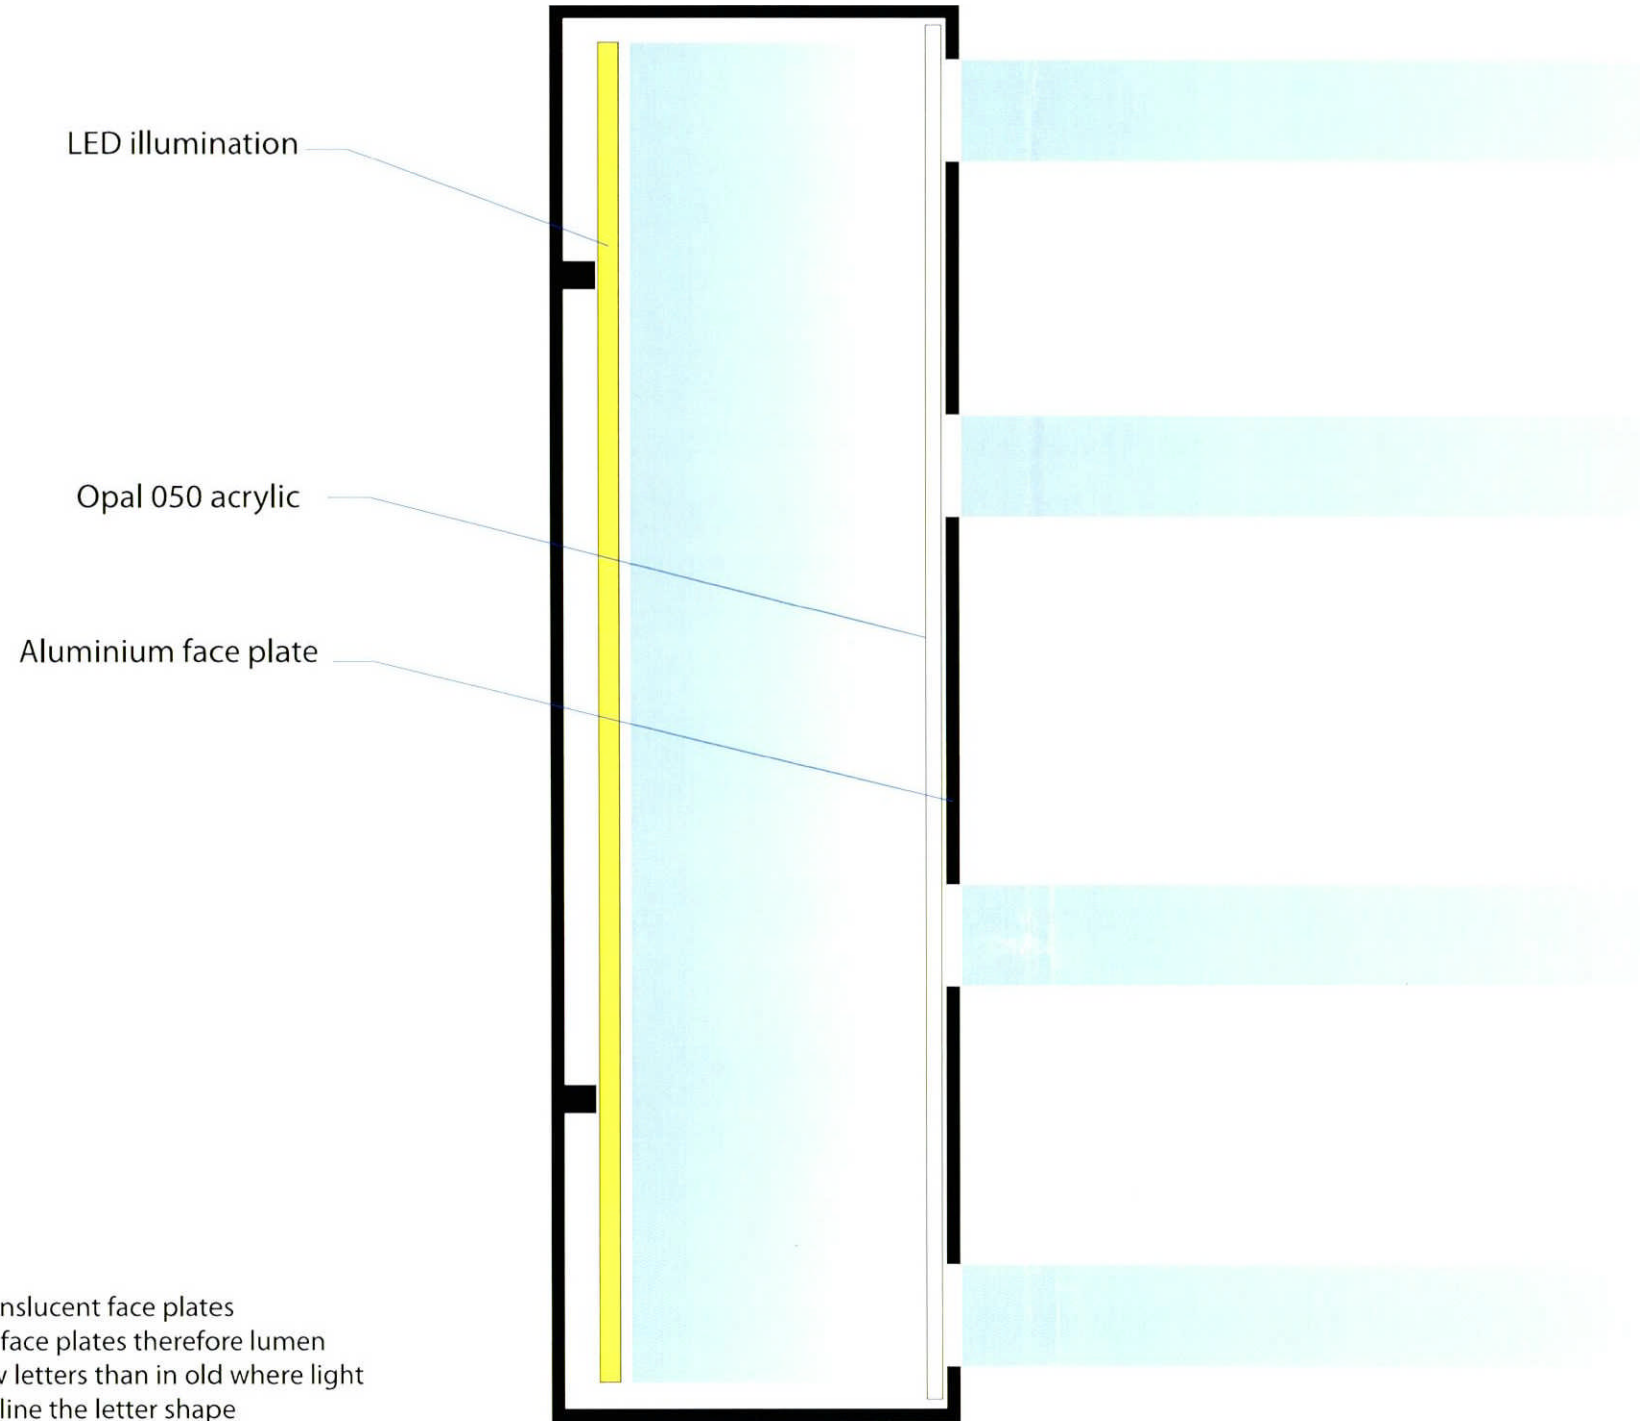

Light projection from letter

NOTE: Previous lettering had translucent face plates
New letters have opaque face plates therefore lumen
levels will be lower in new letters than in old where light
is constrained to only outline the letter shape

WELWYN HATFIELD
PLANNING
OFFICE COPY
14 JUL 2009
No: 56/2009/PPS/LB

Proposed New External Signage
Building Mounted