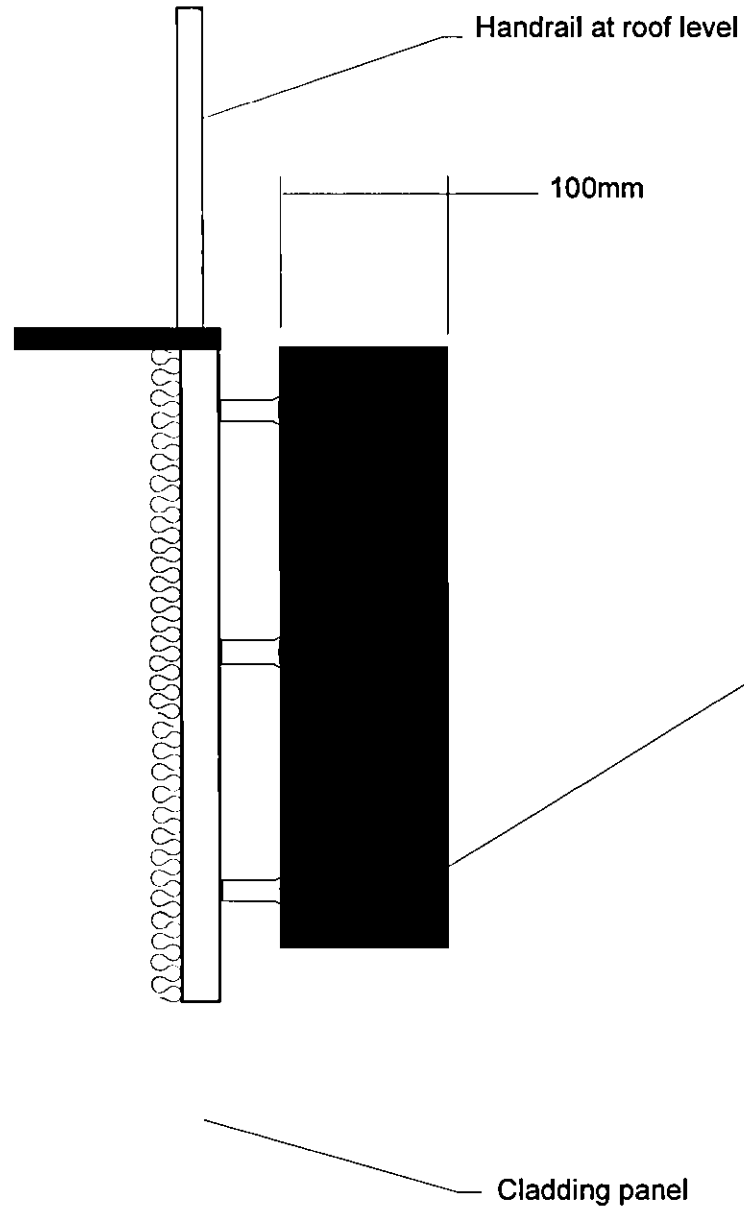

Sign A & B - New Logo Sign

Individual Aluminium Letters & logo

Letters & returns finished black - semi gloss

Illumination - Internally illuminated letters

Sectional detail (Scale 1:10) @ A3

Front View (Scale 1:40) @ A3 note: kerning between letters increased by 100% for clarity

Sectional detail (Scale 1:10) @ A3

Proposed New External Signage  
Building Mounted