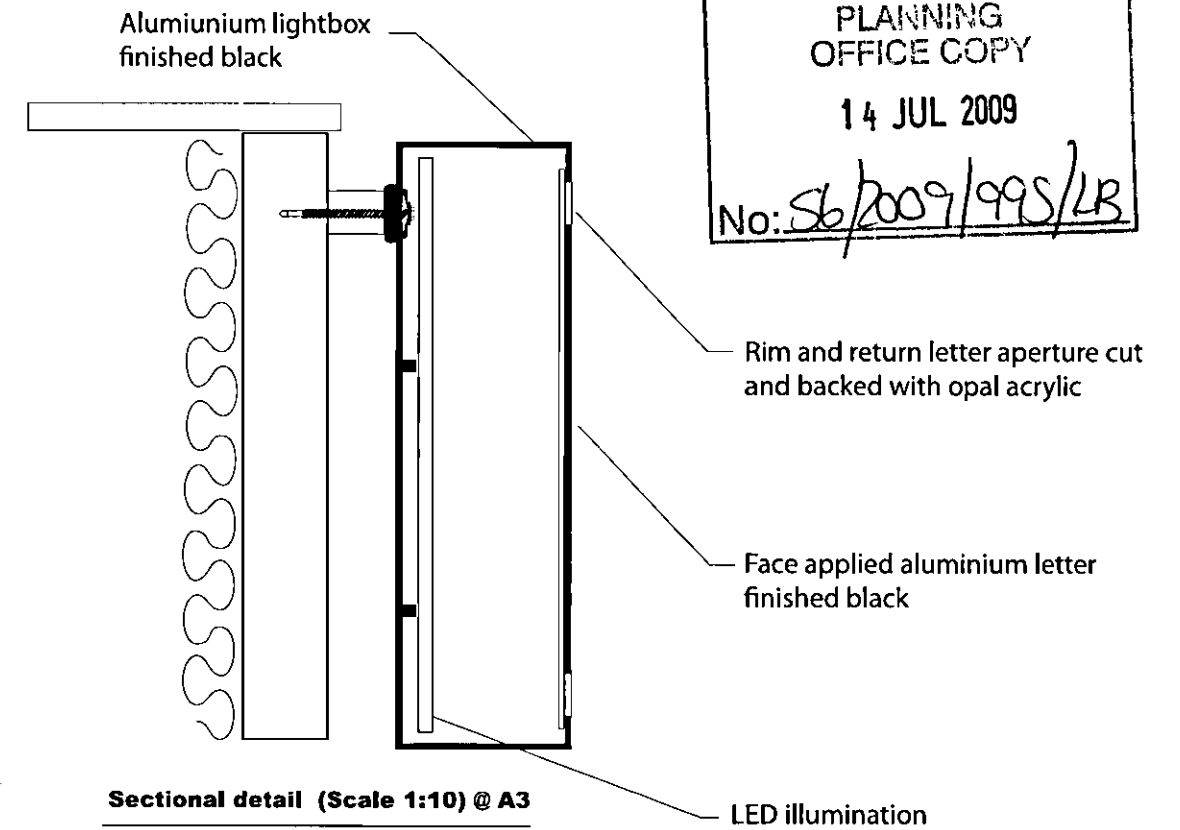

Sign A & B - New Logo Sign

Individual Aluminium Letters & logo

Letters & returns finished black - semi gloss

Illumination - Internally illuminated letters

Sectional detail (Scale 1:10) @ A3

Front View (Scale 1:40) @ A3 note: kerning between letters increased by 100% for clarity

Sectional detail (Scale 1:10) @ A3

Proposed New External Signage  
Building Mounted