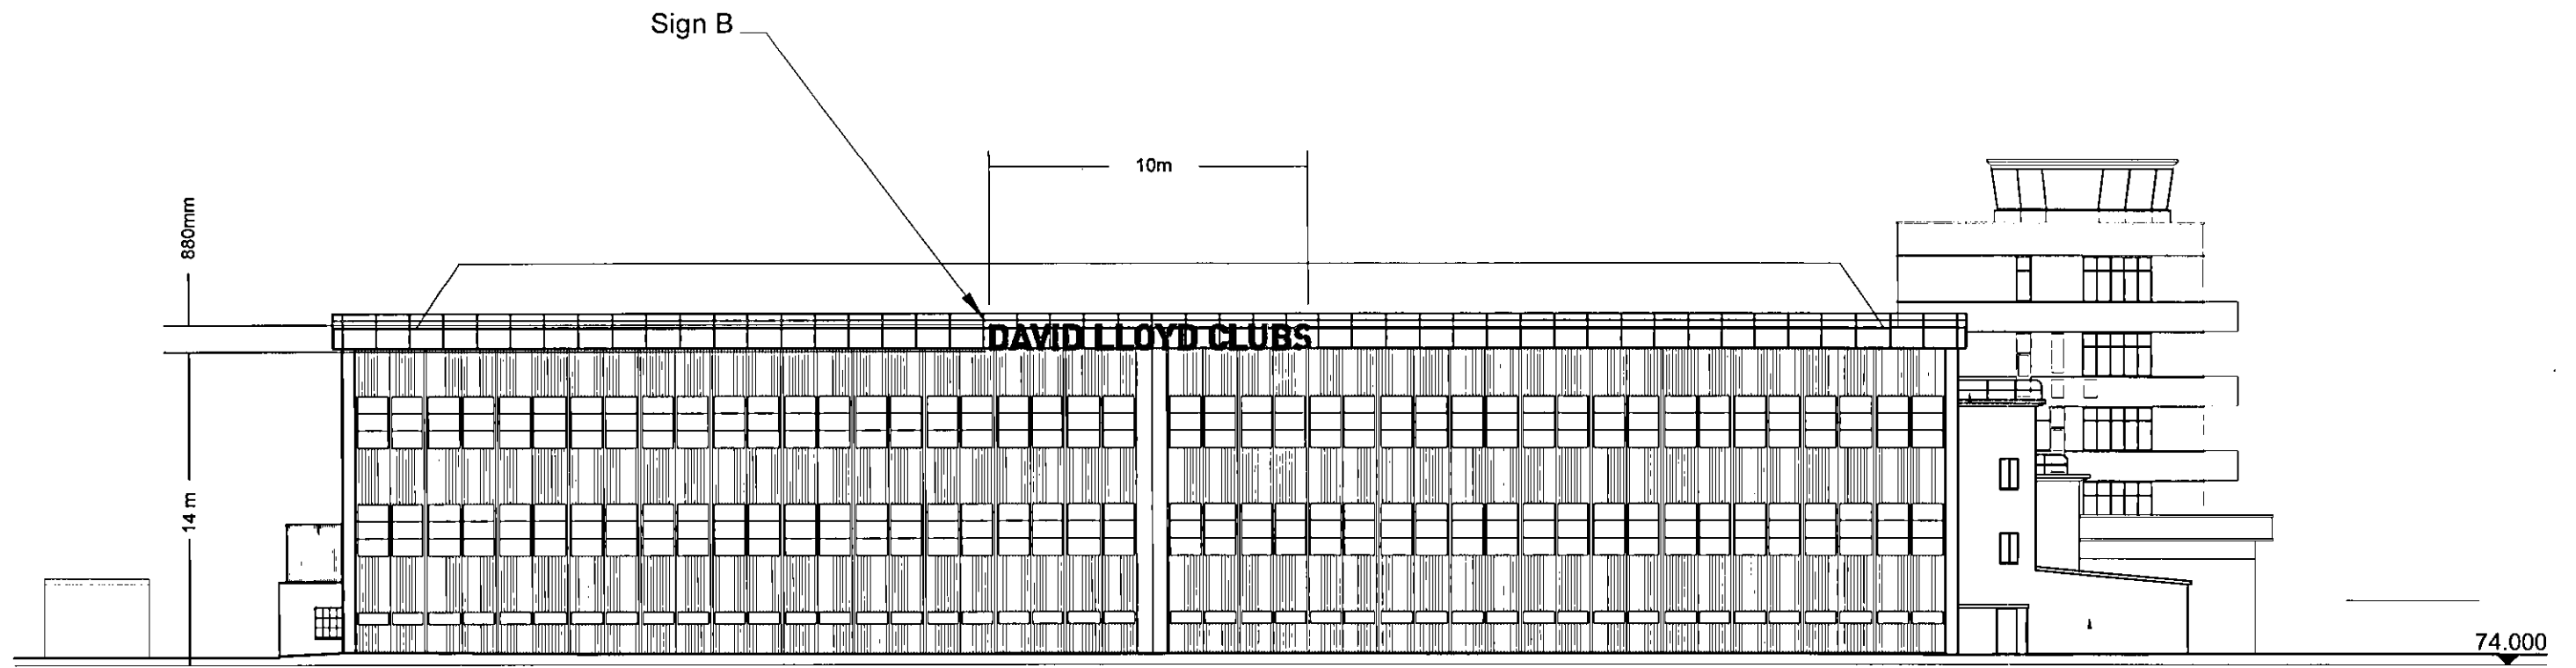

Sign B - New Logo Sign
Individual Aluminium Letters

NORTH ELEVATION

WELWYN HATFIELD
PLANNING
OFFICE COPY
14 JUL 2009
No. *SP/2009/995/LB*

Scale @ A3 1:200

01754 88000
01754 88000
01754 88000