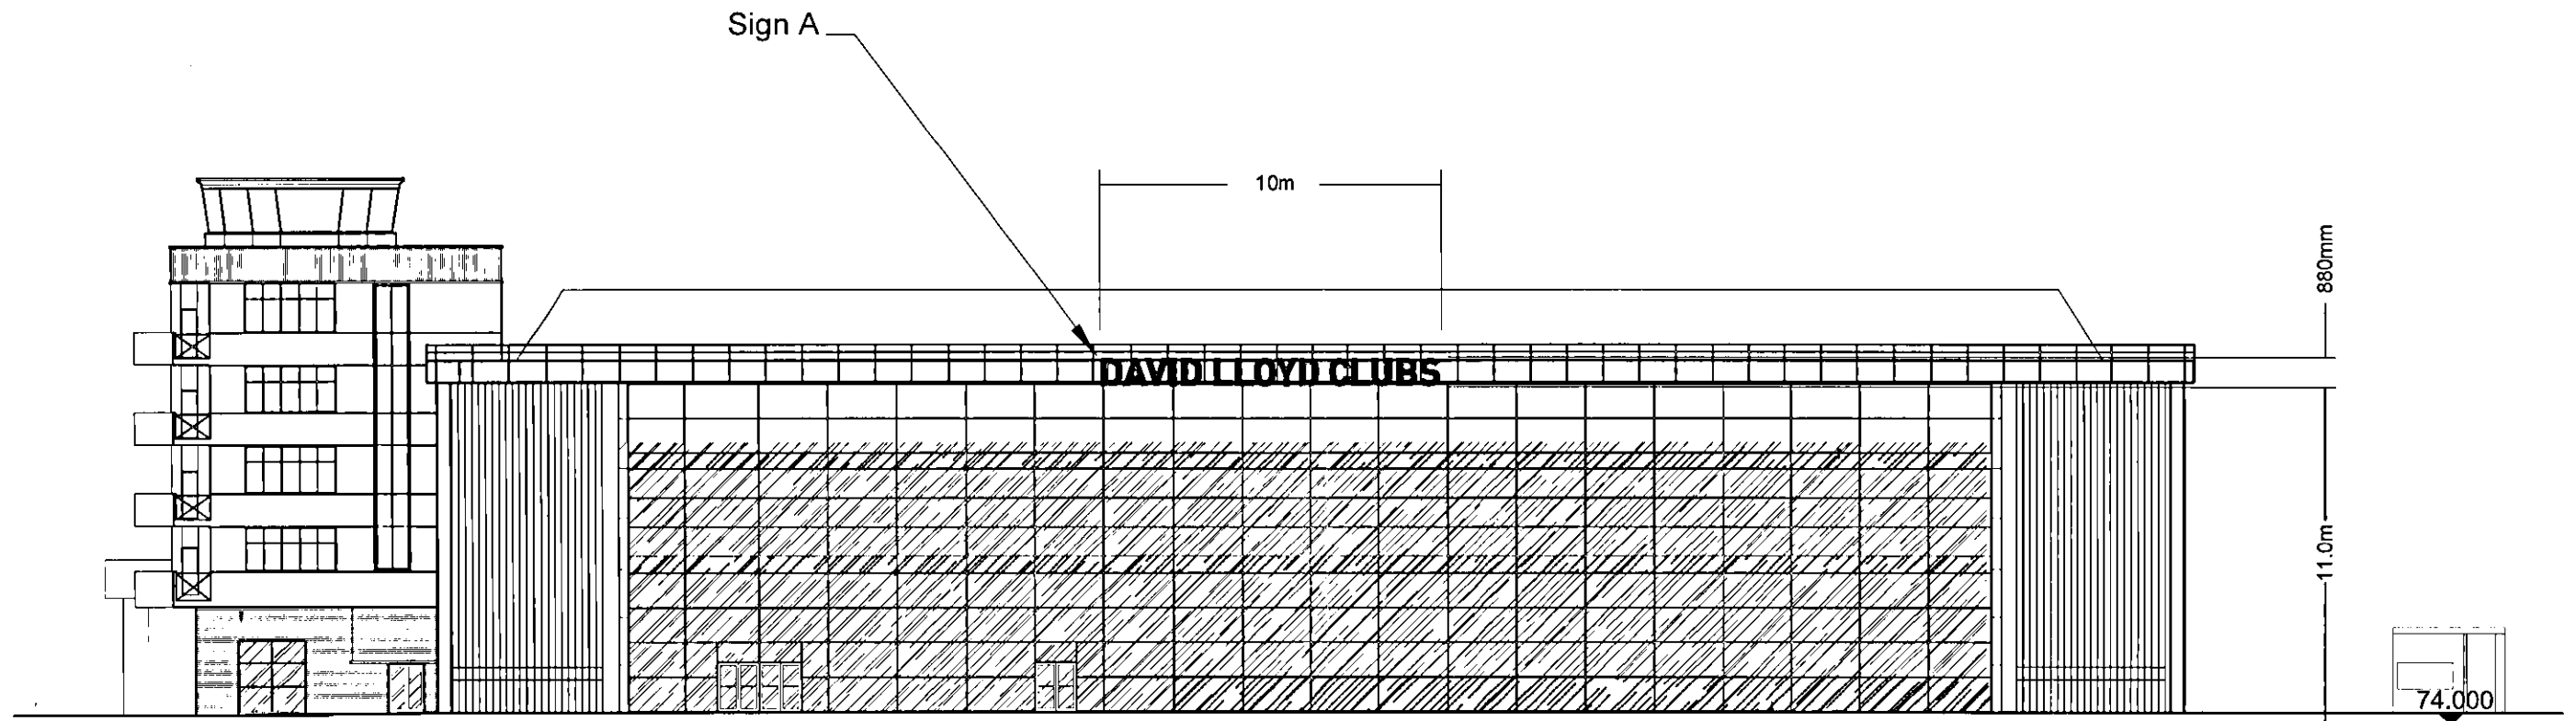

Sign A - New Logo Sign
Individual Aluminium Letters

SOUTH ELEVATION

WELWYN HATFIELD
 PLANNING
 OFFICE COPY
 14 JUL 2009
 No: *SG/2009/995/LB*

Scale @ A3 1:200

01234 04000
 01234 04000
 01234 04000